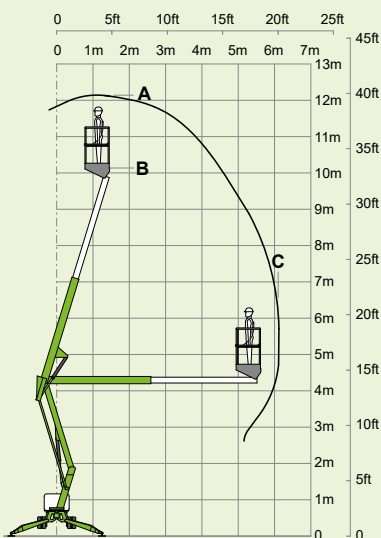

# TD34T

(A) 40ft

(B) 33ft 6in

(C) 20ft

500lbs

3ft 7in x 2ft 2in

(D) 6ft 3in

(F) 3ft 7in

(G) 11ft 8in

(J) 13ft

1mph

60%  
31°

4080lbs

13%  
7.6°

**niftylift**  
1525 S. Buncombe Road,  
Greer, SC - 29651  
United States  
1-800-643-8954  
usasales@niftylift.com  
www.niftylift.com

IS-107