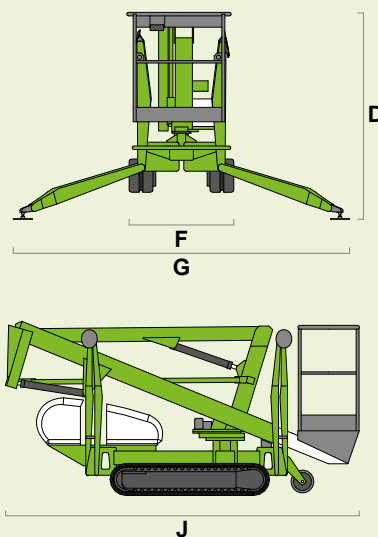

# TD34T

(A) 40ft

(B) 33ft 6in

(C) 20ft

500lbs

3ft 7in x 2ft 2in

(D) 6ft 3in

(F) 3ft 7in

(G) 11ft 8in

(J) 13ft

1mph

60%  
31°

4080lbs

13%  
7.6°

**niftylift**  
1525 S. Buncombe Road,  
Greer, SC - 29651  
United States  
1-800-643-8954  
usasales@niftylift.com  
www.niftylift.com

IS-107