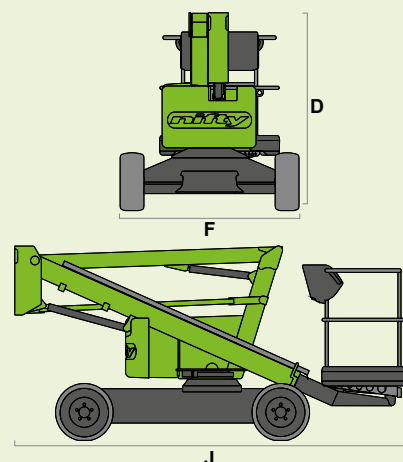

niftylift

SP34LE

(A) 39ft 6in

(B) 33ft

(C) 21ft

440lbs

3ft 11in x 2ft 9in

(D) 6ft 6in

(F) 5ft 11in

(J) 13ft

3.7mph

11ft 11in

25%
14°

5640lbs / 5490lbs*

All-Electric

* Lithium Battery Option