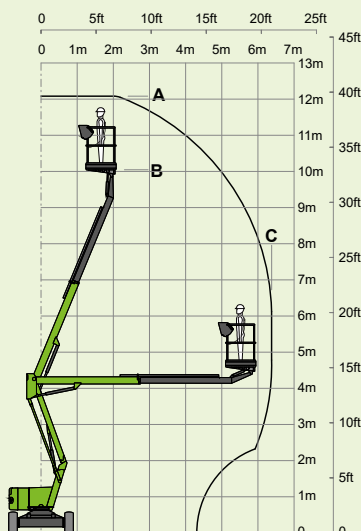

niftylift

SP34LE

(A) 39ft 6in

(B) 33ft

(C) 21ft

440lbs

3ft 11in x 2ft 9in

(D) 6ft 6in

(F) 5ft 11in

(J) 13ft

3.7mph

11ft 11in

25%
14°

5640lbs / 5490lbs*

All-Electric

* Lithium Battery Option