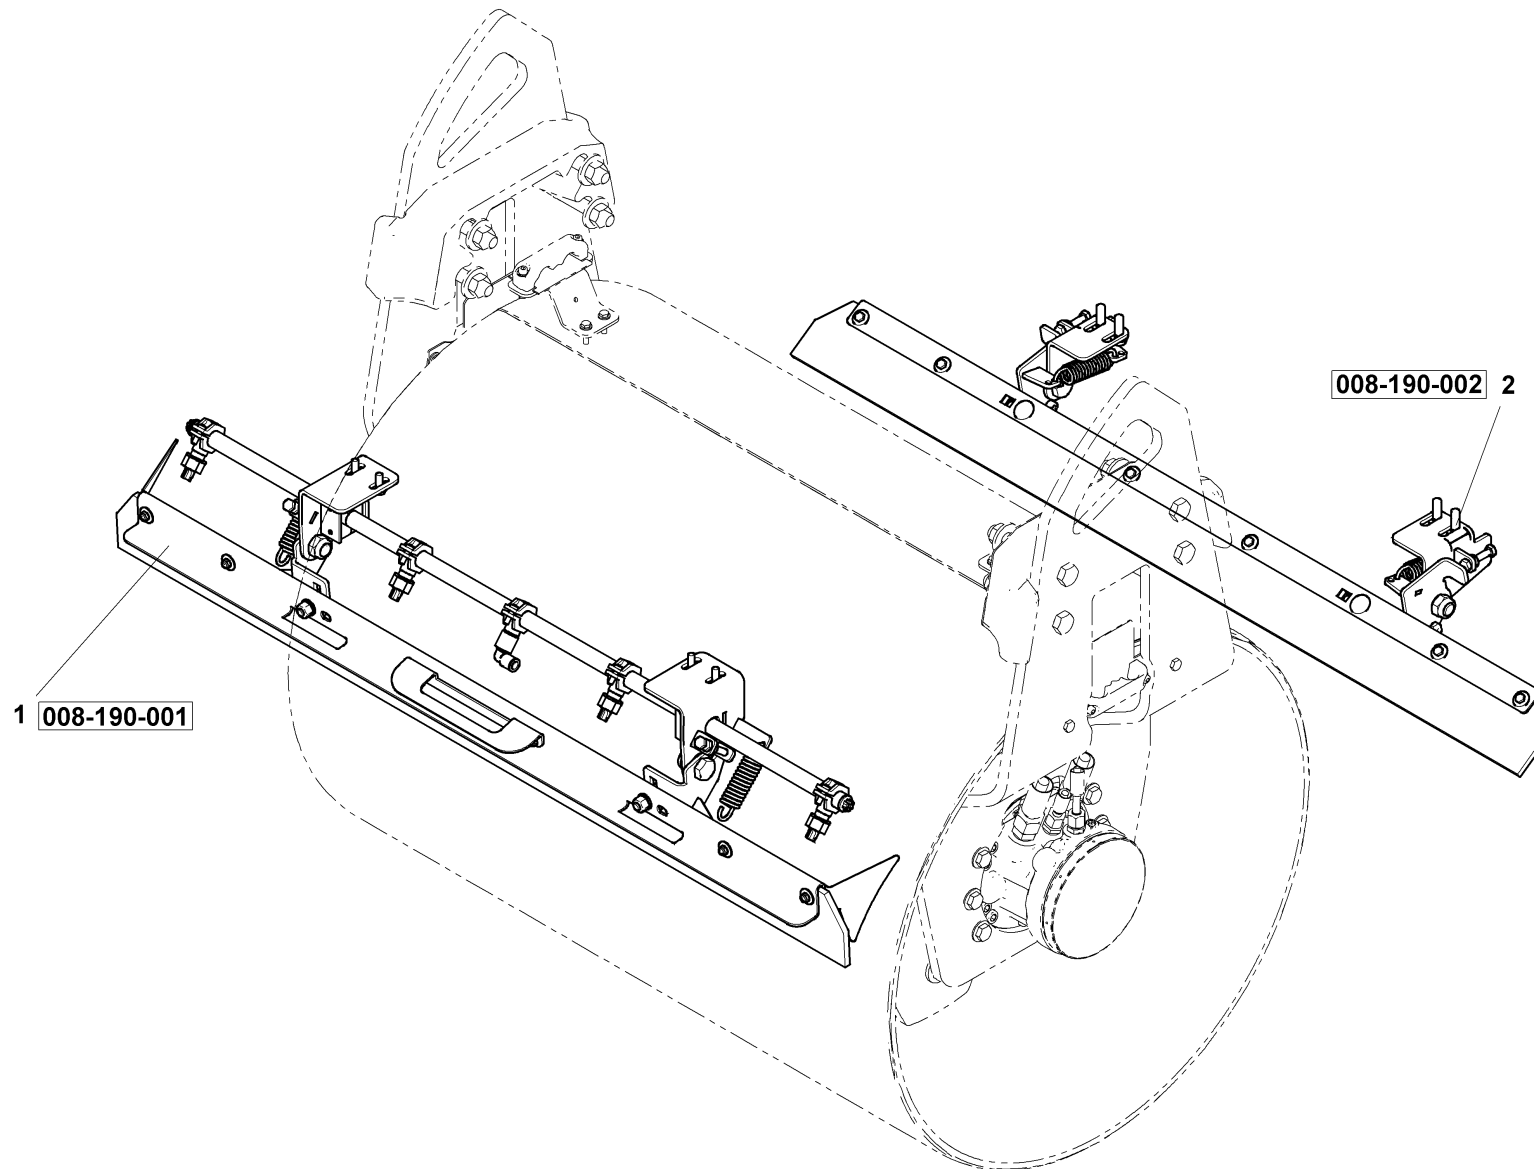

008-190

Pos	Article	Qty.	Unit	Description	Bezeichnung	Designation	Note
0	4-10910619	1	ST	Option	Option	Option	
1	4-S10868527	1	ST	Scraper sprinkling foldable	Scraper Beregnung faltbare	Scraper arrosage pliable	
2	4-S1205670_B	1	ST	Scraper internal folding	Scraper internen Klapp	Scraper pliage interne