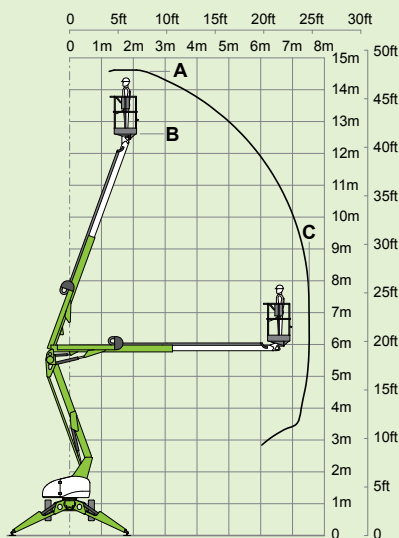

# TM42T

(A) 14.7m  
48ft 6in

(B) 12.7m  
42ft

(C) 7.55m  
25ft

225kg  
500lbs

1.4m x 0.7m  
4ft 7in x 2ft 4in

(D) 2m  
6ft 7in

(F) 1.6m  
5ft 3in

(G) 3.8m  
12ft 6in

(J) 5.55m  
18ft 3in

Option

1775kg  
3915lbs

**niftylift**  
1525 S. Buncombe Road,  
Greer, SC - 29651  
United States  
1-800-643-8954  
usasales@niftylift.com  
www.niftylift.com

IS-103