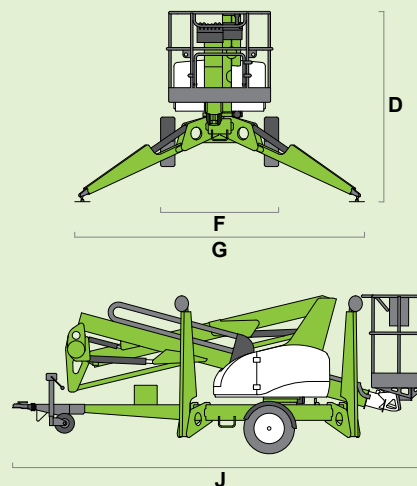

# TM42T

(A) 14.7m  
48ft 6in

(B) 12.7m  
42ft

(C) 7.55m  
25ft

225kg  
500lbs

1.4m x 0.7m  
4ft 7in x 2ft 4in

(D) 2m  
6ft 7in

(F) 1.6m  
5ft 3in

(G) 3.8m  
12ft 6in

(J) 5.55m  
18ft 3in

Option

1775kg  
3915lbs

**niftylift**  
1525 S. Buncombe Road,  
Greer, SC - 29651  
United States  
1-800-643-8954  
usasales@niftylift.com  
www.niftylift.com

IS-103