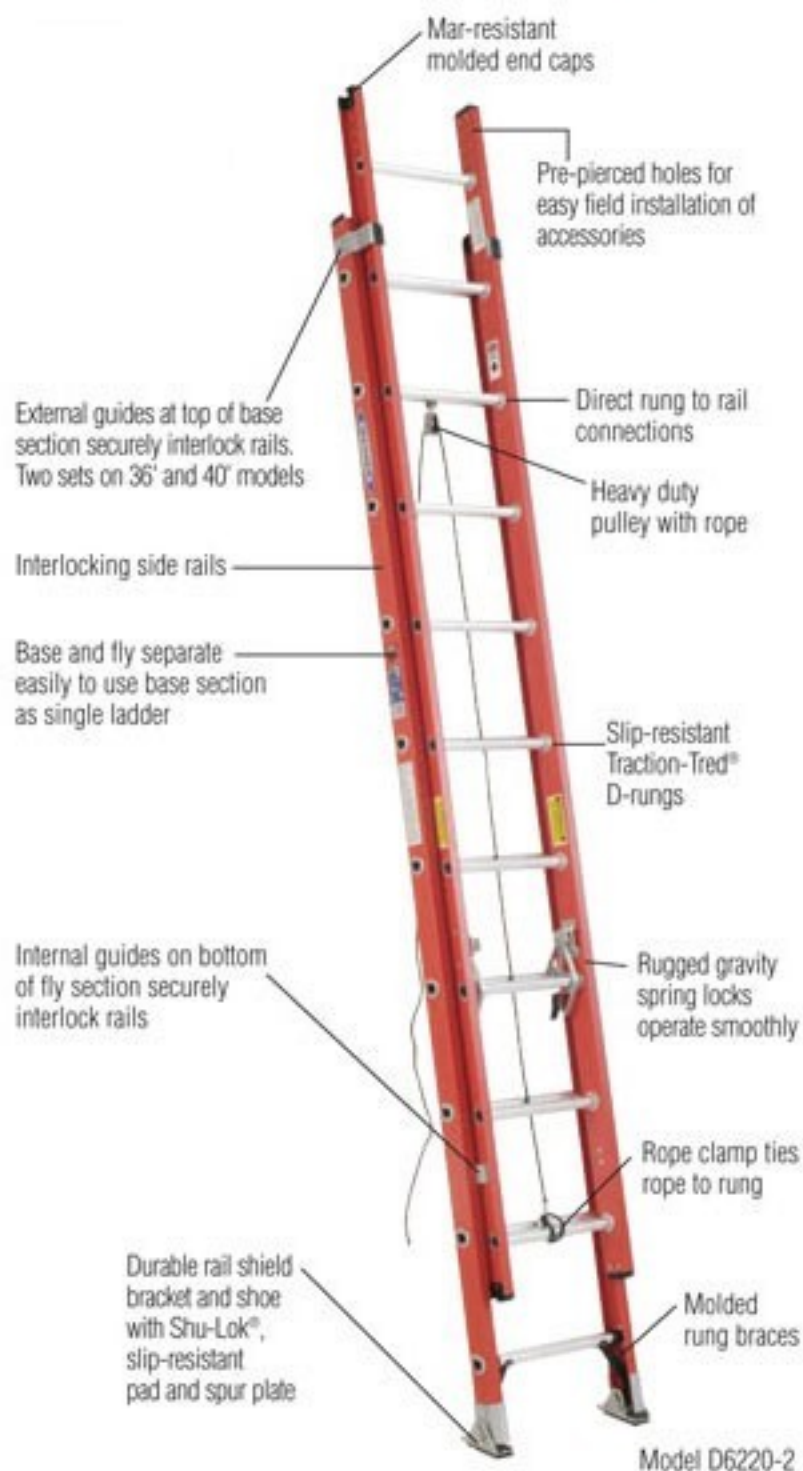

D6200-2/D6200-1 Series 300 LB Rated Fiberglass Extension Ladder/Straight Ladder

Werner Fiberglass D-Rung Extension Ladder/Straight Ladder

300 lb Load Capacity Type IA Duty Rating

SPECIFICATIONS

Model No.	Total Length Sections	Maximum Working Length	Approx. Cu. Ft. Per Unit	Approx. Shipping Wt. Lbs.	Model No.	Total Length	Approx. Cu. Ft. Per Unit	Approx. Shipping Wt. Lbs.
D6216-2‡	16'	13'	7.0	36.5	D6208-1	8'	4.7	19.5
D6220-2	20'	17'	8.7	44.5	D6210-1	10'	5.8	23.0
D6224-2	24'	21'	10.3	52.0	D6212-1	12'	6.9	27.0
D6228-2	28'	25'	12.0	59.5	D6214-1	14'	8.0	31.0
D6232-2	32'	29'	13.7	71.5	D6216-1	16'	9.1	37.0
D6236-2	36'	32'	15.3	80.5	D6220-1	20'	11.5	45.5
D6240-2	40'	35'	17.0	88.5				

DIMENSIONS

Rails:	3-5/16" wide	Fly Width:	16" outside rails
Flange:	1-3/16" wide	Base Width:	19" outside shoes
Rungs:	1-1/2"		

‡ Note: D6216-2 is not equipped with rope and pulley

ACCESSORIES

AC19-2 - Ladder Covers

97P - Ladder Stand Off

LP2300-00 - Ladder Leveler