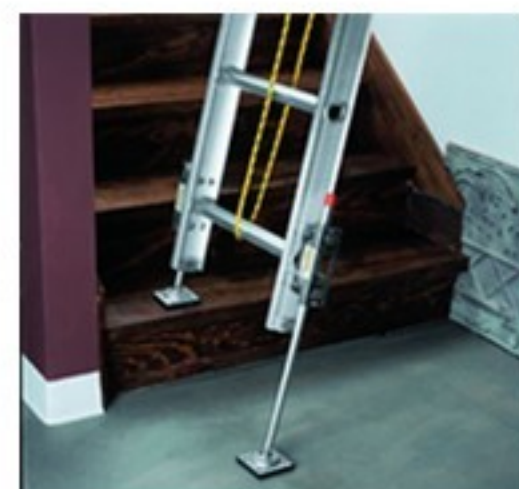

D6200-2/D6200-1 Series 300 LB Rated Fiberglass Extension Ladder/Straight Ladder

Werner Fiberglass D-Rung Extension Ladder/Straight Ladder

300 lb Load Capacity Type IA Duty Rating

SPECIFICATIONS

Model No.	Total Length Sections	Maximum Working Length	Approx. Cu. Ft. Per Unit	Approx. Shipping Wt. Lbs.	Model No.	Total Length	Approx. Cu. Ft. Per Unit	Approx. Shipping Wt. Lbs.
D6216-2‡	16'	13'	7.0	36.5	D6208-1	8'	4.7	19.5
D6220-2	20'	17'	8.7	44.5	D6210-1	10'	5.8	23.0
D6224-2	24'	21'	10.3	52.0	D6212-1	12'	6.9	27.0
D6228-2	28'	25'	12.0	59.5	D6214-1	14'	8.0	31.0
D6232-2	32'	29'	13.7	71.5	D6216-1	16'	9.1	37.0
D6236-2	36'	32'	15.3	80.5	D6220-1	20'	11.5	45.5
D6240-2	40'	35'	17.0	88.5				

DIMENSIONS

Rails:	3-5/16" wide	Fly Width:	16" outside rails
Flange:	1-3/16" wide	Base Width:	19" outside shoes
Rungs:	1-1/2"		

‡ Note: D6216-2 is not equipped with rope and pulley

ACCESSORIES

AC19-2 - Ladder Covers

97P - Ladder Stand Off

LP2300-00 - Ladder Leveler