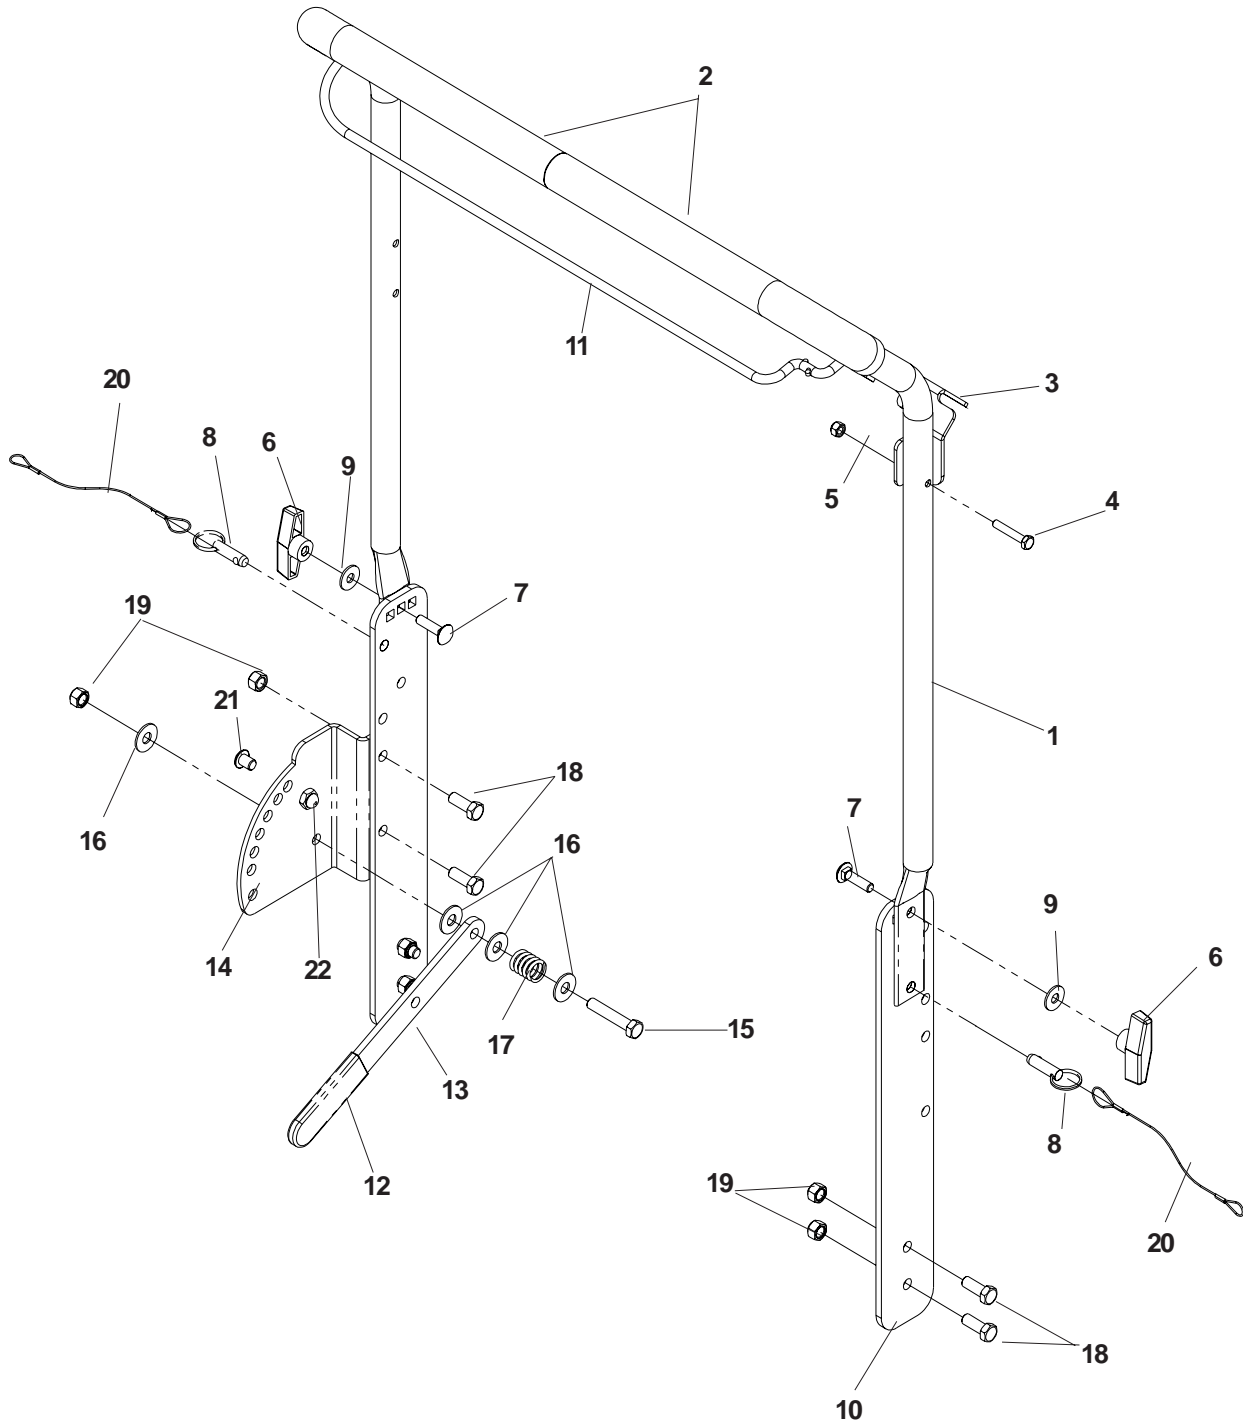

22" HANDLE ASSEMBLY

22" HANDLE ASSEMBLY

ITEM	PART NO.	QTY.	DESCRIPTION
1	106765	1	HANDLE
2	52561	2	FOAM GRIP
3	106823	1	CABLE BRACKET
4	990639	1	HCS 1/4C X 1 1/2
5	976978	1	NUT, 1/4, NYLOC
6	100481	2	KNOB
7	100472	2	RHSB 5/16C X 1 1/4
8	100556	2	PIN
9	990692	2	WASHER, 5/16, FLAT
10	106766	2	HANDLE SIDE
11	106824	1	BAIL
12	976526	1	ADJ. LEVER GRIP
13	106770	1	LEVER
14	106768	1	HEIGHT PLATE
15	990588	1	HCS 3/8C X 2
16	990517	4	WASHER, 3/8, FLAT
17	976438	1	SPRING
18	990536	6	HCS 3/8C X 1
19	976979	7	NUT, 3/8C, NYLOC
20	102563	2	LANYARD
21	108068	1	SCREW, 3/8-16, BUTTONHEAD
22	0221	1	NUT, 3/8-16, ACORN