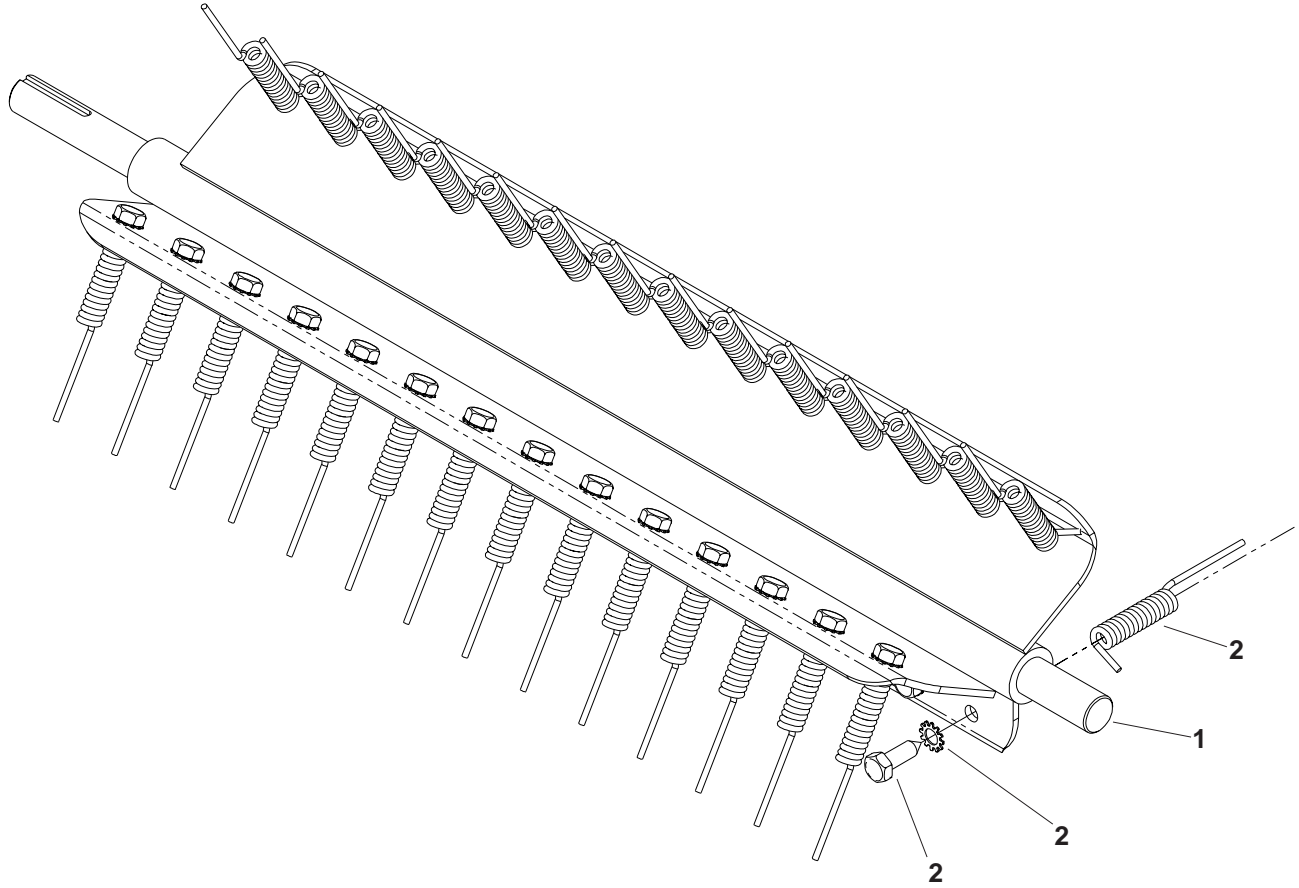

22" SPRING REEL ASSEMBLY

ITEM	PART NO.	QTY.	DESCRIPTION
.....	107185	1	.....22" SPRING REEL (COMPLETE)
1	106683	1	.....SHAFT
2	108119	1	.....SPRING W/HARDWARE SET (42 SPRINGS)