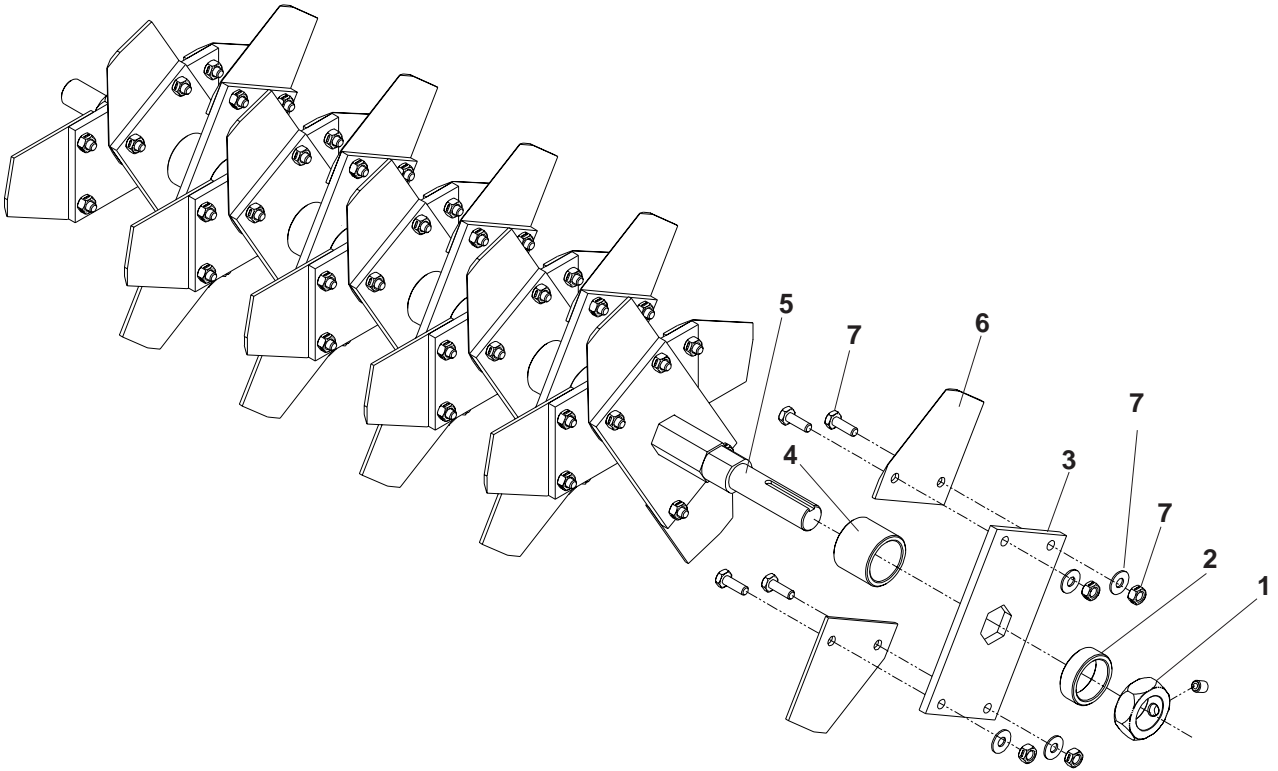

22" DELTA REEL ASSEMBLY

ITEM	PART NO.	QTY.	DESCRIPTION
.....	107184	1	..... 22" DELTA REEL (COMPLETE)
1	100530	2	..... JAM NUT W/SETSCREW
2	106653	2	..... END SPACER
3	106651	15	..... BLADE MTG. PLATE
4	106652	14	..... SPACER - LONG
5	106650	1	..... SHAFT
6	108116	1	..... BLADE W/HARDWARE SET (30 BLADES)
7	108117	1	..... SCREW & NUT SET (60 EACH)