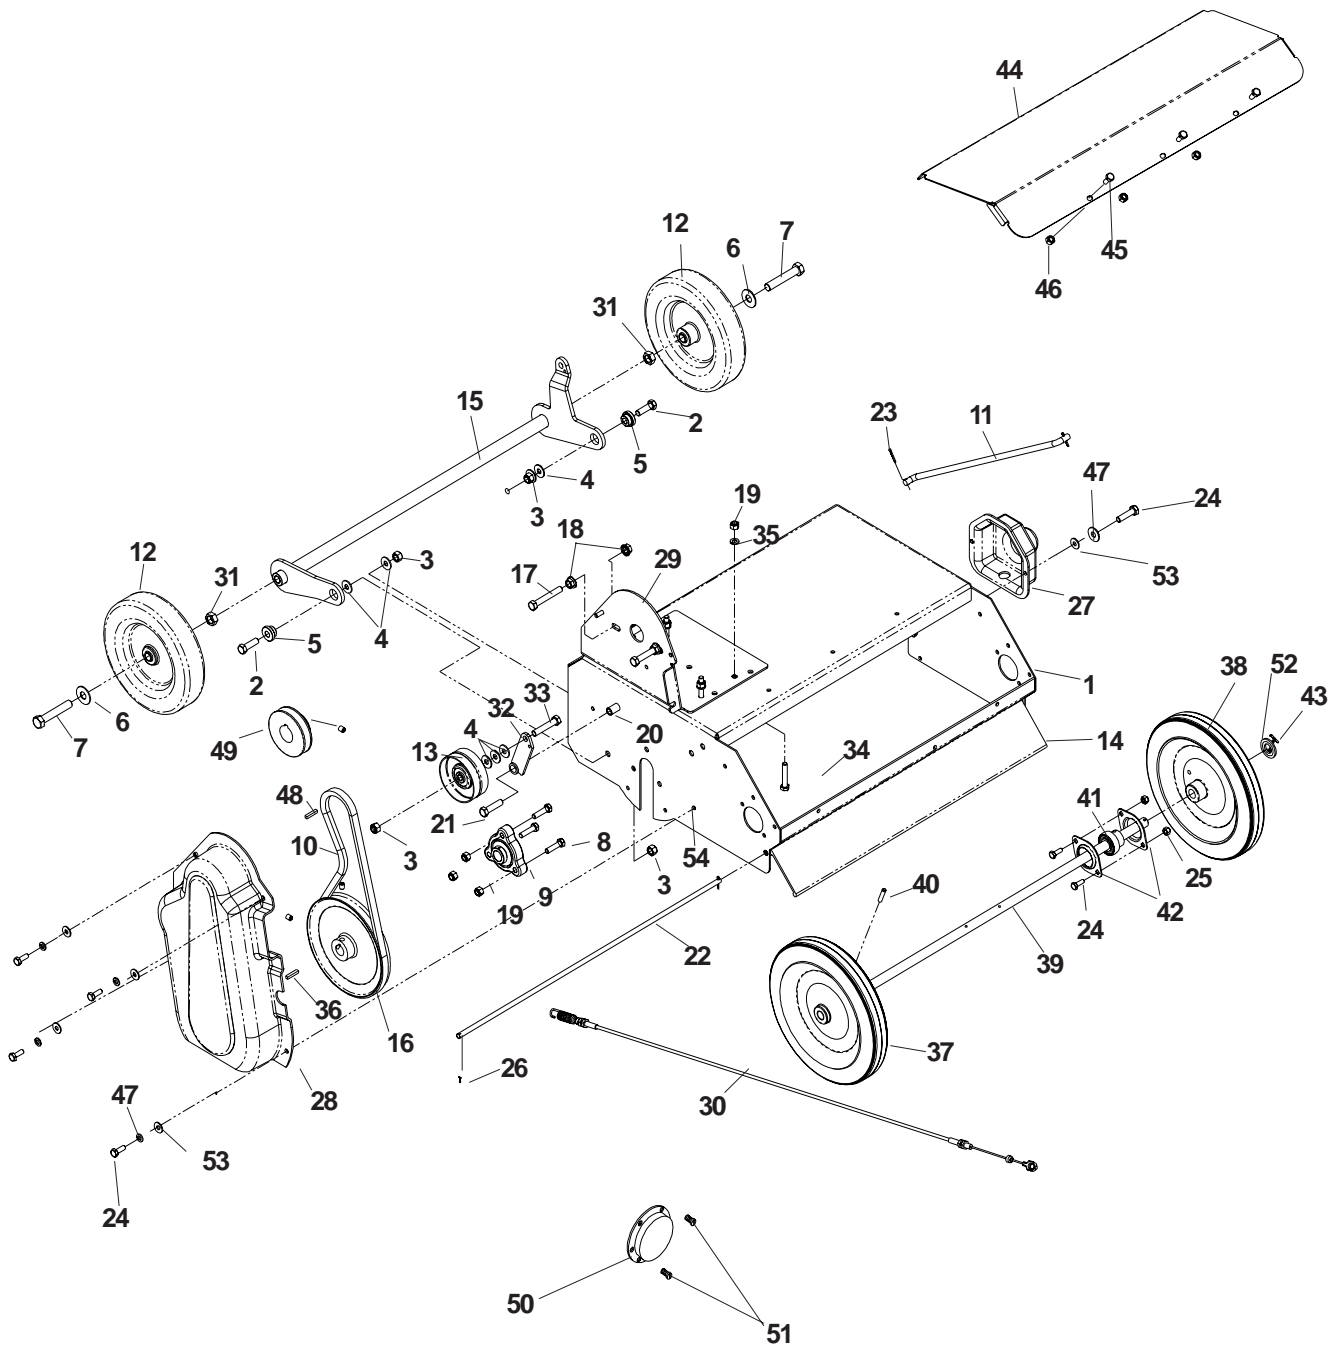

22" BODY ASSEMBLY

22" BODY ASSEMBLY

ITEM	PART NO.	QTY.	DESCRIPTION	ITEM	PART NO.	QTY.	DESCRIPTION
1	107355	1	BODY W/DECALS	33	990588	1	HCS 3/8C X 2
2	976941	2	HCS 3/4C X 1 1/4	34	990669	4	HCS 5/16 X 1 3/4
3	976979	4	NUT, 3/8C, NYLOC	35	990187	4	LOCKWASHER, 5/16
4	990692	7	WASHER, 5/16, FLAT	36	910061	2	KEY, 3/16 X 3/16 X 1
5	106847	2	BUSHING	37	540000058	1	WHEEL, 10 X 1 3/4, DRILLED
6	990550	2	WASHER, 1/2, FLAT	38	53401	1	WHEEL, 10 X 1 3/4, W/BUSHINGS
7	101332	2	HCS 1/2C X 2 3/4	39	106663	1	REAR AXLE
8	990627	6	HCS 5/16C X 1 1/4	40	0364	1	ROLL PIN, 1/4 X 1 1/8
9	100488	2	C.I. FLANGE BRG.	41	0319C	2	BEARING, 5/8"
10	100439	1	BELT				W/COLLAR
11	106805	1	LINKAGE	42	0321C	4	FLANGE, FOR BEARING 5/8"
12	5051	2	WHEEL, 8 X 1 3/4	43	990297	2	COTTER PIN
13	110311	1	IDLER PULLEY	44	106839	1	COVER
14	106643	1	REAR FLAP	45	990072	5	HCS 1/4C X 5/8
15	106843	1	FRONT AXLE	46	976978	5	NUT, 1/4C, NYLOC
16	108541	1	PULLEY W/ SET SCREWS	47	990052	6	LOCKWASHER, 1/4
17	990637	2	HCS 3/8C X 2 1/2	48	105308	1	KEY 1/4" (8 H.P. ENGINE)
18	990613	4	NUT, 3/8C, SERR.		910061	1	KEY 3/16" (5.5 H.P. ENGINE)
19	990717	10	NUT, 5/16, NYLOC	49	108542	1	PULLEY W/SET SCREWS (8 H.P. ENGINE)
20	100482	1	BUSHING		108543	1	PULLEY W/SET SCREWS (5.5 H.P. ENGINE)
21	990655	1	HCS 3/8C X 1 1/2	50	51925	1	DEFLECTOR (HONDA EXHAUST)
22	106672	1	FLAP ROD	51	0113	2	SCREW (HONDA EXHAUST)
23	990037	2	COTTER PIN	52	0436	1	WASHER, 5/8
24	990580	10	HCS 1/4C X 3/4	53	990598	6	WASHER, 1/4, FLAT
25	976978	10	NUT, 1/4C, NYLOC	54	108147	6	KNURLED INSERT, 1/4-20
26	990037	2	COTTER PIN				
27	106754	1	SHAFT GUARD				
28	108069	1	BELT GUARD				
29	106771	1	BACKING PLATE				
30	106827	1	CABLE				
31	990625	2	NUT, 1/2C, JAM				
32	106686	1	IDLER ARM