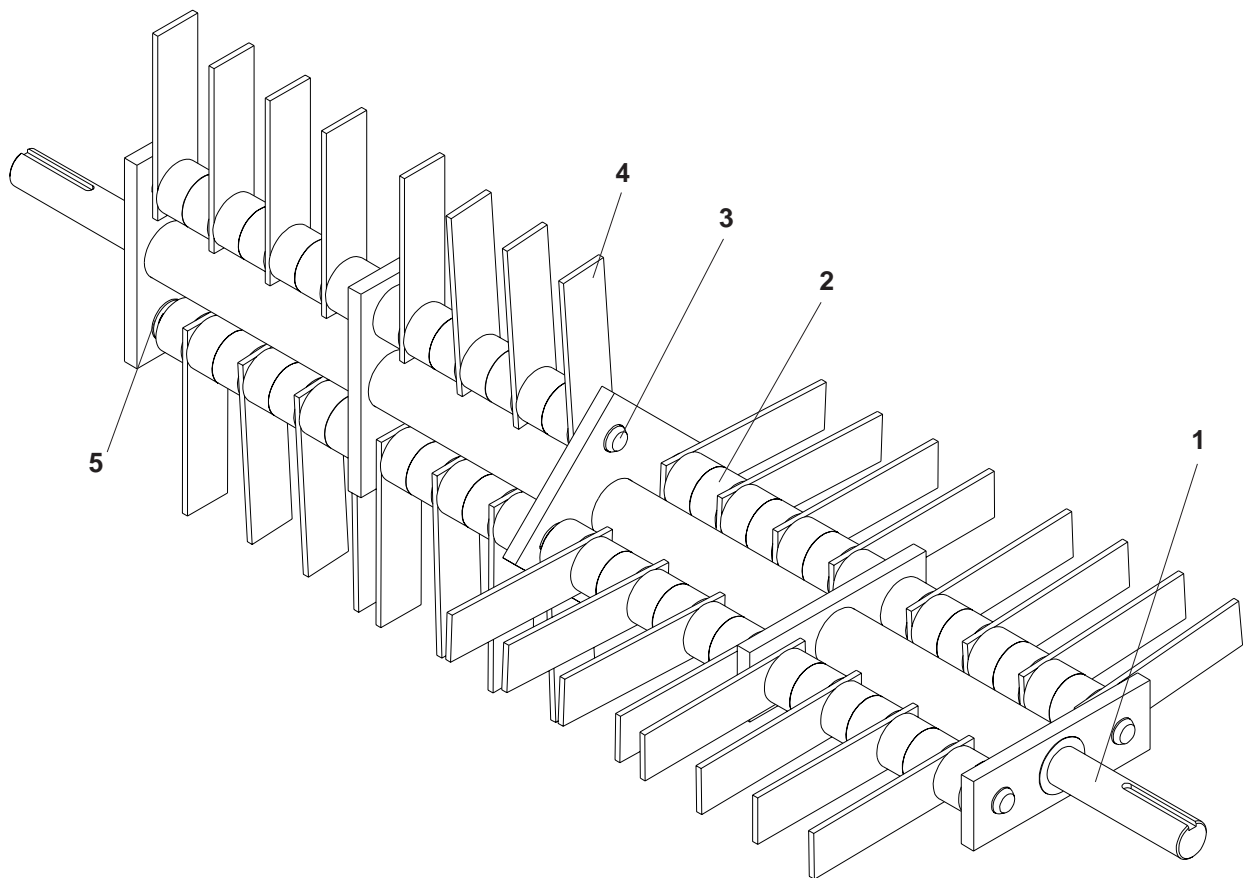

22" FLAIL REEL ASSEMBLY

ITEM	PART NO.	QTY.	DESCRIPTION
.....	107183	1	22" FLAIL REEL (COMPLETE)
1	106641	1	SHAFT
2	108113	1	SPACER SET (56 SPACERS)
3	108111	1	SHAFT & HARDWARE SET(4 SHAFTS)
4	108110	1	BLADE SET (32 BLADES)
.....	108112	1	BLADES W/SHAFTS & HARDWARE SET (32 BLADES)
5	101949	8	E-RING 1/2