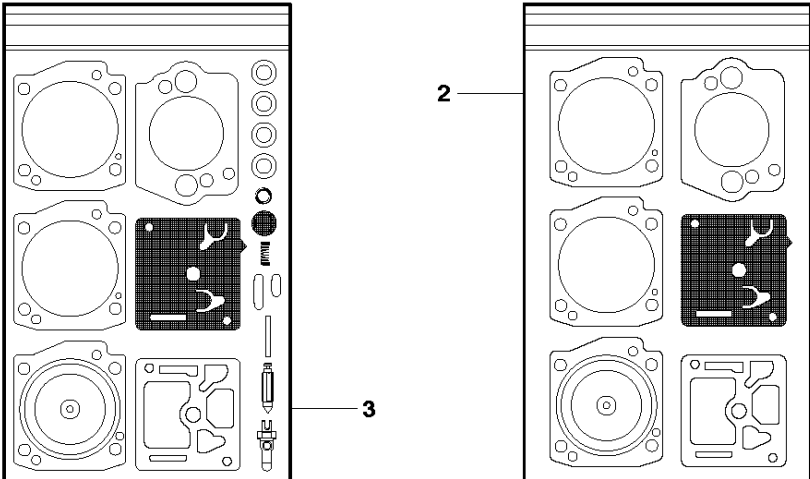

M K760 Cut-n-Break
CARBURETTOR

CARBURETOR

K760 CUT-N-BREAK, 2013-06

Ref	Part No	Description	Remark	QTY KIT
1	578 24 34-01	CARBURETTOR	Zama C3-EL53	1
2	506 40 99-02	GASKET KIT		1
3	506 41 00-04	GASKET KIT		1