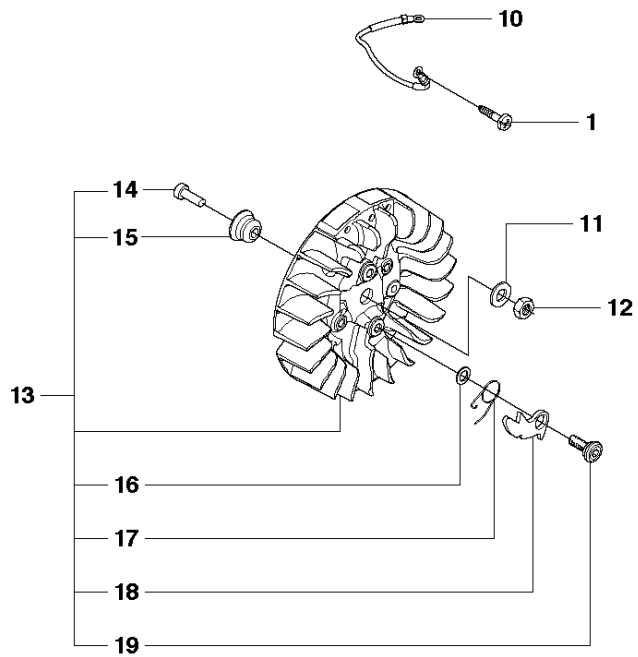

J K760 Cut-n-Break
IGNITION SYSTEM

IGNITION SYSTEM

K760 CUT-N-BREAK, 2013-06

Ref	Part No	Description	Remark	QTY KIT
1	503 21 28-10	SCREW CCRPANT		2
2	506 31 86-02	STOP SWITCH		1
3	506 37 84-02	CABLE		1
4	503 23 51-09	SPARK PLUG	RCJ 6 Y	1
5	501 48 54-02	SPARK PLUG CAP		1
6	580 38 05-01	IGNITION MODULE	Incl. 7 - 8	1
7	506 38 78-34	IGNITION CABLE		1
8	505 27 75-16	ISOLERHATT		1
9	503 21 53-20	SCREW ITXSCM		2
10	506 37 85-01	CABLE		1
11	503 23 01-01	WASHER		1
12	503 22 10-11	HEXAGON NUT		1
13	501 37 56-04	FLYWHEEL	Incl. 14 - 19	1
14	725 53 29-56	SCREW IHSCM		1
15	574 25 09-01	WEIGHT		1
16	503 23 00-42	WASHER		2
17	501 63 48-01	SPRING		2
18	501 67 32-03	PAWL		2
19	506 00 69-01	SCREW		2
20	577 24 28-01	CABLE HOLDER		1