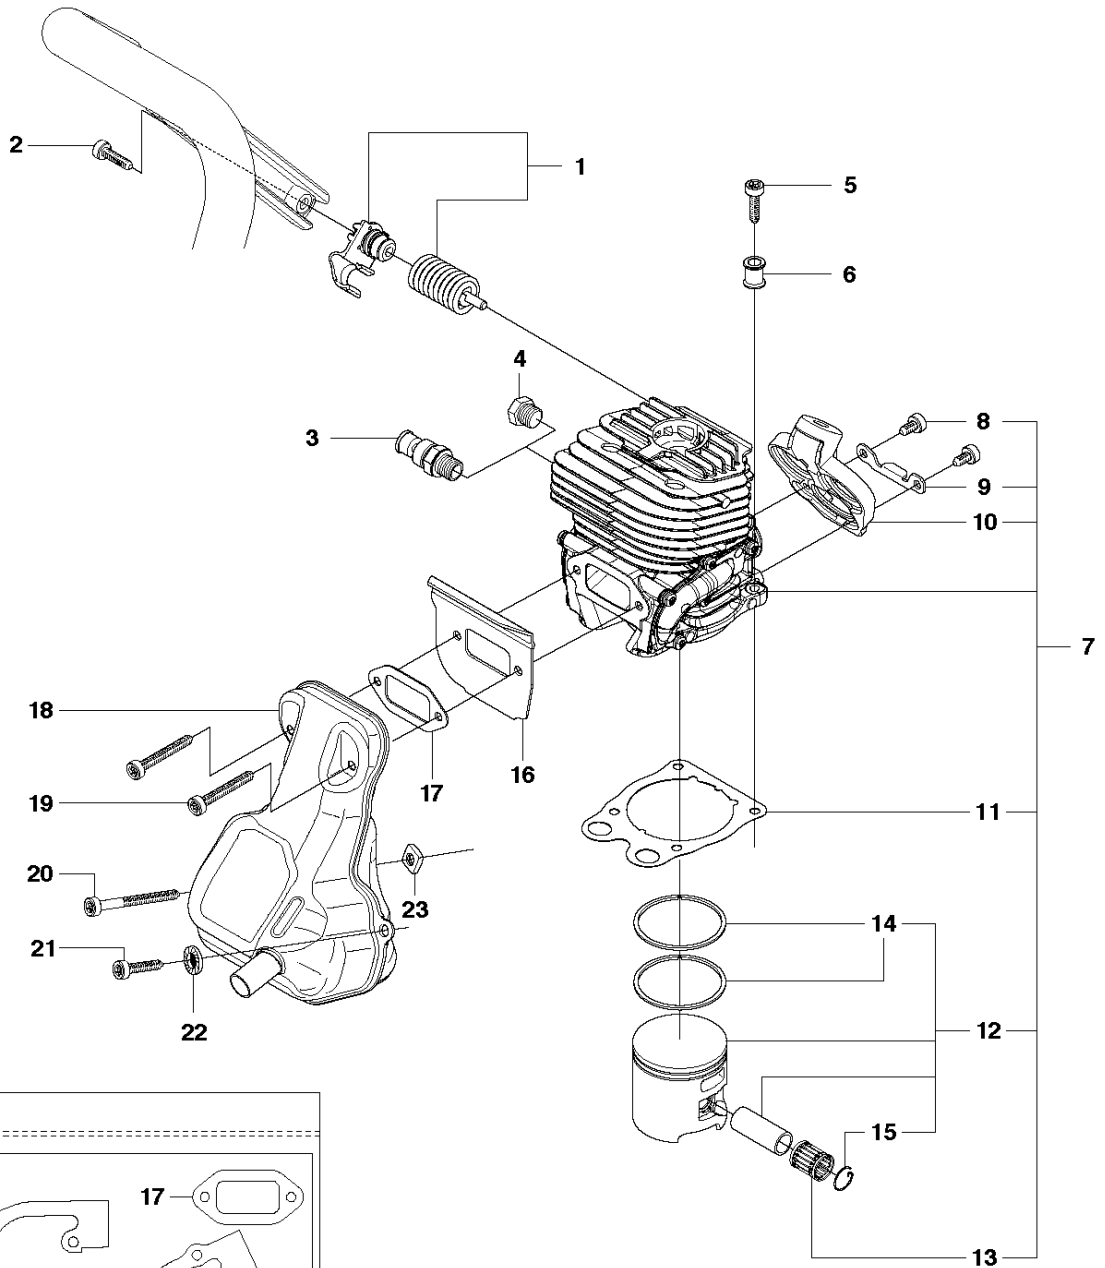

D K760 Cut-n-Break
CYLINDER, PISTON & MUFFLER

CYLINDER, PISTON & MUFFLER

K760 CUT-N-BREAK, 2013-06

Ref	Part No	Description	Remark	QTY KIT
1	505 42 45-01	ANTIVIBRATION ELEMENT		1
2	544 06 12-01	SCREW ITXSCM		1
3	503 71 53-01	DECOMPRESSION VALVE		1
4	503 55 22-01	PLUG		1
5	503 21 53-40	SCREW ITXSCM		4
6	576 71 76-02	SLEEVE		4
7	581 47 61-01	CYLINDER ASSY	Incl. 8 - 13	1
8	503 21 53-16	SCREW ITXSCM		2
9	506 36 88-01	BRACKET		1
10	574 23 18-01	PLATE		1
11	581 28 53-01	GASKET		1
12	506 37 24-02	PISTON ASSY	Incl. 13 - 15	1
13	577 57 24-01	NEEDLE BEARING		1
14	503 28 90-47	PISTON RING		2
15	737 43 12-00	SNAP RING		2
16	506 37 58-02	COOLING PLATE		1
17	506 37 69-02	GASKET		1
18	506 36 42-04	MUFFLER ASSY		1
19	503 21 53-40	SCREW ITXSCM		2
20	503 21 53-56	SCREW ITXSCM		1
21	503 21 53-25	SCREW ITXSCM		1
22	503 23 04-02	WASHER		1
23	503 22 65-04	SQUARE NUT		1
24	581 35 74-01	GASKET KIT	Incl. 11, 17, 25 - 30	1
25	506 37 70-03	GASKET		1
26	544 21 93-02	INSERT		1
27	503 26 02-04	SEALING RING	Blue	2
28	506 37 68-04	GASKET		1
29	506 37 67-01	CYLINDER		1
30	506 37 70-02	GASKET		1