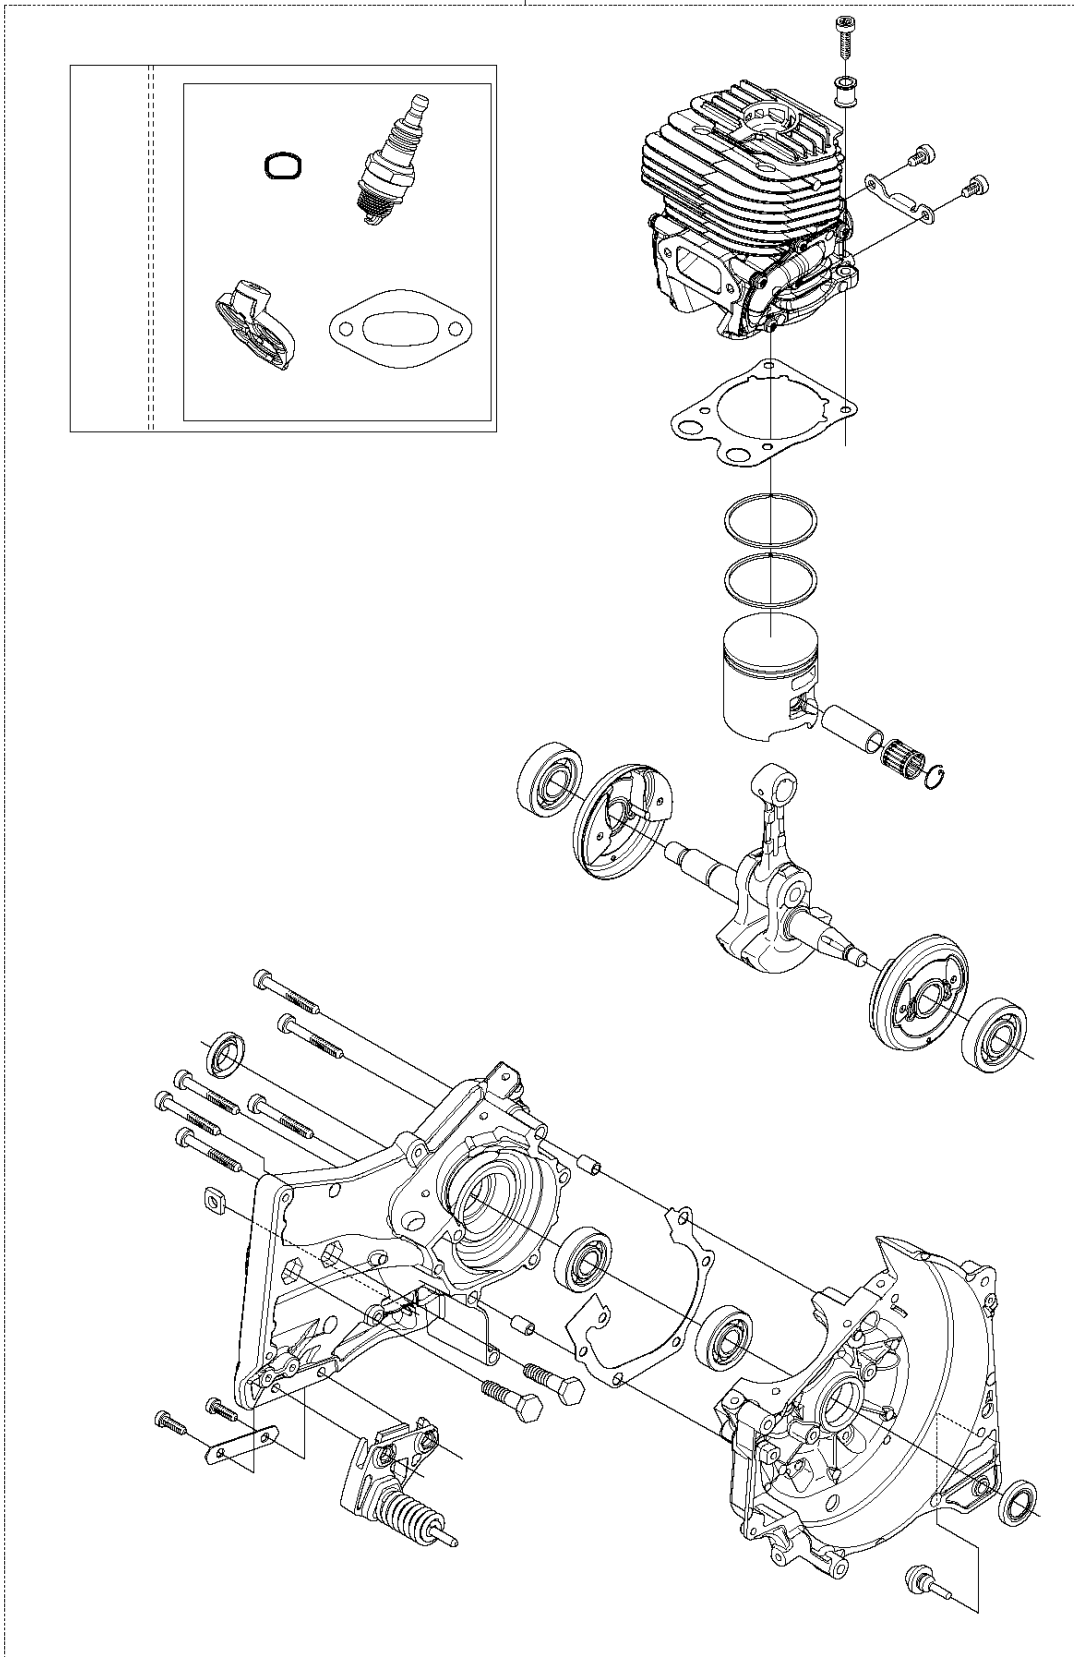

CUTTING BLADE

K760 CUT-N-BREAK, 2013-06

Ref	Part No	Description	Remark	QTY KIT
1	501 00 88-02	SCREW KIT	Incl. 2, 7	1
2	501 00 88-01	SCREW KIT		1
3	506 40 25-02	SCREW		1
4	503 23 04-03	WASHER		1
5	544 26 53-01	WASHER		1
6	735 31 10-41	RETAINER RING		1
7	506 40 24-01	CENTRE NUT		1
8	574 83 62-01	DIAMOND BLADE	EL10 CnB Soft	1
8	574 83 62-02	DIAMOND BLADE	EL35 CnB Medium	1
8	574 83 62-03	DIAMOND BLADE	EL70 CnB Hard	1

Q K760 Cut-n-Break
LONGBLOCK

1