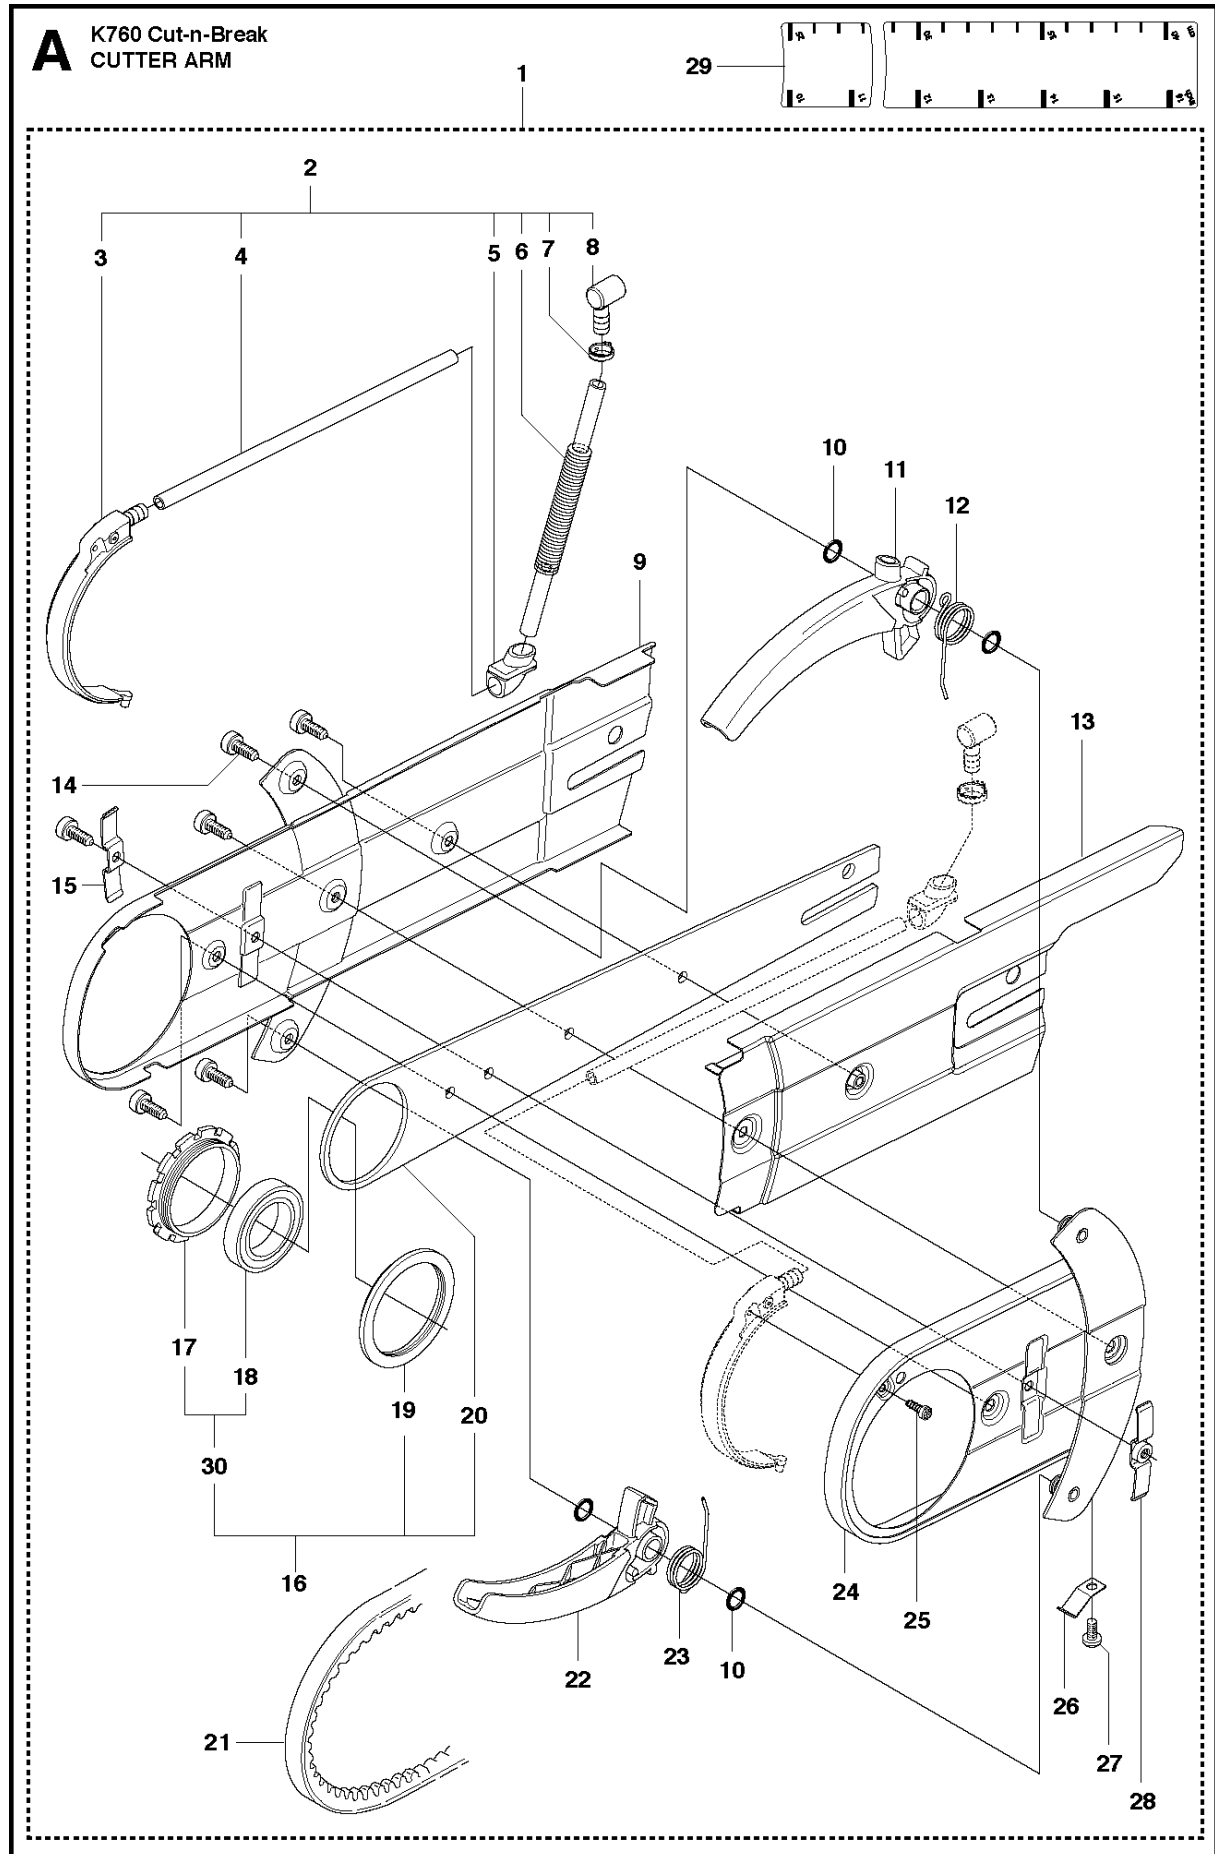

CRANKSHAFT

K760 CUT-N-BREAK, 2013-06

Ref	Part No	Description	Remark	QTY KIT
1	502 29 50-02	CRANKSHAFT ASSY	Incl. 2 - 4	1
2	738 22 02-25	BALL BEARING		2
3	537 20 33-01	CUP		2
4	503 25 56-01	NEEDLE BEARING		1