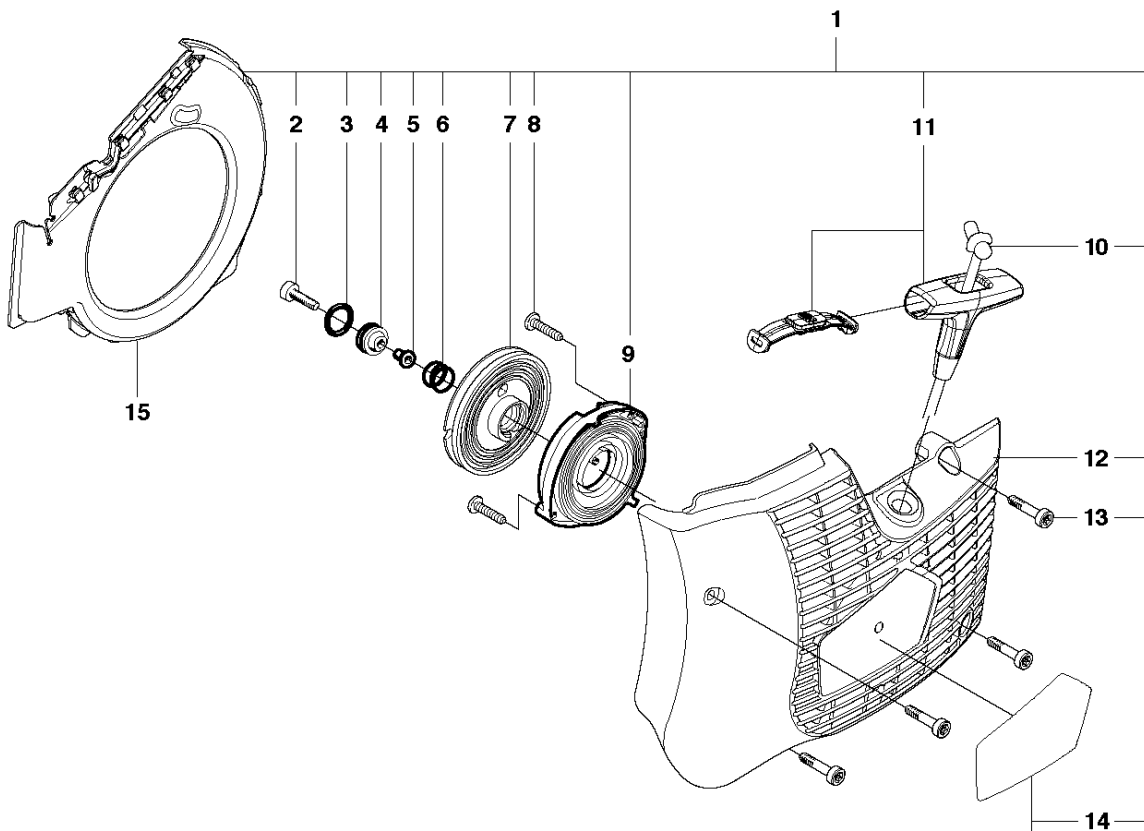

H K760 Cut-n-Break
STARTER

STARTER

K760 CUT-N-BREAK, 2013-06

Ref	Part No	Description	Remark	QTY KIT
1	574 36 20-02	STARTER	Incl. 2 - 15	1
2	510 26 92-22	SCREW ITXSCT		1
3	740 43 13-00	O-RING		1
4	510 00 08-01	SEALING HOLDER		1
5	506 26 31-01	SPACING SLEEVE		1
6	506 25 30-01	COMPRESSION SPRING		1
7	506 25 81-02	STARTER PULLEY		1
8	503 21 28-10	SCREW CCRPANT		2
9	506 25 89-01	RECOIL SPRING		1
10	506 33 56-15	STARTER CORD		1
10	506 33 56-50	STARTER CORD	50 m	1
11	584 25 79-01	STARTER HANDLE ASSY		1
12	525 44 60-01	STARTER COVER		1
13	501 98 10-20	SCREW ITXSCM		4
14	525 57 11-01	DECAL		1
15	544 38 39-01	AIR CONDUCTOR		1