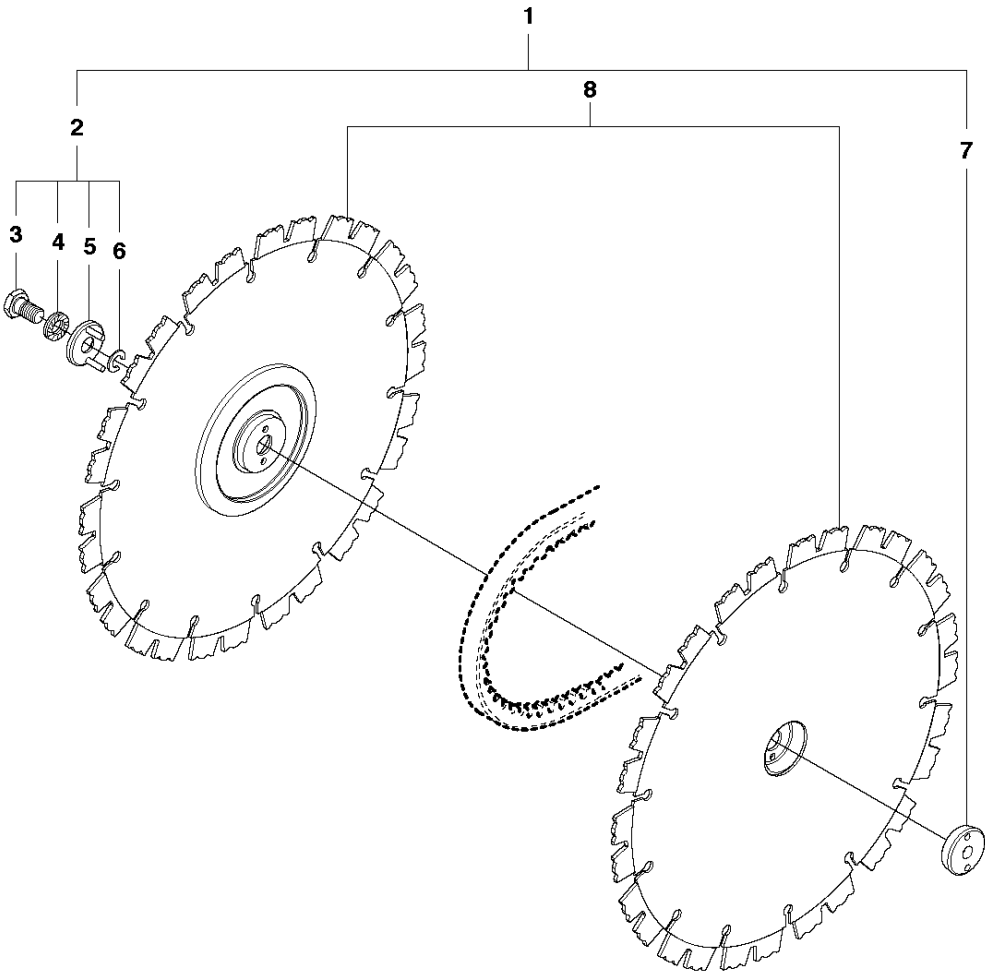

CUTTER ARM

K760 CUT-N-BREAK, 2013-06

Ref	Part No	Description	Remark	QTY KIT
1	575 27 99-01	CUTTER ARM	Incl. 2, 9 - 16, 21 - 28	1
2	544 10 50-04	HOSE	Incl. 3 - 8	1
3	504 87 52-01	SEALING		1
4	544 04 17-01	HOSE		1
5	506 40 57-02	GROMMET		1
6	506 35 27-02	PROTECTIVE SPRING		1
7	506 09 56-05	HOSE CLAMP		1
8	506 40 98-02	NIPPLE		1
9	506 40 55-02	BELT GUARD		1
10	503 26 30-08	O-RING		4
11	506 40 64-03	BLADE GUARD		1
12	506 40 61-01	SPRING		1
13	525 56 45-01	BELT COVER		1
14	503 21 53-10	SCREW ITXSCM		6
15	506 40 56-01	DEFLECTION LIMITER		1
16	544 10 37-03	BAR	Incl. 17 - 20	1
17	506 40 28-02	BEARING CAGE		1
18	544 10 59-01	BEARING		1
19	506 40 29-02	BUSHING		1
20	574 44 76-01	BAR PLATE		1
21	506 37 27-02	BELT		1
22	506 40 65-02	BLADE GUARD		1
23	506 40 61-02	SPRING		1
24	506 40 46-02	WEAR PROTECTION		1
25	503 21 28-10	SCREW CCRPANT		1
26	506 40 51-01	STOP		1
27	724 12 84-01	SCREW CRPANM		1
28	506 40 56-02	DEFLECTION LIMITER		1
29	544 37 44-02	LABEL		1
30	544 10 57-03	BEARING CAGE	Incl. 17-18	1

B K760 Cut-n-Break
CUTTING BLADE