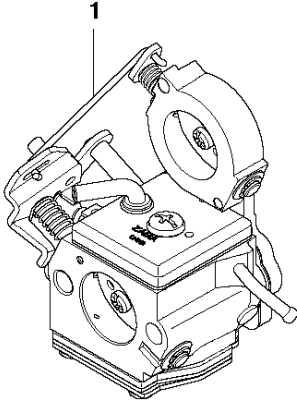

M K760 Cut-n-Break
CARBURETTOR

CARBURETOR

K760 CUT-N-BREAK, 2013-06

Ref	Part No	Description	Remark	QTY KIT
1	578 24 34-01	CARBURETTOR	Zama C3-EL53	1
2	506 40 99-02	GASKET KIT		1
3	506 41 00-04	GASKET KIT		1