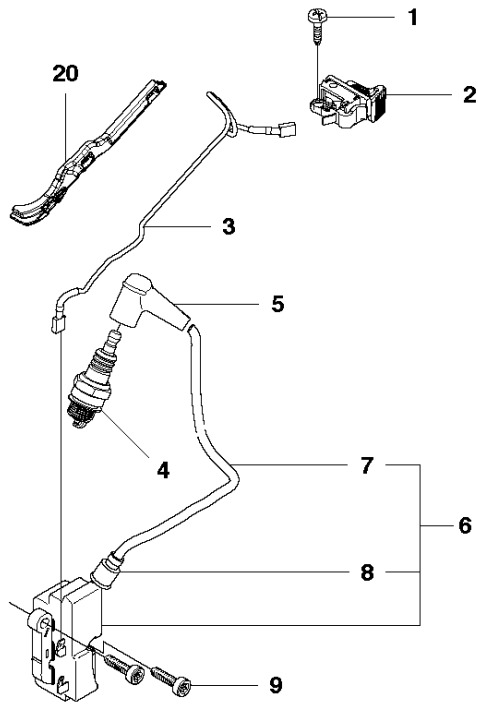

J K760 Cut-n-Break
IGNITION SYSTEM

IGNITION SYSTEM

K760 CUT-N-BREAK, 2013-06

Ref	Part No	Description	Remark	QTY KIT
1	503 21 28-10	SCREW CCRPANT		2
2	506 31 86-02	STOP SWITCH		1
3	506 37 84-02	CABLE		1
4	503 23 51-09	SPARK PLUG	RCJ 6 Y	1
5	501 48 54-02	SPARK PLUG CAP		1
6	580 38 05-01	IGNITION MODULE	Incl. 7 - 8	1
7	506 38 78-34	IGNITION CABLE		1
8	505 27 75-16	ISOLERHATT		1
9	503 21 53-20	SCREW ITXSCM		2
10	506 37 85-01	CABLE		1
11	503 23 01-01	WASHER		1
12	503 22 10-11	HEXAGON NUT		1
13	501 37 56-04	FLYWHEEL	Incl. 14 - 19	1
14	725 53 29-56	SCREW IHSCM		1
15	574 25 09-01	WEIGHT		1
16	503 23 00-42	WASHER		2
17	501 63 48-01	SPRING		2
18	501 67 32-03	PAWL		2
19	506 00 69-01	SCREW		2
20	577 24 28-01	CABLE HOLDER		1