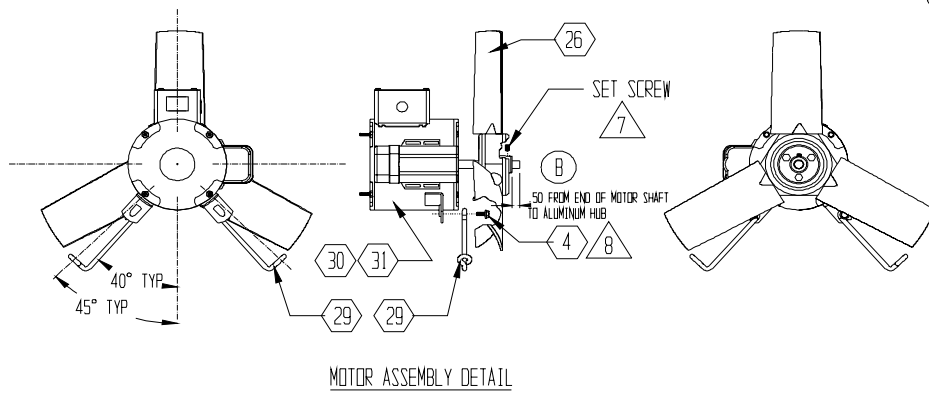

Ace TurboDryer

(Models: F259, F259-SM, F259-SP, F259- US, F259-230V UK, F259-230V, F259-230V HE)

Symbol Definition

- - multiple components to choose from for different models: voltage, size, color, e
- + - if you order this item, you may need to order additional items marked with same number of +'s in order to upgrade or complete repair

Find#	Part Description	Specifications/Model	Part #	Qty
25	Strain Relief ****	Snap .400 Dia Blk	02-00005	ea. 1
24	Strain Relief ****	Snap .360 Dia Blk	02-00218	ea. 1
20	Switch	Rocker SPDT 115v/230v Red w/Splashguard	02-00258	ea. 1
30	Motor Assy *****	115v, 1/4Hp 1650 RPM, 2 Spd	02-00284	ea. 1
31	Motor Assy *****	230v, 1/4Hp 1350 RPM, 2 Spd	02-00288	ea. 1
28	Washer	1/4" Rivet .26 ID x .50 OD x .06 Zp	03-00001	ea. 2
33	Foot	Round 3/16 ID x 1.125 OD x .875 Rubber Blk	03-00003	ea. 4
15	Nut	#8-32 Nyloc Thin Zp	03-00015	ea. 4
27	Nut	1/4-20 Nyloc Thin Zp	03-00029	ea. 2
17	Screw	#8 x 3/4 AB Php Zp	03-00095	ea. 1
	Insert	1/4-20 x .50 x .50 HH Al	03-00106	ea. 10
12	Foot	Round 3/16 ID x 1.25 OD x 5/8 Rubber Blk	03-00131	ea. 4
6	Foot	Round Push Mount .83 OD x .24 Rubber Blk	03-00202	ea. 8
13	Rivet	3/16 x 5/8 Tri Fold Al/Al	03-00204	ea. 8
4	Screw	1/4 x 20 x 1/2 Ser Hwh Nyloc Zp	03-00209	ea. 12
11	Power Cord Assy **	3 x 1.50MM H05VV CEE 7/7 25' (F259-230V)	04-00057	ea. 1
1	Housing *	Polyethylene Fisher Blue	04-00063	ea. 1
2	Housing *	Polyethylene Teal Green (F259-SM)	04-00063-01	ea. 1
3	Housing *	Polyethylene Turf Green (F259-SP, -GRN)	04-00063-02	ea. 1
	Housing *	Polyethylene Bright Yellow	04-00063-03	ea. 1
34	Housing *	Polyethylene Pearl Red (F259-PR)	04-00063-04	ea. 1
	Housing *	Polyethylene Rein Orange (F259-230v HE)	04-00063-06	ea. 1
	Housing *	Polyethylene Econo Black (F259-US)	04-00063-07	ea. 1
5	Grill	Inlet Pc Gl Blk	04-00064-01	ea. 1
19	Grill	Outlet Pc Gl Blk	04-00065-01	ea. 1
29	Support	Motor Pc Gl Blk	04-00066-01	ea. 2
18	Motor Cover	Polypropylene Blk	04-00067	ea. 1
16	Retaining Clip	Motor Cover Polypropylene Blk	04-00068	ea. 1
26	Fan Blade	16.5 Dia 3 Blade 25 Degree PPG Ace	04-00070	ea. 1
	Bag	23 x 17 x 48 Poly 1.5 Mil	06-00045	ea. 1
	Box	20.4 x 19.1 x 24.2 350Dwk Rsc	06-00108	ea. 1
32	Label	Warning Turbo Indoor/Outdoor	07-00109	ea. 1
8	Label	230v, Model/Serial CE Turbos	07-00161	ea. 1
	Manual	230v, Owners CE Ace (F259-230V, -230V UK)	07-00213	ea. 1
7	Label	115v, Model/SN UL/CUL Turbos Indr/Outdoor	07-00228	ea. 1
	Insert	Declaration of Conformity (F259-230V, -UK)	07-00242	ea. 1
21	Label ***	Product, Ace (F259, -230V, -230V UK)	07-00410	ea. 1
22	Label ***	Product, Ace SM (F259-SM)	07-00411	ea. 1
23	Label ***	Product, Ace SP (F259-SP)	07-00412	ea. 1
	Manual	115v, Owners Ace	07-01475	ea. 1
9	Power Cord Assy **	115v, 16/3 SJTW 5-15P 25'	09-00046	ea. 1

Ace TurboDryer Pictorial Drawing

F259E