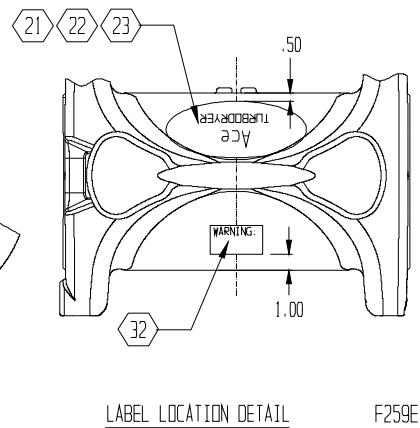

Ace TurboDryer

(Models: F259, F259-SM, F259-SP, F259- US, F259-230V UK, F259-230V, F259-230V HE)

Symbol Definition

- - multiple components to choose from for different models: voltage, size, color, e
- + - if you order this item, you may need to order additional items marked with same number of +'s in order to upgrade or complete repair

Find#	Part Description	Specifications/Model	Part #	Qty
25	Strain Relief ****	Snap .400 Dia Blk	02-00005	ea. 1
24	Strain Relief ****	Snap .360 Dia Blk	02-00218	ea. 1
20	Switch	Rocker SPDT 115v/230v Red w/Splashguard	02-00258	ea. 1
30	Motor Assy *****	115v, 1/4Hp 1650 RPM, 2 Spd	02-00284	ea. 1
31	Motor Assy *****	230v, 1/4Hp 1350 RPM, 2 Spd	02-00288	ea. 1
28	Washer	1/4" Rivet .26 ID x .50 OD x .06 Zp	03-00001	ea. 2
33	Foot	Round 3/16 ID x 1.125 OD x .875 Rubber Blk	03-00003	ea. 4
15	Nut	#8-32 Nyloc Thin Zp	03-00015	ea. 4
27	Nut	1/4-20 Nyloc Thin Zp	03-00029	ea. 2
17	Screw	#8 x 3/4 AB Php Zp	03-00095	ea. 1
	Insert	1/4-20 x .50 x .50 HH Al	03-00106	ea. 10
12	Foot	Round 3/16 ID x 1.25 OD x 5/8 Rubber Blk	03-00131	ea. 4
6	Foot	Round Push Mount .83 OD x .24 Rubber Blk	03-00202	ea. 8
13	Rivet	3/16 x 5/8 Tri Fold Al/Al	03-00204	ea. 8
4	Screw	1/4 x 20 x 1/2 Ser Hwh Nyloc Zp	03-00209	ea. 12
11	Power Cord Assy **	3 x 1.50MM H05VV CEE 7/7 25' (F259-230V)	04-00057	ea. 1
1	Housing *	Polyethylene Fisher Blue	04-00063	ea. 1
2	Housing *	Polyethylene Teal Green (F259-SM)	04-00063-01	ea. 1
3	Housing *	Polyethylene Turf Green (F259-SP, -GRN)	04-00063-02	ea. 1
	Housing *	Polyethylene Bright Yellow	04-00063-03	ea. 1
34	Housing *	Polyethylene Pearl Red (F259-PR)	04-00063-04	ea. 1
	Housing *	Polyethylene Rein Orange (F259-230v HE)	04-00063-06	ea. 1
	Housing *	Polyethylene Econo Black (F259-US)	04-00063-07	ea. 1
5	Grill	Inlet Pc Gl Blk	04-00064-01	ea. 1
19	Grill	Outlet Pc Gl Blk	04-00065-01	ea. 1
29	Support	Motor Pc Gl Blk	04-00066-01	ea. 2
18	Motor Cover	Polypropylene Blk	04-00067	ea. 1
16	Retaining Clip	Motor Cover Polypropylene Blk	04-00068	ea. 1
26	Fan Blade	16.5 Dia 3 Blade 25 Degree PPG Ace	04-00070	ea. 1
	Bag	23 x 17 x 48 Poly 1.5 Mil	06-00045	ea. 1
	Box	20.4 x 19.1 x 24.2 350Dwk Rsc	06-00108	ea. 1
32	Label	Warning Turbo Indoor/Outdoor	07-00109	ea. 1
8	Label	230v, Model/Serial CE Turbos	07-00161	ea. 1
	Manual	230v, Owners CE Ace (F259-230V, -230V UK)	07-00213	ea. 1
7	Label	115v, Model/SN UL/CUL Turbos Indr/Outdoor	07-00228	ea. 1
	Insert	Declaration of Conformity (F259-230V, -UK)	07-00242	ea. 1
21	Label ***	Product, Ace (F259, -230V, -230V UK)	07-00410	ea. 1
22	Label ***	Product, Ace SM (F259-SM)	07-00411	ea. 1
23	Label ***	Product, Ace SP (F259-SP)	07-00412	ea. 1
	Manual	115v, Owners Ace	07-01475	ea. 1
9	Power Cord Assy **	115v, 16/3 SJTW 5-15P 25'	09-00046	ea. 1

Ace TurboDryer Pictorial Drawing

F259E