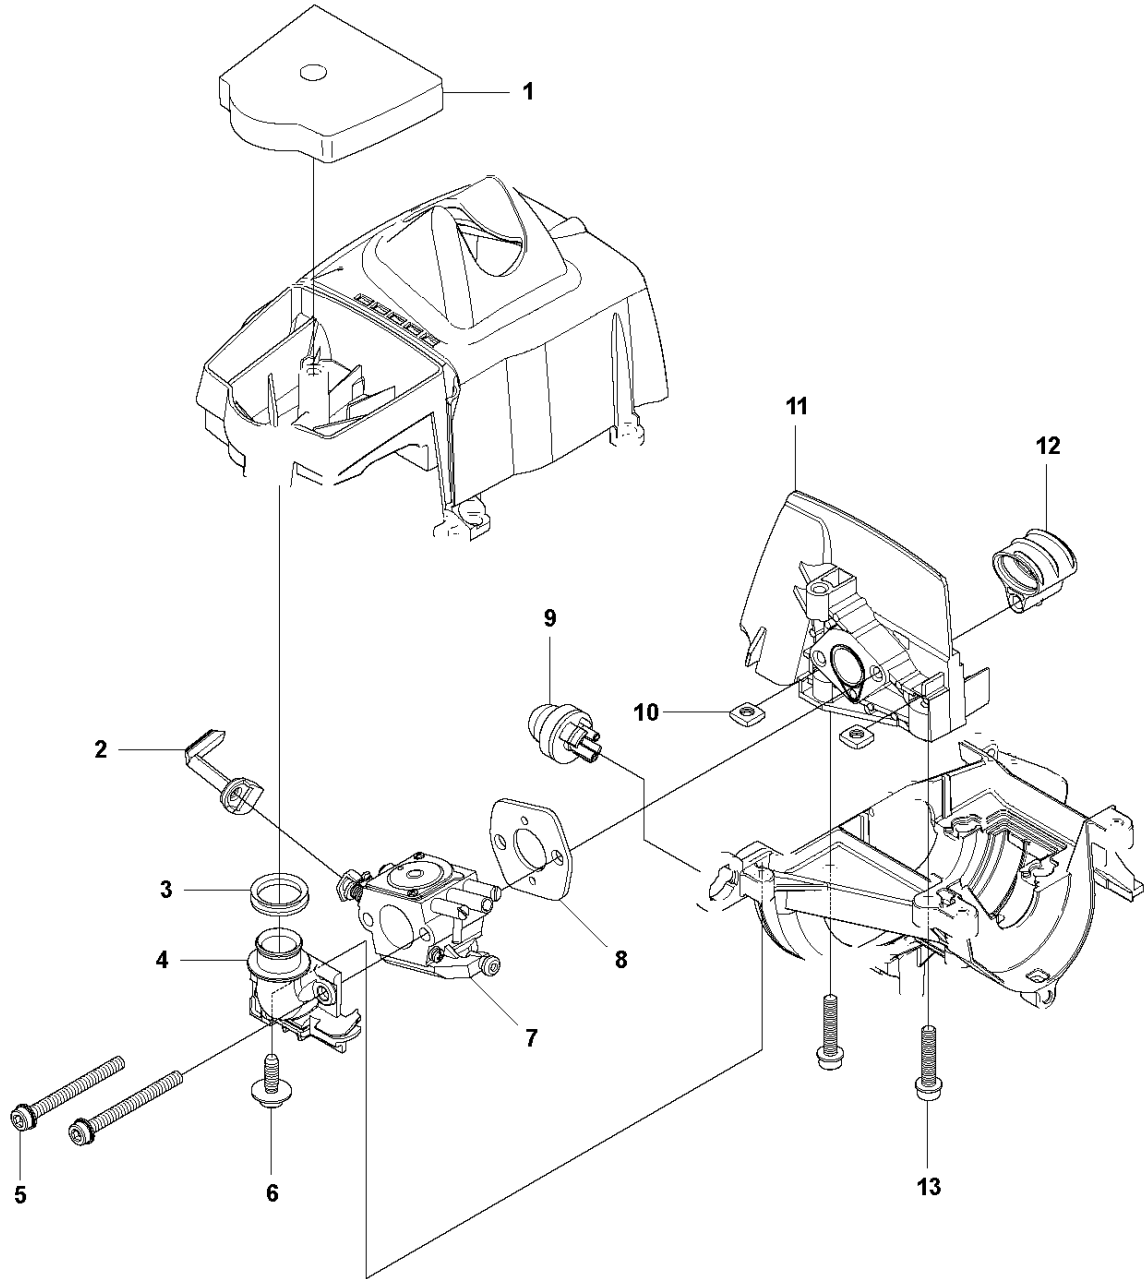

D 326Ex
CARBURETOR & AIR FILTER

CARBURETOR & AIR FILTER

326 E X-SERIES from 2014-12

Ref	Part No	Description	Remark	QTY KIT
1	537 14 31-01	AIR FILTER ASSY		1
2	503 96 25-01	CHOKE CONTROL		1
3	740 68 11-21	V-RING		1
4	502 49 90-01	BRACKET		1
5	503 21 75-50	SCREW IHSCFT		2
6	503 21 77-16	SCREW IHSCFT		1
7	503 28 34-01	CARBURETTOR	Zama C1Q-EL24	1
8	503 49 71-01	GASKET		1
9	503 93 66-01	PRIMER HOUSING		1
10	503 22 65-04	SQUARE NUT		2
11	503 91 09-01	INSULATION WALL		1
12	503 94 26-01	INLET PIPE		1
13	505 27 10-01	FILTER		2