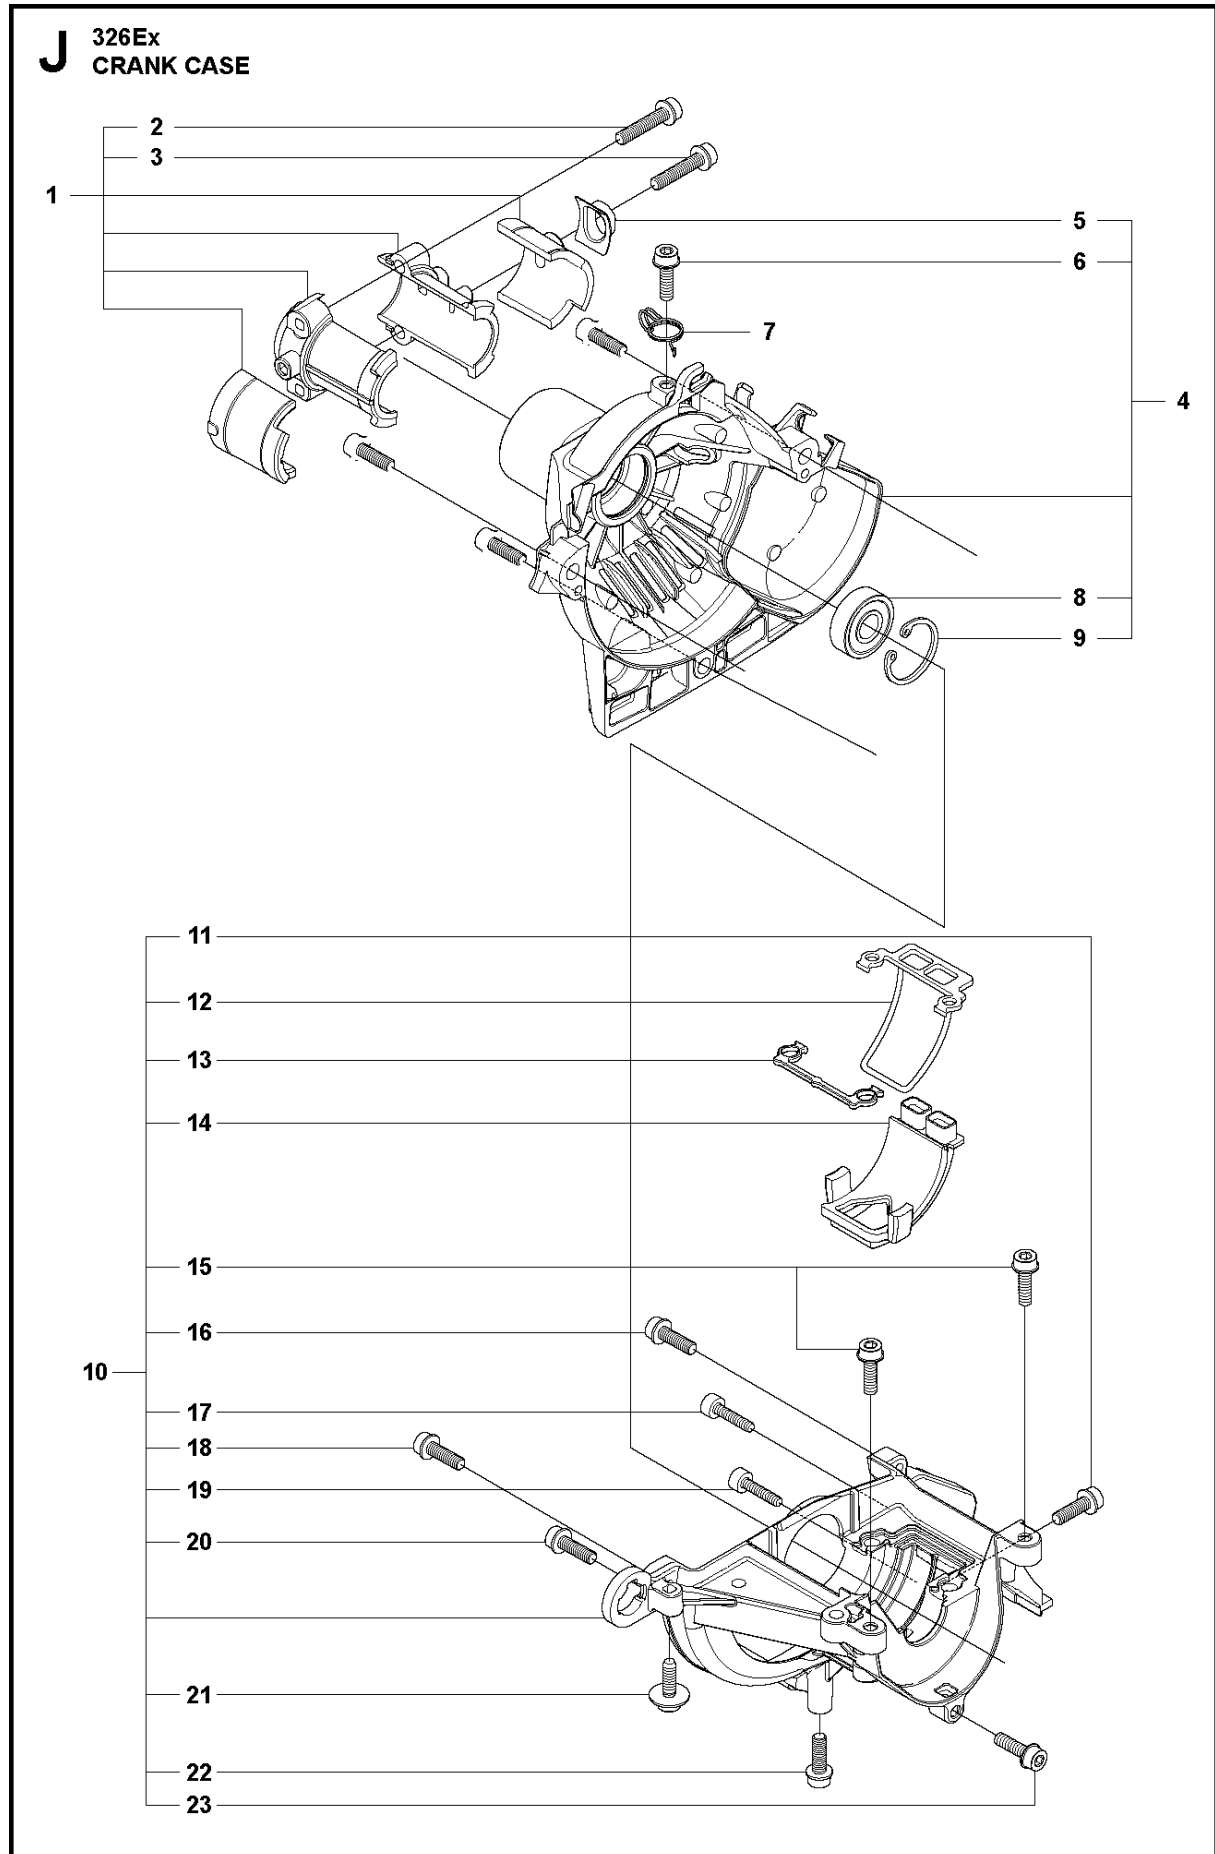

## COVER

326 E X-SERIES from 2014-12

Ref	Part No	Description	Remark	QTY KIT
1	537 21 32-10	KNOB		1
2	502 48 13-01	FILTER COVER		1
3	503 20 03-16	SCREW IHSCFM	M5x16	4
4	503 21 35-12	SCREW CCRPANT		2
5	502 48 16-01	ARM PROTECTION		1
6	544 84 81-01	HEAT PROTECTOR		1
7	503 21 68-20	SCREW IHSCFT		1
8	503 22 24-01	LOCKING NUT		1
10	502 48 14-01	CYLINDER COVER		1
11	503 20 03-16	SCREW IHSCFM		1
12	503 96 13-01	SCREW		1
13	740 42 06-00	O-RING		1
14	740 42 06-00	O-RING		1
15	502 48 15-01	COVER		1