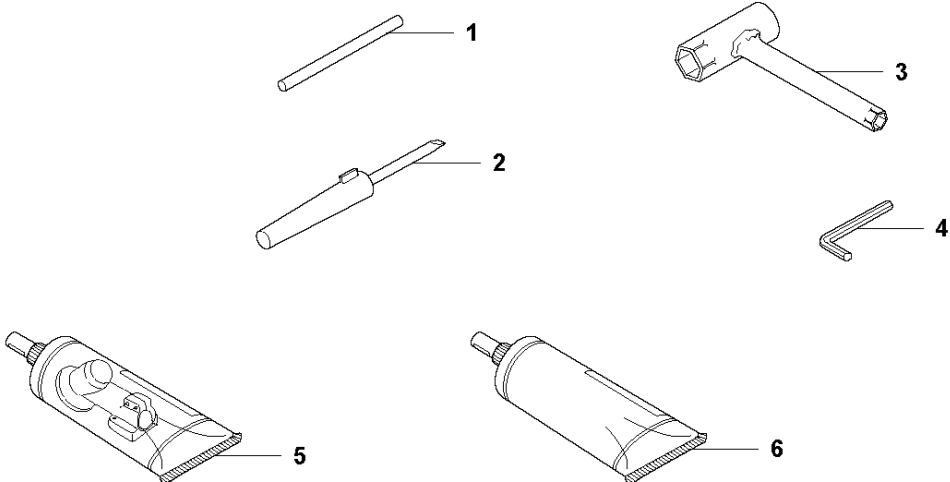

M 326Ex
ACCESSORIES

ACCESSORIES

326 E X-SERIES from 2014-12

Ref	Part No	Description	Remark	QTY KIT
1	502 28 59-01	STOP		1
2	501 60 02-03	SCREWDRIVER		1
3	502 11 46-02	SOCKET WRENCH		1
4	502 21 58-01	L-NYCKEL		1
5	503 97 64-01	GREASE		1
6	503 80 17-01	GREASE		1