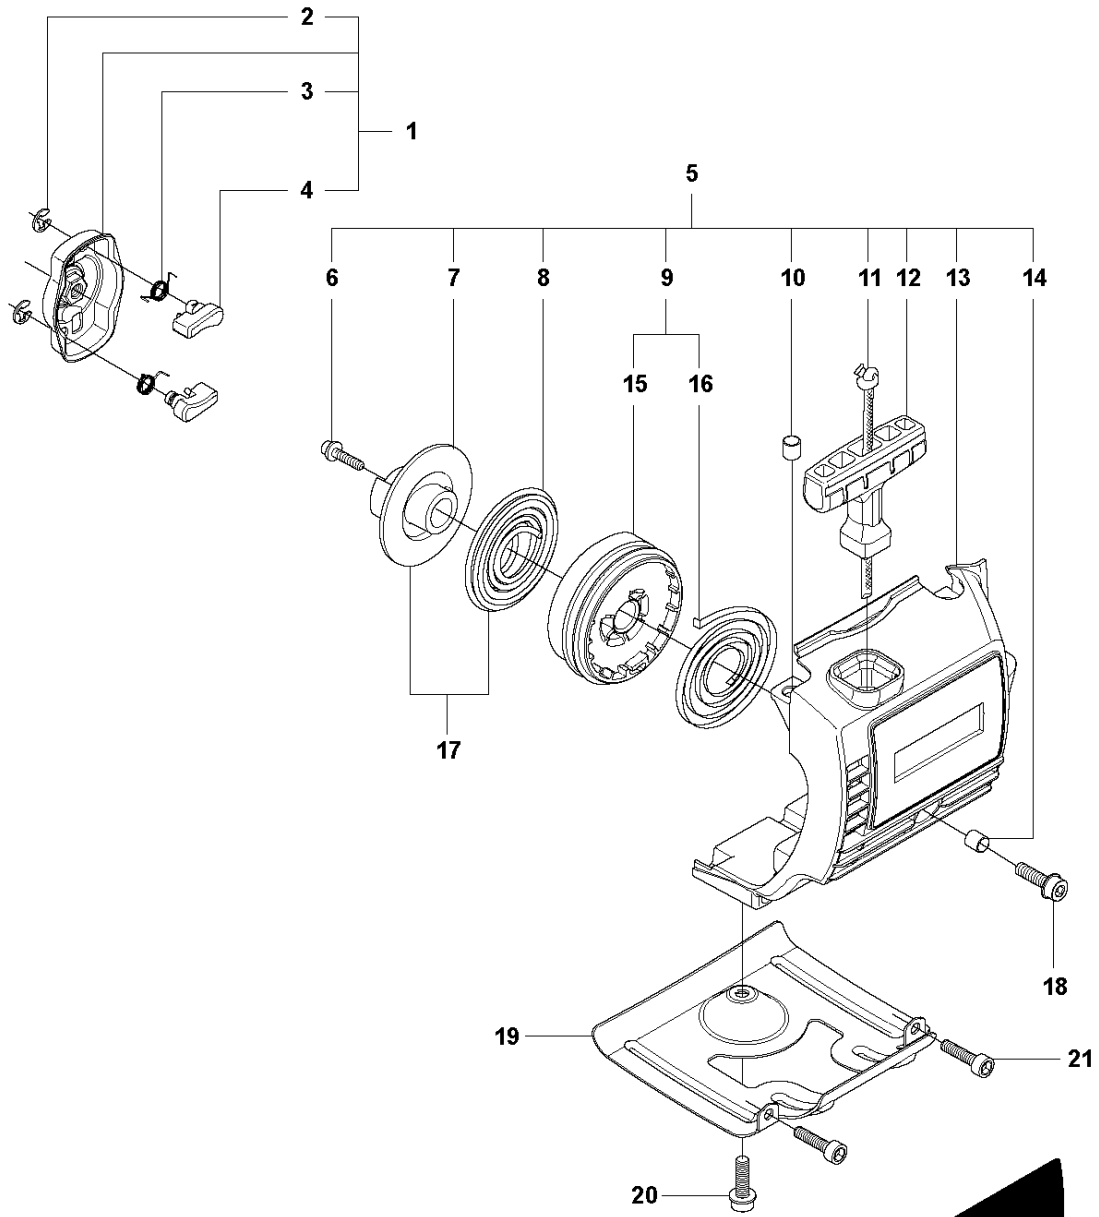

E 326Ex
STARTER

STARTER

326 E X-SERIES from 2014-12

Ref	Part No	Description	Remark	QTY	KIT
1	503 87 33-05	STARTER PAWL BRIDGE		1	
2	735 31 08-20	E-CLIP		2	1
3	503 87 36-01	SPRING		2	1
4	503 87 35-02	STARTER PAWL		2	1
5	544 07 11-02	STARTER ASSY		1	5
6	503 21 77-25	SCREW IH SCT		1	5
7	544 03 87-02	DRIVER		1	5
8	544 03 88-02	SPRING		1	5
9	544 16 65-01	STARTER PULLEY ASSY		1	5
10	537 37 93-02	SPACING SLEEVE		2	5
11	503 85 89-01	STARTER CORD		1	5
12	537 00 84-01	STARTER HANDLE		1	5
13	537 41 16-01	STARTER HOUSING		1	5
14	537 37 93-02	SPACING SLEEVE		1	5, 9
15	544 03 86-01	STARTER PULLEY		1	5, 9
16	503 85 90-01	RECOIL SPRING		1	
17	502 08 24-01	DRIVER		1	
18	503 20 03-16	SCREW IHSCFM	M5x16	1	
19	537 03 41-01	PROTECTIVE PLATE		1	
20	503 20 14-12	SCREW IHSCFMO	M5x12	1	
21	503 21 66-18	SCREW IH SCT		2	
22	537 35 34-30	LABEL		1