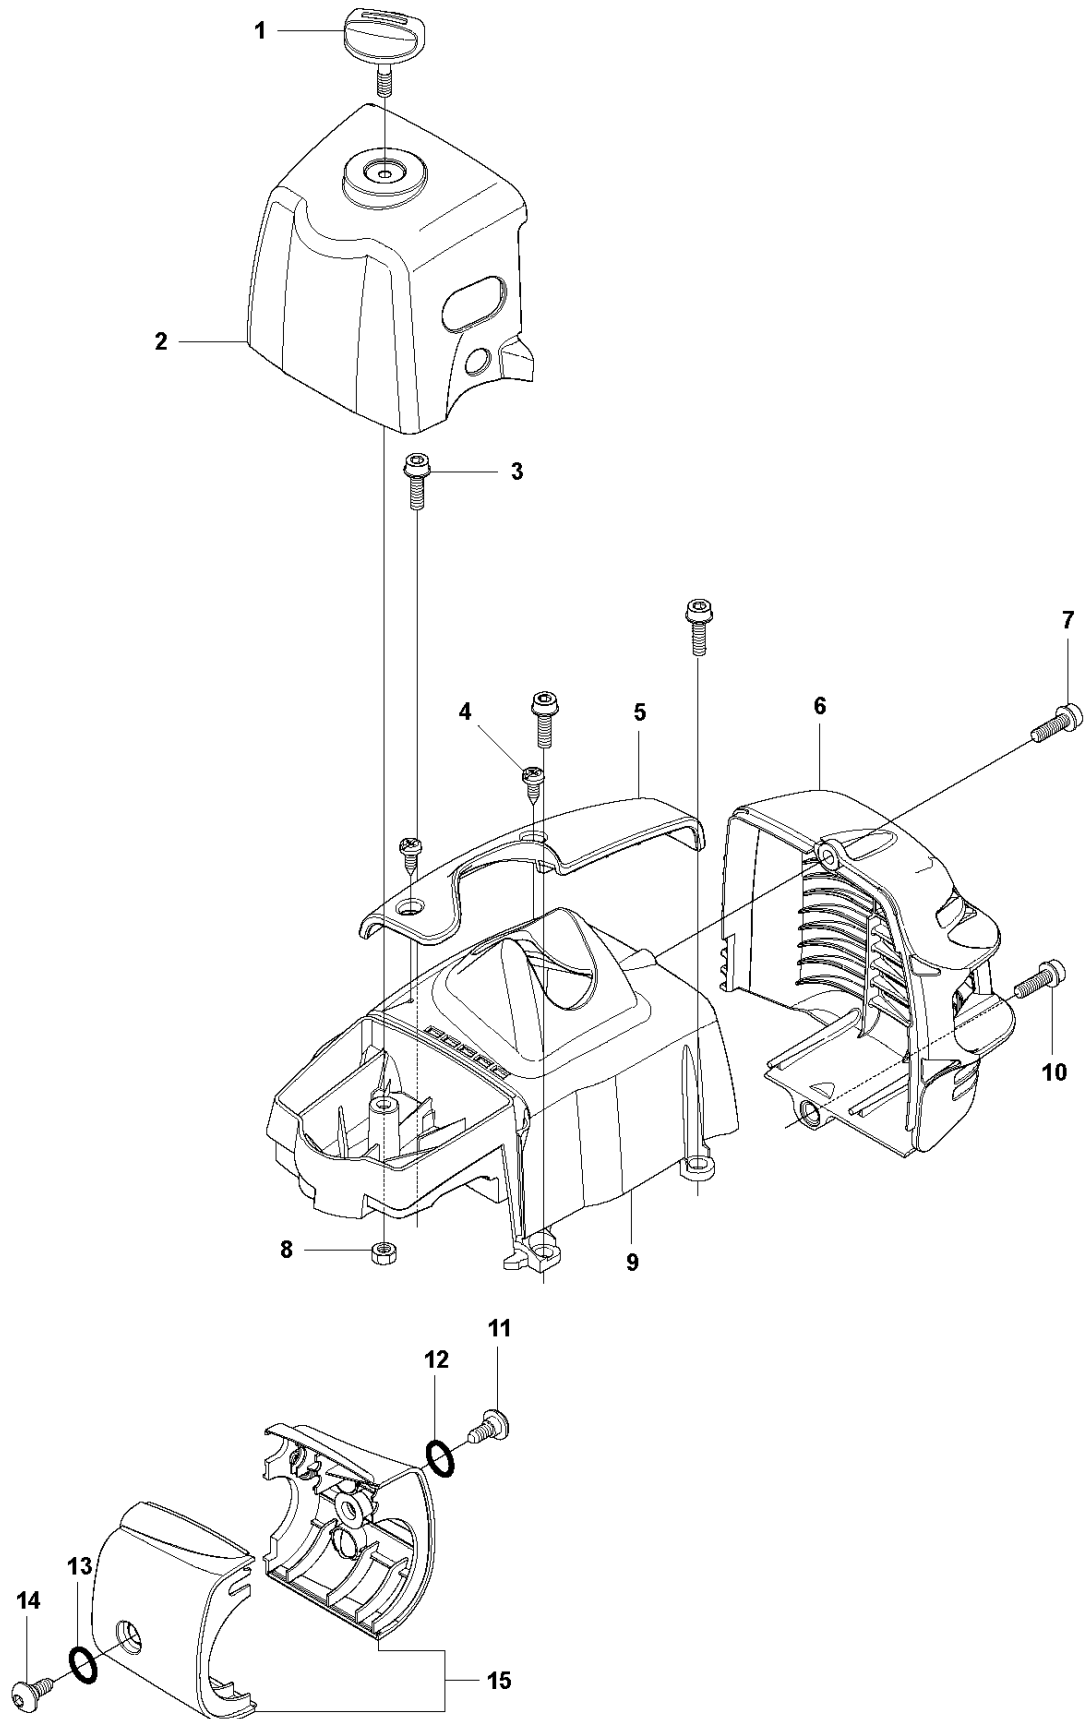

C 326Ex
COVERS

COVER

326 E X-SERIES from 2014-12

Ref	Part No	Description	Remark	QTY KIT
1	537 21 32-10	KNOB		1
2	502 48 13-01	FILTER COVER		1
3	503 20 03-16	SCREW IHSCFM	M5x16	4
4	503 21 35-12	SCREW CCRPANT		2
5	502 48 16-01	ARM PROTECTION		1
6	544 84 81-01	HEAT PROTECTOR		1
7	503 21 68-20	SCREW IHSCFT		1
8	503 22 24-01	LOCKING NUT		1
10	502 48 14-01	CYLINDER COVER		1
11	503 20 03-16	SCREW IHSCFM		1
12	503 96 13-01	SCREW		1
13	740 42 06-00	O-RING		1
14	740 42 06-00	O-RING		1
15	502 48 15-01	COVER		1