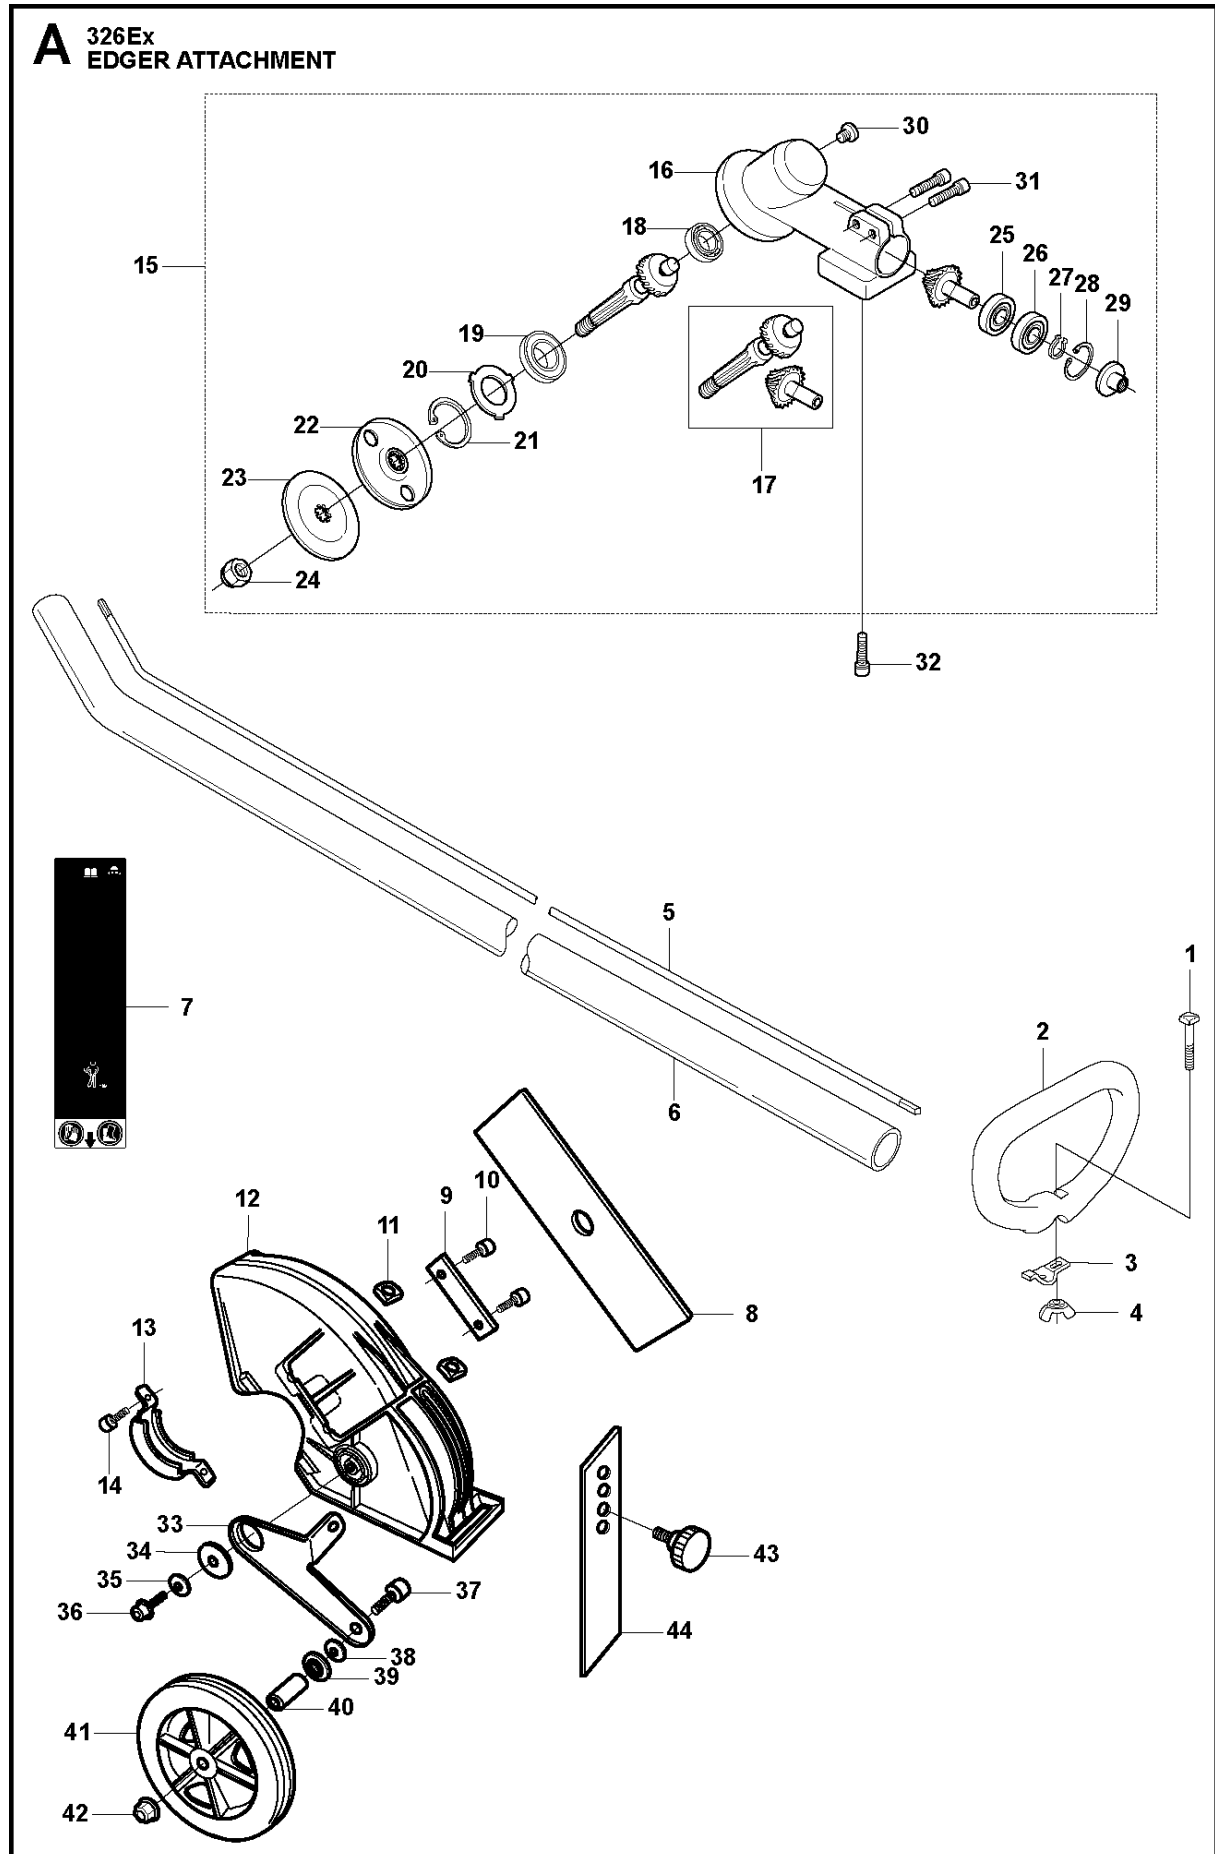

Ref	Part No	Description	Remark	QTY	KIT
1	503 21 98-35	SCREW		1	
2	537 07 68-02	HANDLE		1	
3	537 04 25-01	ATTACHMENT PLATE		1	
4	503 22 26-01	NUT		1	
5	503 84 69-01	SHAFT		1	
6	537 03 83-01	TUBE		1	
7	587 11 18-01	LABEL		1	
8	503 84 82-02	EDGER BLADE		1	
9	503 84 77-01	BASE PLATE		1	
10	503 20 07-25	SCREW IHSCFM		2	
11	502 19 71-01	SQUARE NUT		2	
12	503 84 65-01	PROTECTIVE COVER		1	
13	503 84 81-01	CLAMP		1	
14	725 53 68-56	SCREW IHSCM		2	
15	502 21 92-06	GEAR		1	
16	503 85 32-01	GEAR HOUSING		1	15
17	503 84 90-01	GEAR WHEEL		1	15
18	738 21 99-00	BALL BEARING		1	15
19	738 22 01-19	BALL BEARING		1	15
20	503 70 55-01	COVER WASHER		1	15
21	735 31 31-10	CIRCLIP		1	15
22	503 89 58-01	DRIVER		1	15
23	503 70 29-02	SUPPORT FLANGE		1	15
24	503 85 63-01	NUT		1	15
25	738 21 99-00	BALL BEARING		1	15
26	738 21 99-01	BALL BEARING		1	15
27	735 31 11-00	CIRCLIP		1	15
28	735 31 25-10	CIRCLIP		1	15
29	503 69 67-01	GASKET RING UPPER		1	15
30	503 20 15-01	SCREW IHHM		1	15
31	503 20 07-25	SCREW IHSCFM		1	15
32	503 20 07-25	SCREW IHSCFM		4	
33	503 84 67-01	BRACKET		1	
34	734 11 74-41	WASHER		1	
35	503 23 43-02	WASHER		1	
36	503 21 06-16	SCREW IHSCFT		1	
37	725 54 61-51	SCREW IHSCM		1	
38	734 11 64-01	WASHER		1	
39	503 26 15-01	SEALING RING		1	
40	503 84 73-01	PIPE		1	
41	503 84 74-01	WHEEL		1	
42	503 22 00-01	HEXAGON NUT FLANGE		1	
43	503 84 80-01	STEERING WHEEL		1	
44	503 84 68-01	SPLASH GUARD		1