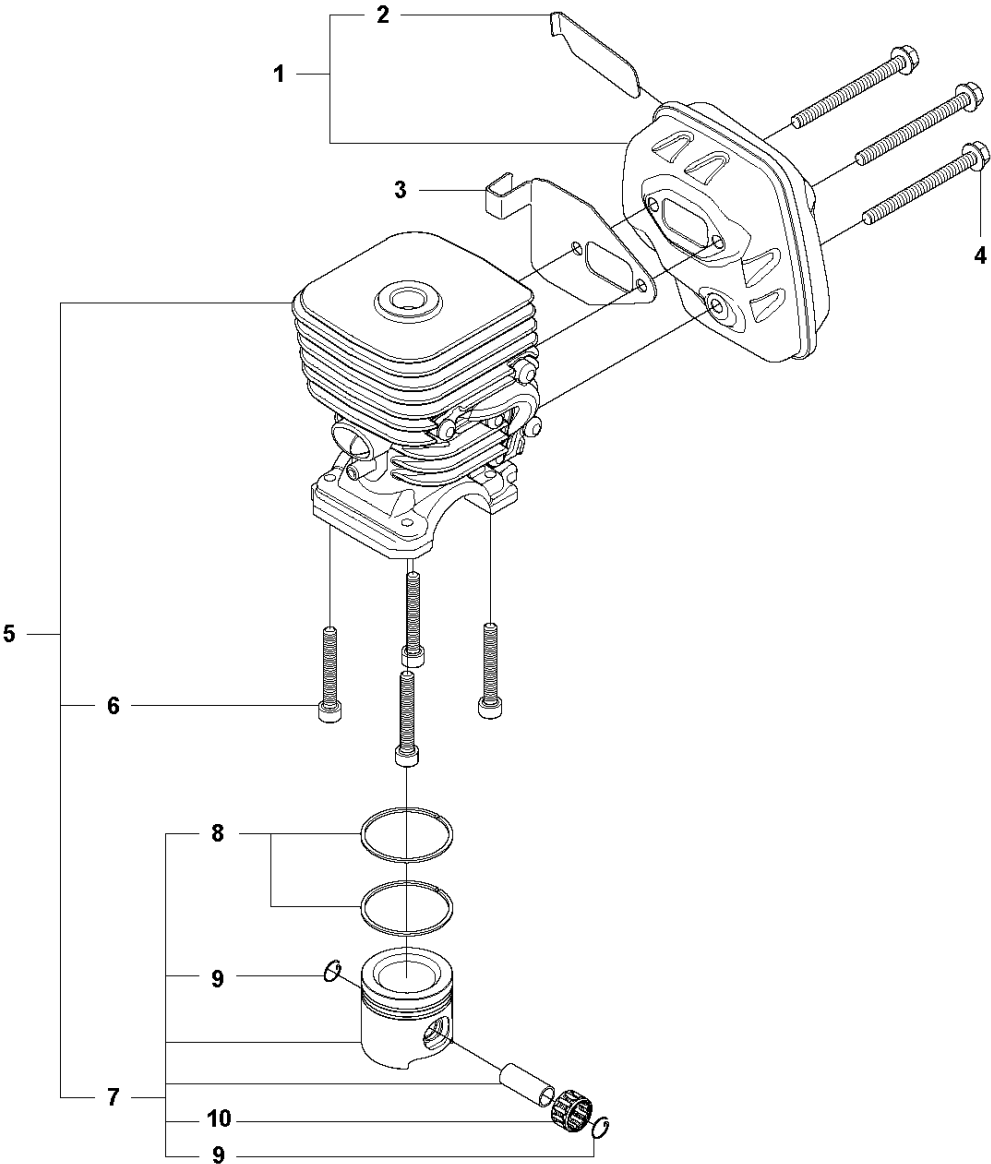

H 326Ex
CYLINDER PISTON & MUFFLER

CYLINDER, PISTON & MUFFLER

326 E X-SERIES from 2014-12

Ref	Part No	Description	Remark	QTY KIT	
1	537 22 17-04	MUFFLER ASSY	Cat.	1	
2	537 22 18-01	SPARK ARRESTOR SCREEN		1	1
3	537 01 41-01	GASKET		1	
4	502 07 81-01	SCREW EHHFM		3	
5	537 08 51-03	CYLINDER	Ø=34mm	1	
6	503 20 07-35	SCREW IHSCFM		4	5
7	537 40 59-02	PISTON		1	5
8	537 40 62-01	PISTON RING		1	7
9	737 44 08-00	CIRCLIP		1	7
10	503 71 22-01	BEARING		1	7