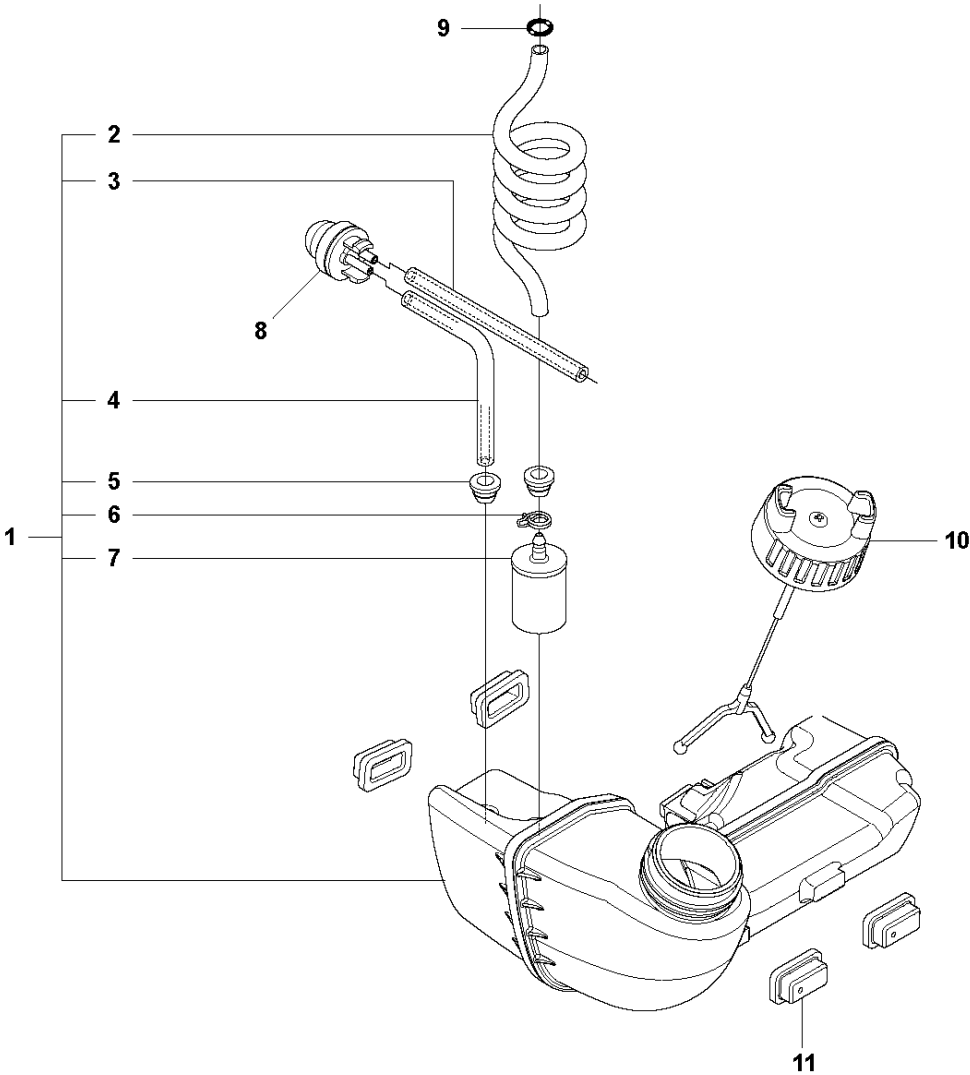

F 326Ex
FUEL TANK

FUEL TANK

326 E X-SERIES from 2014-12

Ref	Part No	Description	Remark	QTY	KIT
1	506 12 45-01	FUEL TANK ASSY		1	
2	544 32 50-01	FUEL HOSE		1	1
3	537 04 24-01	FUEL HOSE		1	1
4	537 04 24-01	FUEL HOSE		1	1
5	503 73 58-01	BUSHING		2	1
6	504 02 24-01	HOSE CLAMP		1	1
7	503 44 32-01	FILTER		1	1
8	503 93 66-01	PRIMER HOUSING		1	
9	537 18 49-01	O-RING		1	
10	544 88 97-02	TANK CAP		1	
11	503 91 10-01	SUSPENSION		4