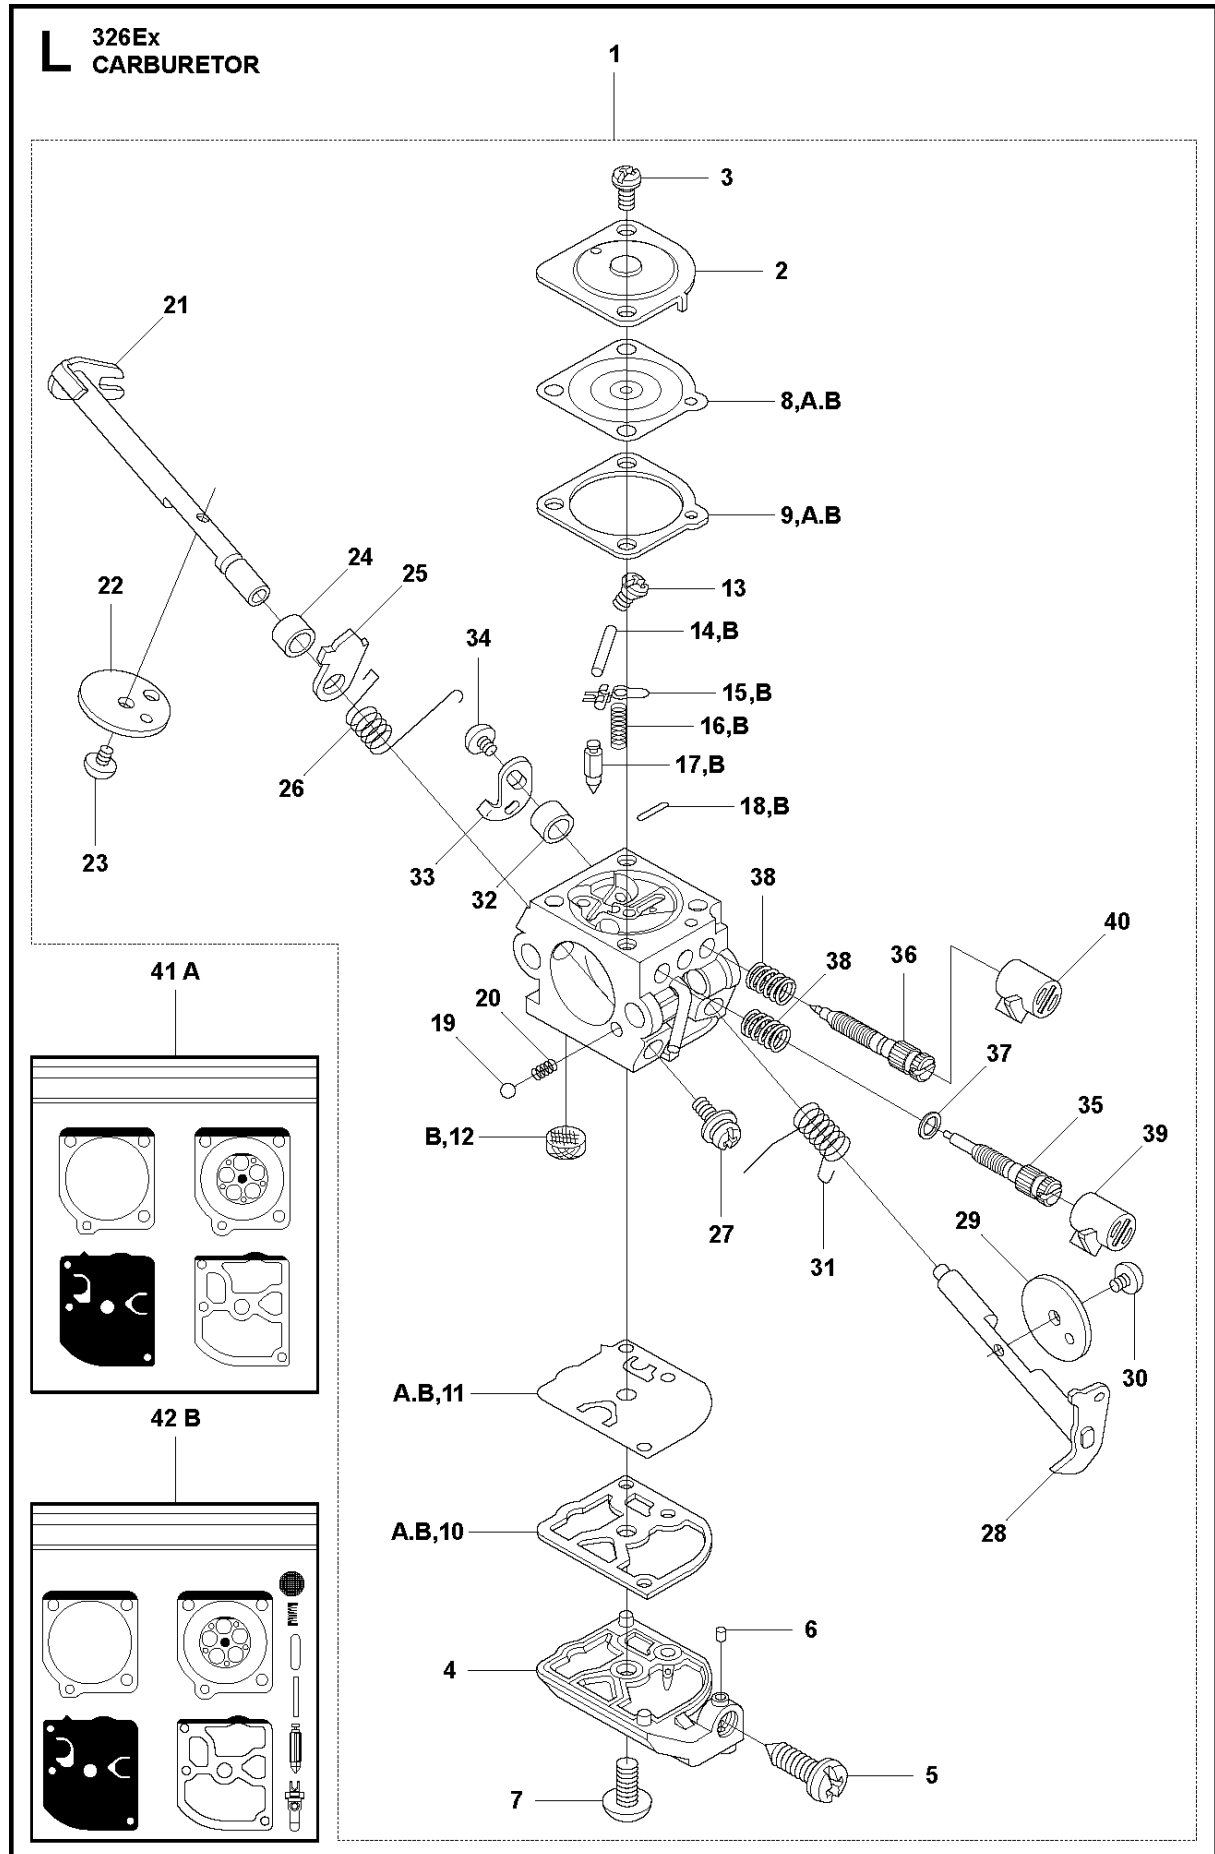

# SPARE PARTS LIST

TRIMMERS/EDGERS

326 E X-SERIES from 2014-12

**M** 326Ex  
ACCESSORIES

## ACCESSORIES

326 E X-SERIES from 2014-12

Ref	Part No	Description	Remark	QTY KIT
1	502 28 59-01	STOP		1
2	501 60 02-03	SCREWDRIVER		1
3	502 11 46-02	SOCKET WRENCH		1
4	502 21 58-01	L-NYCKEL		1
5	503 97 64-01	GREASE		1
6	503 80 17-01	GREASE		1

## CARBURETOR

326 E X-SERIES from 2014-12

Ref	Part No	Description	Remark	QTY	KIT
1	503 28 34-01	CARBURETTOR	Zama C1Q-EL24	1	
2	503 97 43-01	COVER		1	1
3	503 48 05-01	SCREW		2	1
4	537 02 02-01	COVER		1	1
5	537 02 07-01	SCREW		1	1
6	503 48 11-01	PIECE		1	1
7	503 47 96-01	SCREW		1	1
8	537 04 89-01	DIAPHRAGM		1	1,A,B
9	537 02 04-01	GASKET		1	1,A,B
10	537 02 01-01	GASKET PUMP		1	1,A,B
11	537 02 00-01	DIAPHRAGM PUMP		1	1,A,B
12	503 53 57-01	STRAINER		1	1,B
13	503 48 01-01	SCREW		1	1
14	503 48 00-01	PIN RETAINING SCREW		1	1,B
15	503 66 59-01	LEVER		1	1,B
16	537 02 03-01	SPRING		1	1,B
17	503 47 97-01	VALVE		1	1,B
18	537 02 08-01	PLUG		1	1,B
19	537 01 25-01	BALL		1	1
20	537 01 26-01	SPRING		1	1
21	537 02 09-01	SHAFT ASSY		1	1
22	537 37 03-01	VALVE		1	1
23	503 48 18-01	SCREW		1	1
24	503 48 19-01	COLLAR		1	1
25	537 04 90-01	LEVER		1	1
26	537 02 10-01	SPRING		1	1
27	503 75 53-01	SCREW		1	1
28	537 01 96-01	SHAFT ASSY		1	1
29	537 01 99-01	VALVE		1	1
30	503 47 92-01	SCREW		1	1
31	537 01 97-01	SPRING		1	1
32	503 47 89-01	COLLAR		1	1
33	537 01 98-01	LEVER		1	1
34	503 47 90-01	SCREW		1	1
35	537 02 06-01	SCREW		1	1
36	537 12 78-01	SCREW		1	1
37	503 97 40-01	WASHER		1	1
38	503 48 08-01	SPRING		1	1
39	537 02 16-01	LIMITER CAP		1	1
40	537 02 16-01	LIMITER CAP		1	1
41,A	531 00 45-52	GASKET KIT		1	
42,B	531 00 45-53	SET		1	