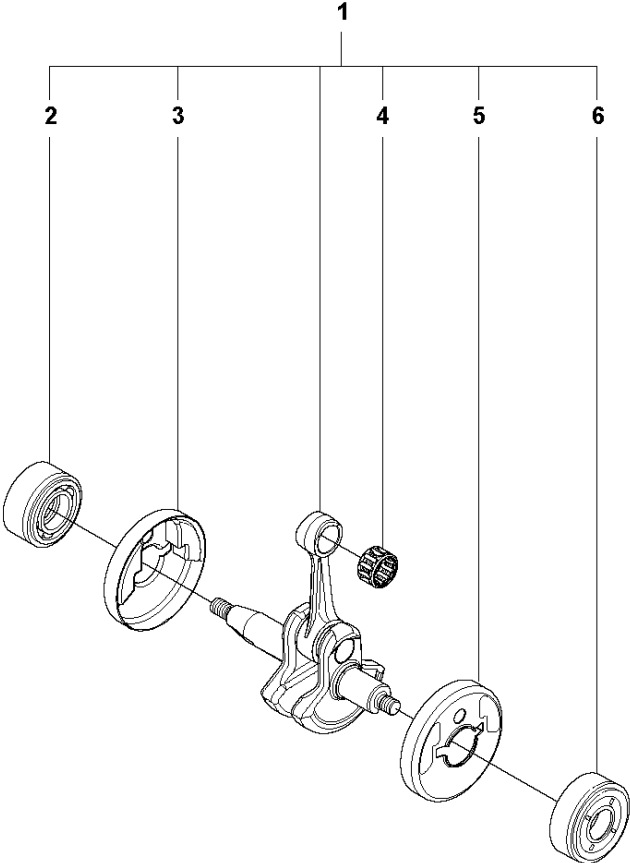

K 326Ex
CRANK SHAFT

CRANKSHAFT

326 E X-SERIES from 2014-12

Ref	Part No	Description	Remark	QTY	KIT
1	503 85 24-74	CRANKSHAFT ASSY		1	
2	503 94 02-03	BEARING CAGE		1	1
3	503 94 05-01	CUP		1	1
4	503 71 22-01	BEARING		1	1
5	503 94 05-01	CUP		1	1
6	503 94 02-03	BEARING CAGE		1	1