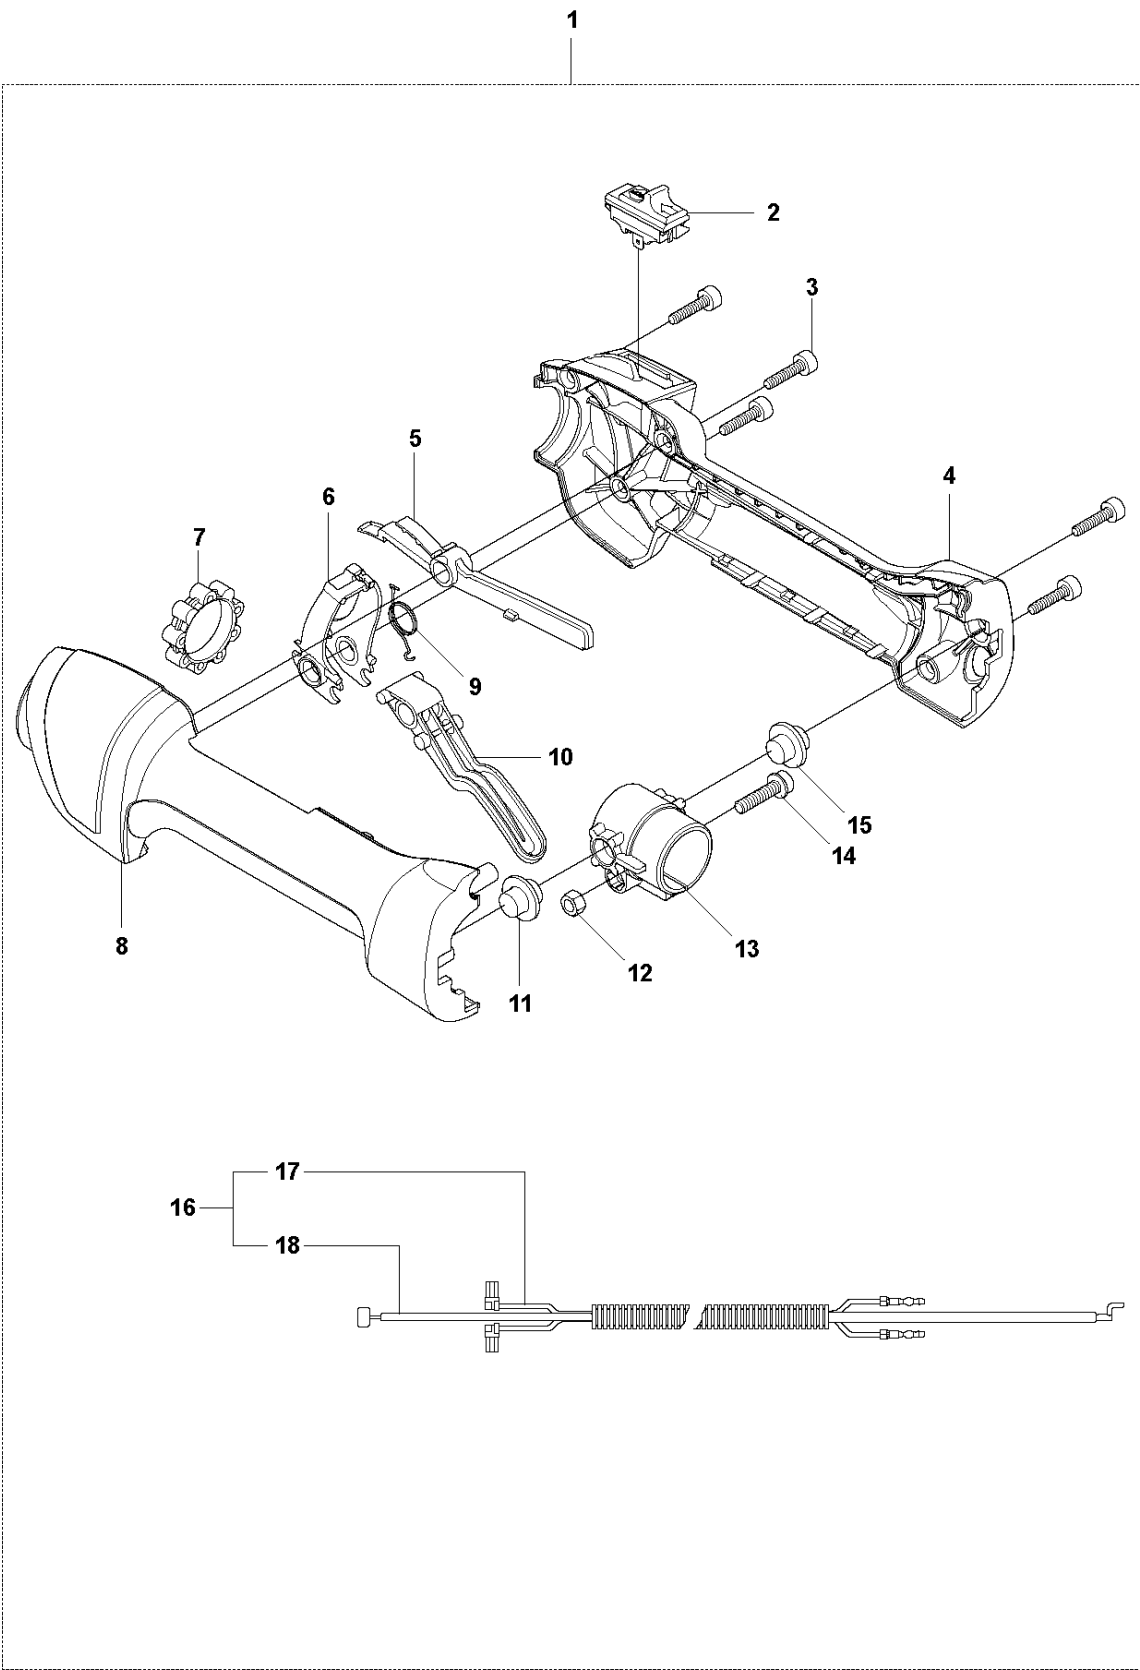

B 326Ex
THROTTLE CONTROLS

THROTTLE CONTROLS

326 E X-SERIES from 2014-12

Ref	Part No	Description	Remark	QTY	KIT
1	544 14 36-04	CONTROL		1	
2	537 41 90-01	SWITCH		1	1
3	503 21 66-18	SCREW IHSC T		5	1
4	544 10 02-02	HANDLE HALF RIGHT		1	1
5	503 87 80-01	THROTTLE LOCKOUT		1	1
6	503 91 81-01	THROTTLE LEVER		1	1
7	503 96 14-01	VIBRATION ABSORBER		1	1
8	544 10 03-02	HANDLE HALF LEFT		1	1
9	544 10 08-01	RECOIL SPRING		1	1
10	503 87 79-03	THROTTLE TRIGGER		1	1
11	544 10 17-02	RUBBER DAMPER		1	1
12	731 23 14-01	HEXAGON NUT		1	1
13	544 11 21-01	RETAINER		1	1
14	503 20 03-20	SCREW IHSCFM		1	1
15	544 10 17-02	RUBBER DAMPER		1	1
16	502 65 13-01	WIRING		1	1
17	502 53 16-01	SHORT CIRCUIT CABLE		1	1,16
18	544 17 17-03	THROTTLE WIRE ASSY		1	1,16