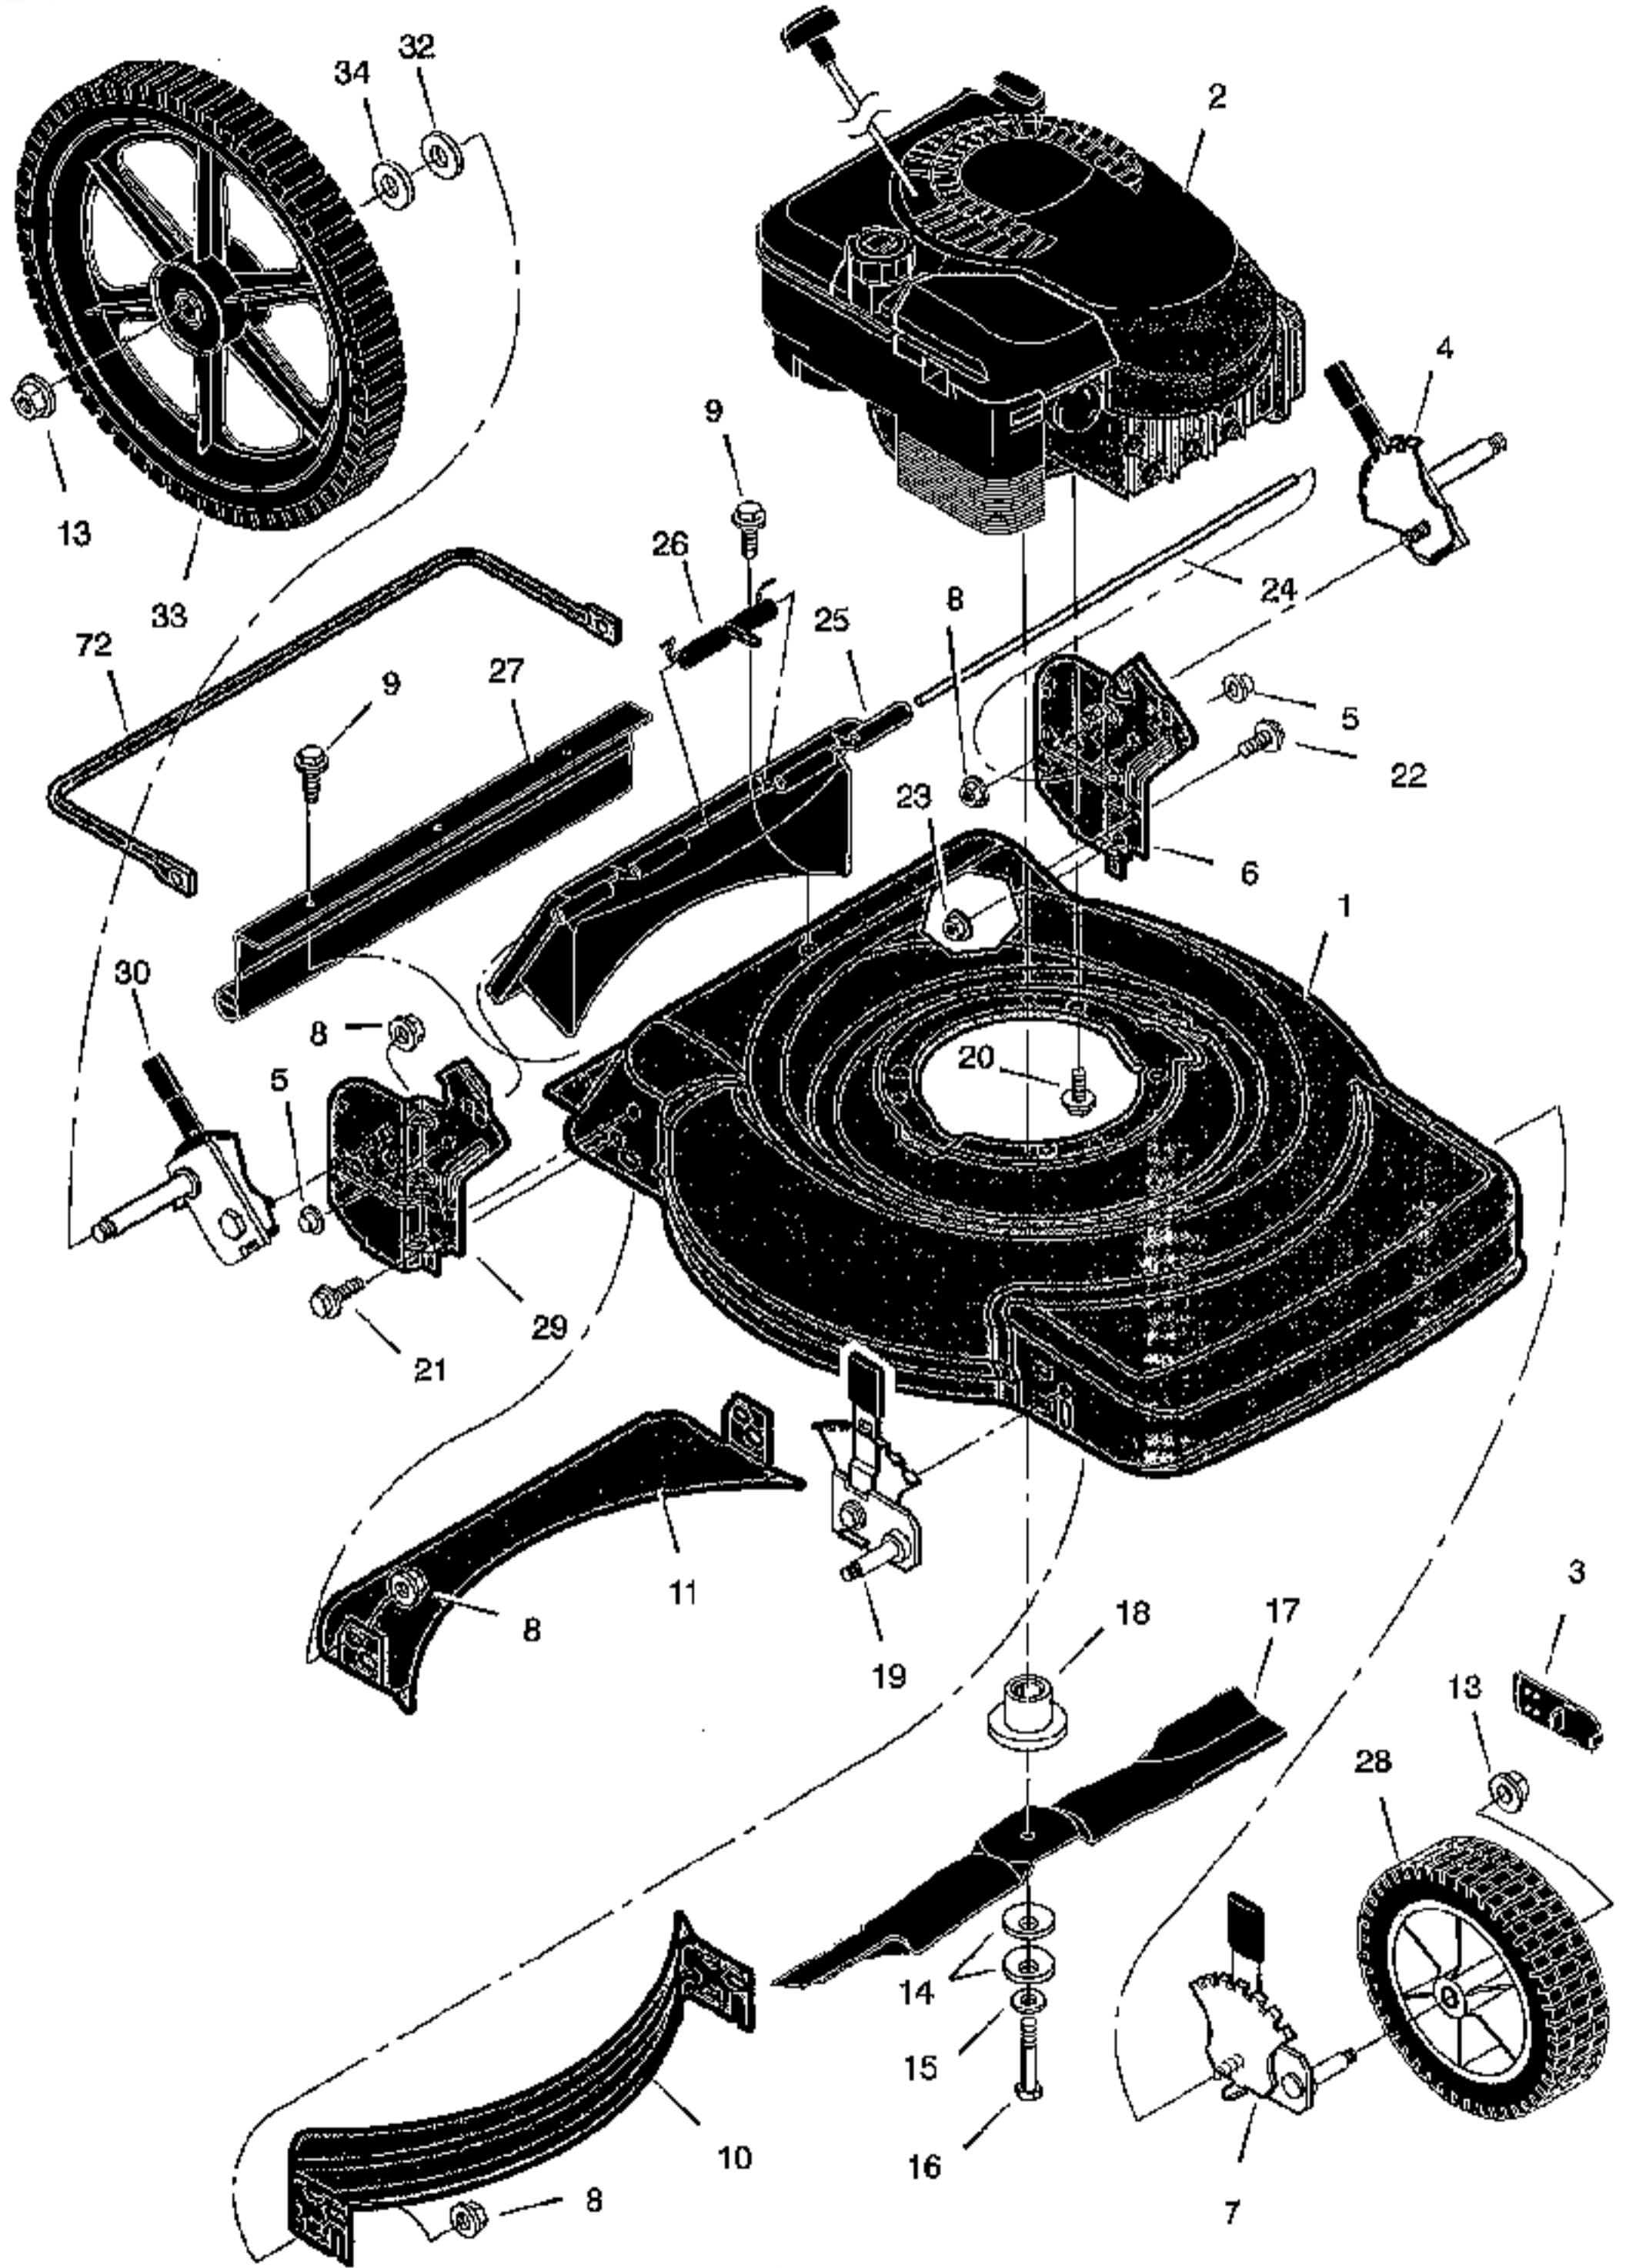

MODEL 22315x8C

REPAIR PARTS

MODEL 22315x8C

REPAIR PARTS

KEY NO.	DESCRIPTION	PART NO.
1	Housing	7501004
2	Engine *	*
3	Cap, Hub (Optional)	43615
4	Adjuster, Left Rear Height	672919
5	Push On Cap	28x49
6	Bracket, Left Handle	1101245E700
7	Adjuster, Left Front Height	672601
8	Nut, Flange	15x68
9	Screw	26x245
10	Baffle, Front	672915E700
11	Baffle, Rear	672916E700
13	Nut, Flange	15x84
14	Washer, Belleville	17x137
15	Washer	17x124
16	Bolt	1x153
17	Blade	1101120E701
18	Adapter, Blade	672503
19	Adjuster, Right Front Height	672600
20	Bolt, Engine	25x6
21	Bolt	1x85
22	Bolt	1x45
23	Nut, Flange	15x79
24	Rod, Pivot	215x21
25	Door, Rear (Black)	1101170
26	Spring	166x44
27	Guard, Rear	1101105
28	Wheel & Tire	71132
29	Bracket, Right Handle	1101244E700
30	Adjuster, Right Rear Height	672918
32	Washer	17x81
33	Wheel, Rear	672745
34	Washer	20x9
35	Cover, Mulch (Black)	1101098
36	Rod, Pivot	215x19 Z
37	Spring, Torsion	166x38
38	Deflector, Chute (Black)	1101097
65	Push On Cap	28x42
72	Brace	1101008E701
--	Instruction Book	F-010432J

KEY NO.	DESCRIPTION	PART NO.	KEY NO.	DESCRIPTION	PART NO.
1	Handle, Upper (Black)	71581E701	14	Bracket, Stop Lever	43620 BC
2	Handle, Lower (Black)	672906E701	15	Fastener, Cable	1101352
3	Bolt	2x77	16	Engine Stop Cable	1101363
4	Knob, Plastic	71294	17	Bolt, Carriage	2x81
7	Locknut	15x116	18	Washer	19x8
12	Guide, Rope	71530	19	Knob, Plastic	71495
13	Engine Stop Lever	43653E700			