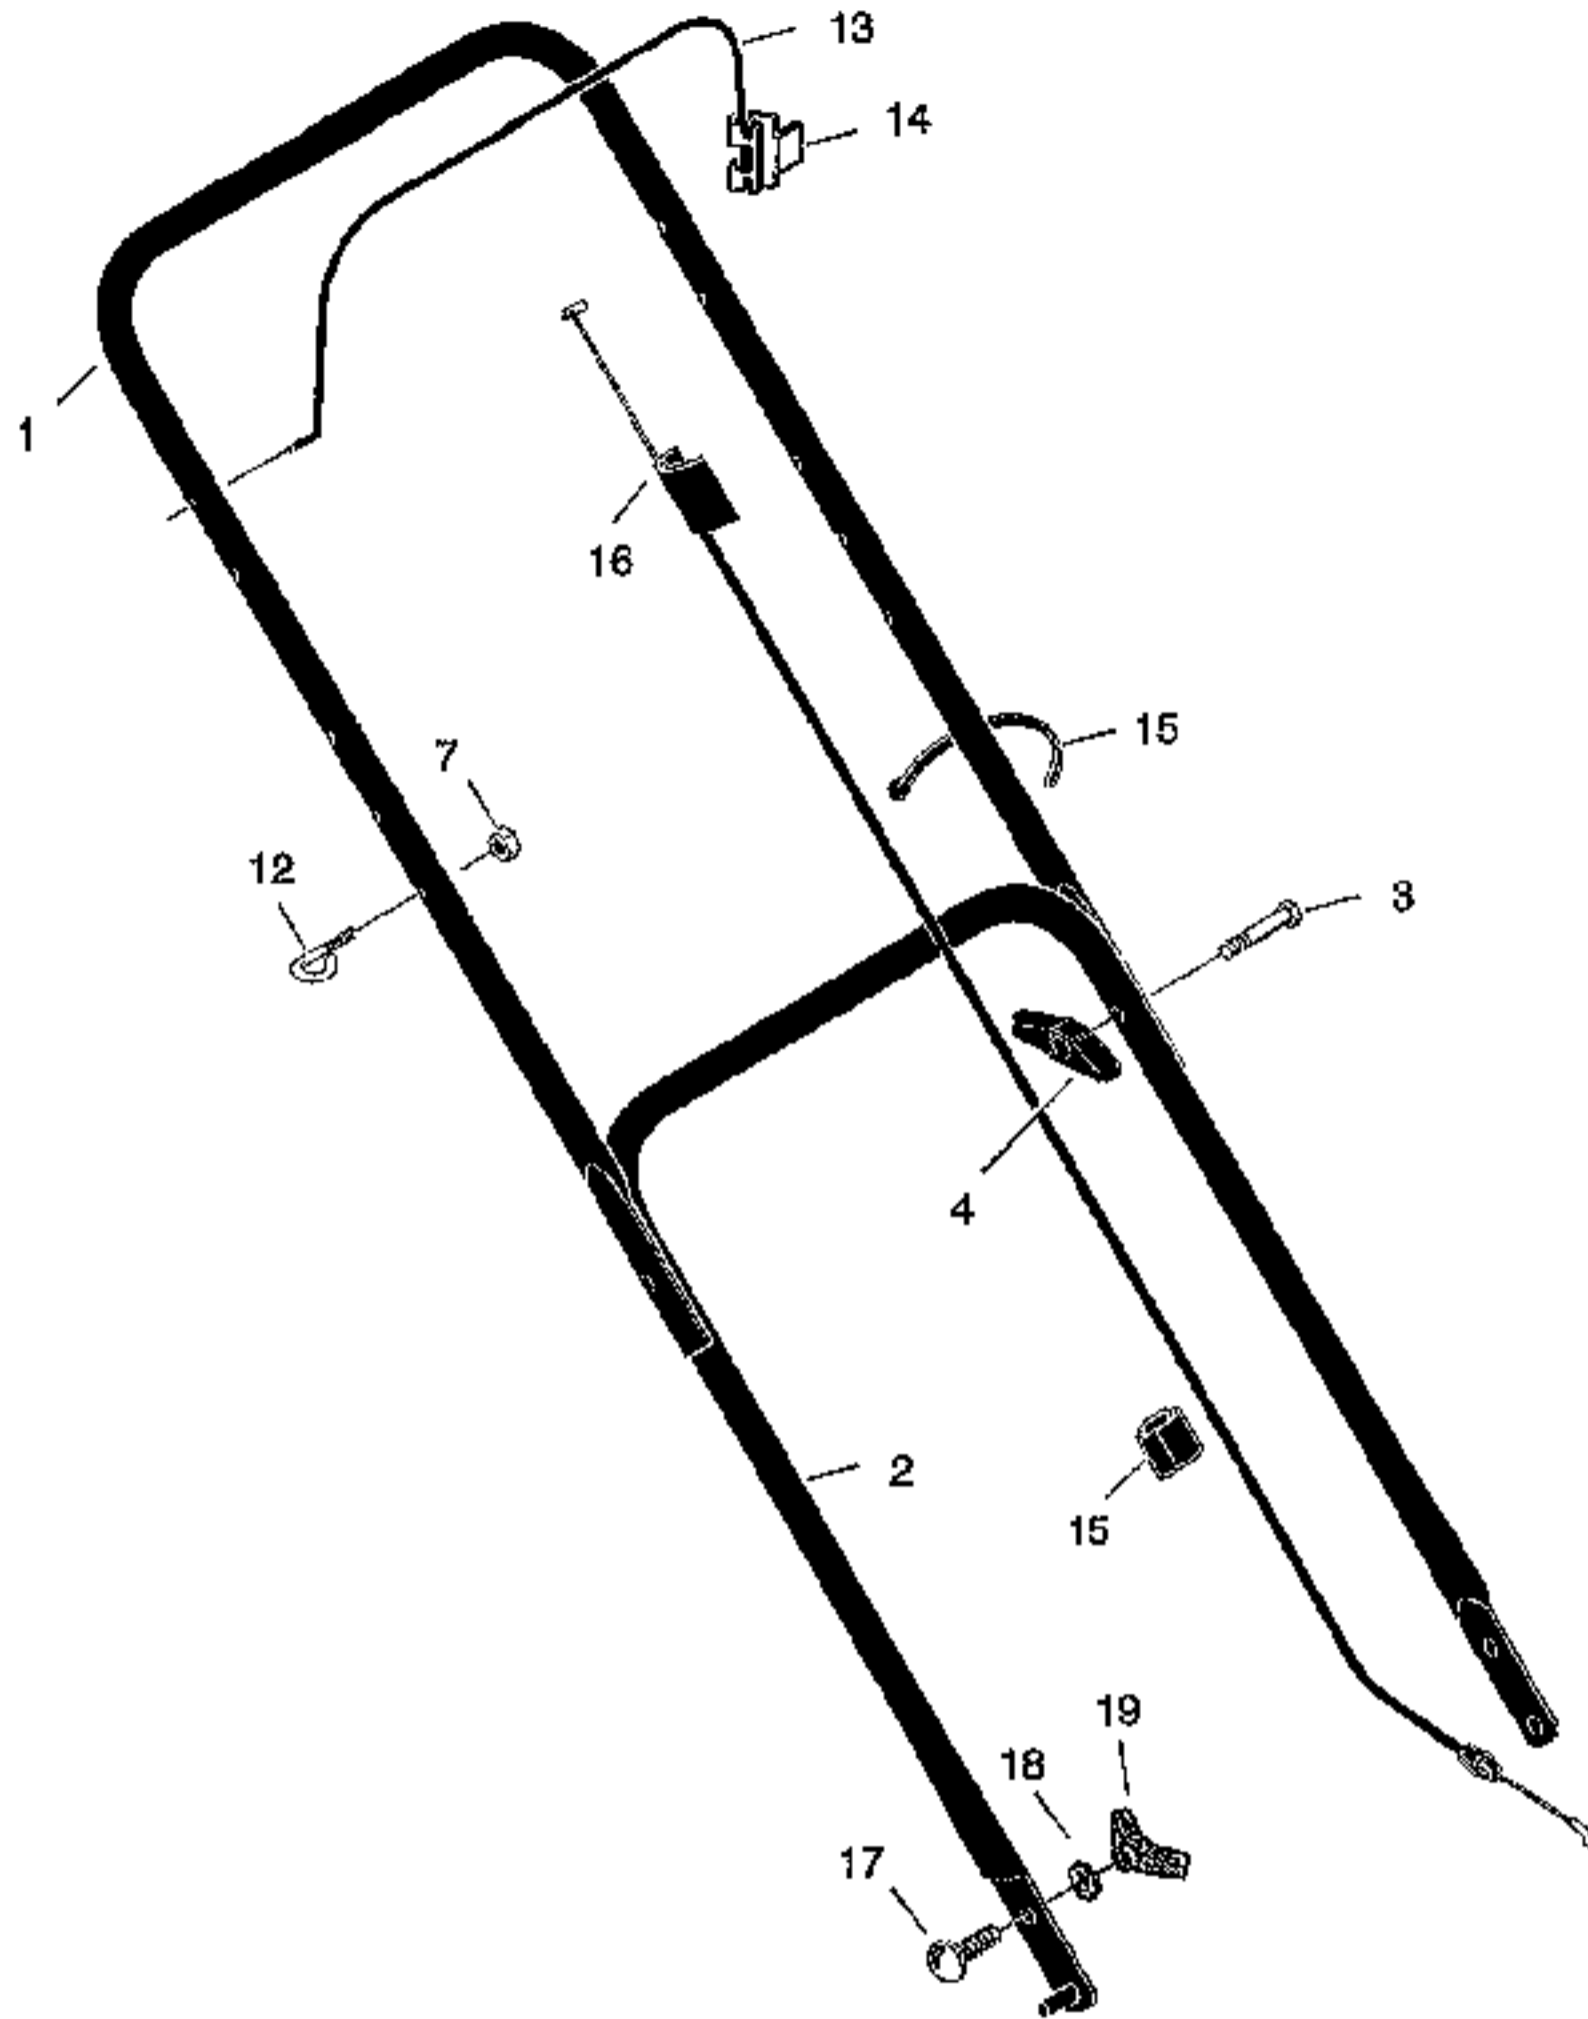

MODEL 22315x8C

REPAIR PARTS

MODEL 22315x8C

REPAIR PARTS

KEY NO.	DESCRIPTION	PART NO.
1	Housing	7501004
2	Engine *	*
3	Cap, Hub (Optional)	43615
4	Adjuster, Left Rear Height	672919
5	Push On Cap	28x49
6	Bracket, Left Handle	1101245E700
7	Adjuster, Left Front Height	672601
8	Nut, Flange	15x68
9	Screw	26x245
10	Baffle, Front	672915E700
11	Baffle, Rear	672916E700
13	Nut, Flange	15x84
14	Washer, Belleville	17x137
15	Washer	17x124
16	Bolt	1x153
17	Blade	1101120E701
18	Adapter, Blade	672503
19	Adjuster, Right Front Height	672600
20	Bolt, Engine	25x6
21	Bolt	1x85
22	Bolt	1x45
23	Nut, Flange	15x79
24	Rod, Pivot	215x21
25	Door, Rear (Black)	1101170
26	Spring	166x44
27	Guard, Rear	1101105
28	Wheel & Tire	71132
29	Bracket, Right Handle	1101244E700
30	Adjuster, Right Rear Height	672918
32	Washer	17x81
33	Wheel, Rear	672745
34	Washer	20x9
35	Cover, Mulch (Black)	1101098
36	Rod, Pivot	215x19 Z
37	Spring, Torsion	166x38
38	Deflector, Chute (Black)	1101097
65	Push On Cap	28x42
72	Brace	1101008E701
--	Instruction Book	F-010432J

KEY NO.	DESCRIPTION	PART NO.	KEY NO.	DESCRIPTION	PART NO.
1	Handle, Upper (Black)	71581E701	14	Bracket, Stop Lever	43620 BC
2	Handle, Lower (Black)	672906E701	15	Fastener, Cable	1101352
3	Bolt	2x77	16	Engine Stop Cable	1101363
4	Knob, Plastic	71294	17	Bolt, Carriage	2x81
7	Locknut	15x116	18	Washer	19x8
12	Guide, Rope	71530	19	Knob, Plastic	71495
13	Engine Stop Lever	43653E700			