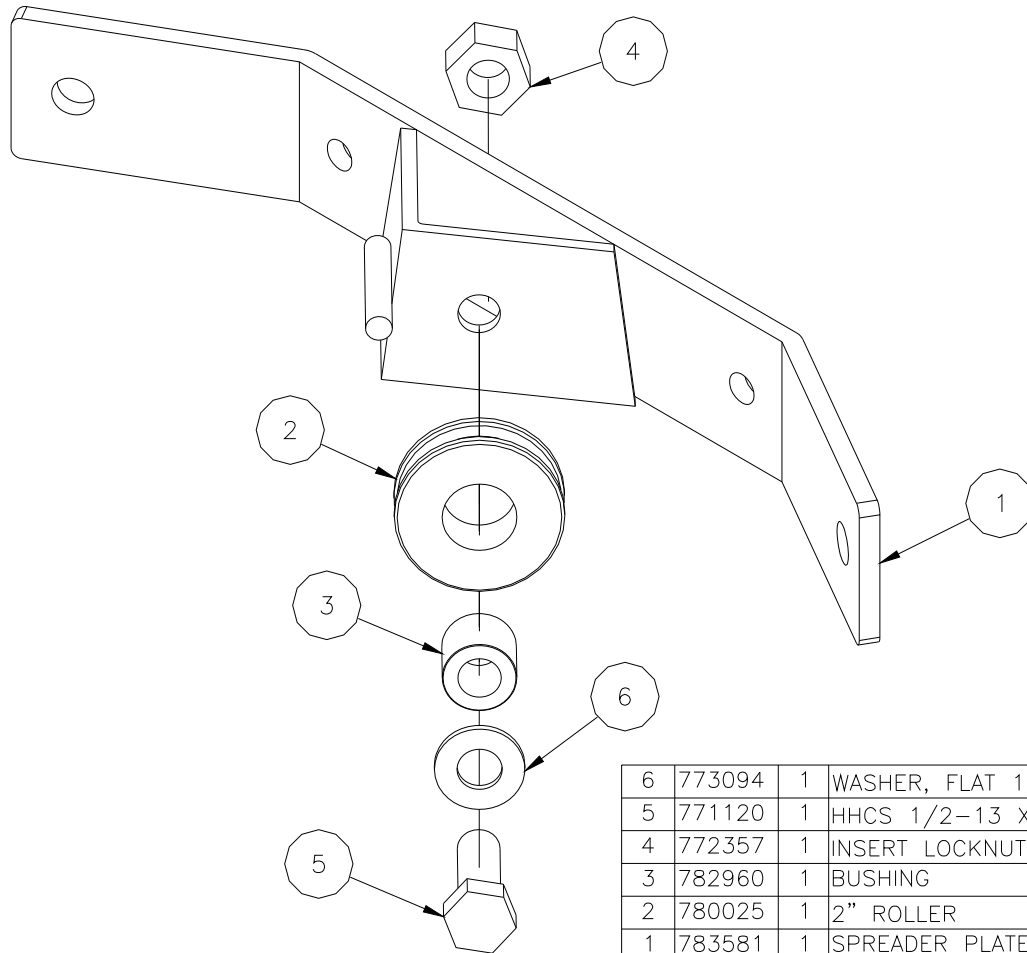

783582 - SPREADER PLATE ASSEMBLY

6	773094	1	WASHER, FLAT 1/2
5	771120	1	HHCS 1/2-13 X 1-1/2
4	772357	1	INSERT LOCKNUT 1/2-13
3	782960	1	BUSHING
2	780025	1	2" ROLLER
1	783581	1	SPREADER PLATE WELDMENT
Item	Part No.	Qty	Description
Parts List