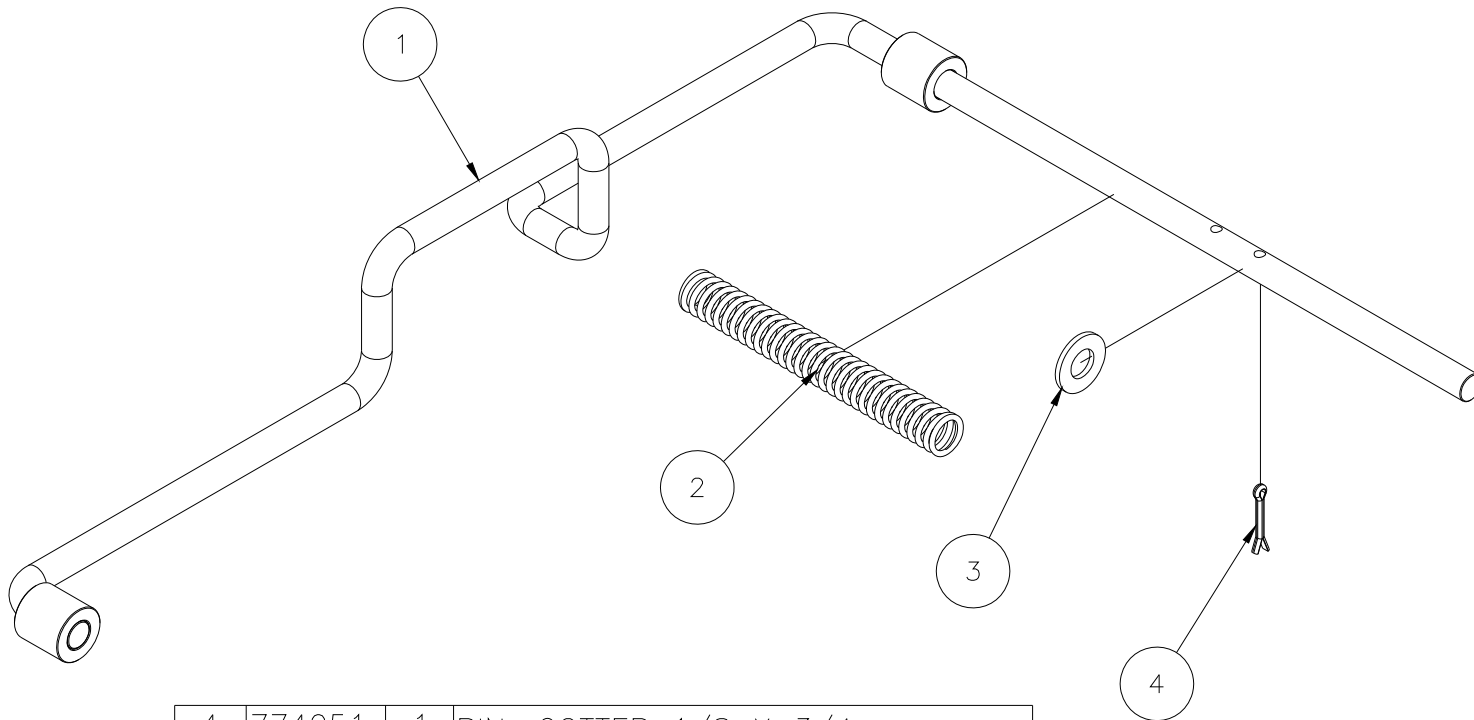

783040 - MAST HOLD DOWN BAR

4	774051	1	PIN, COTTER 1/8 X 3/4
3	773094	1	WASHER, FLAT 1/2 SAE
2	776218	1	SPRING 3/4 OD X 7-1/2 LG.
1	783041	1	MAST HOLD DOWN WELDMENT
Item	Part No.	Qty	Description
Parts List