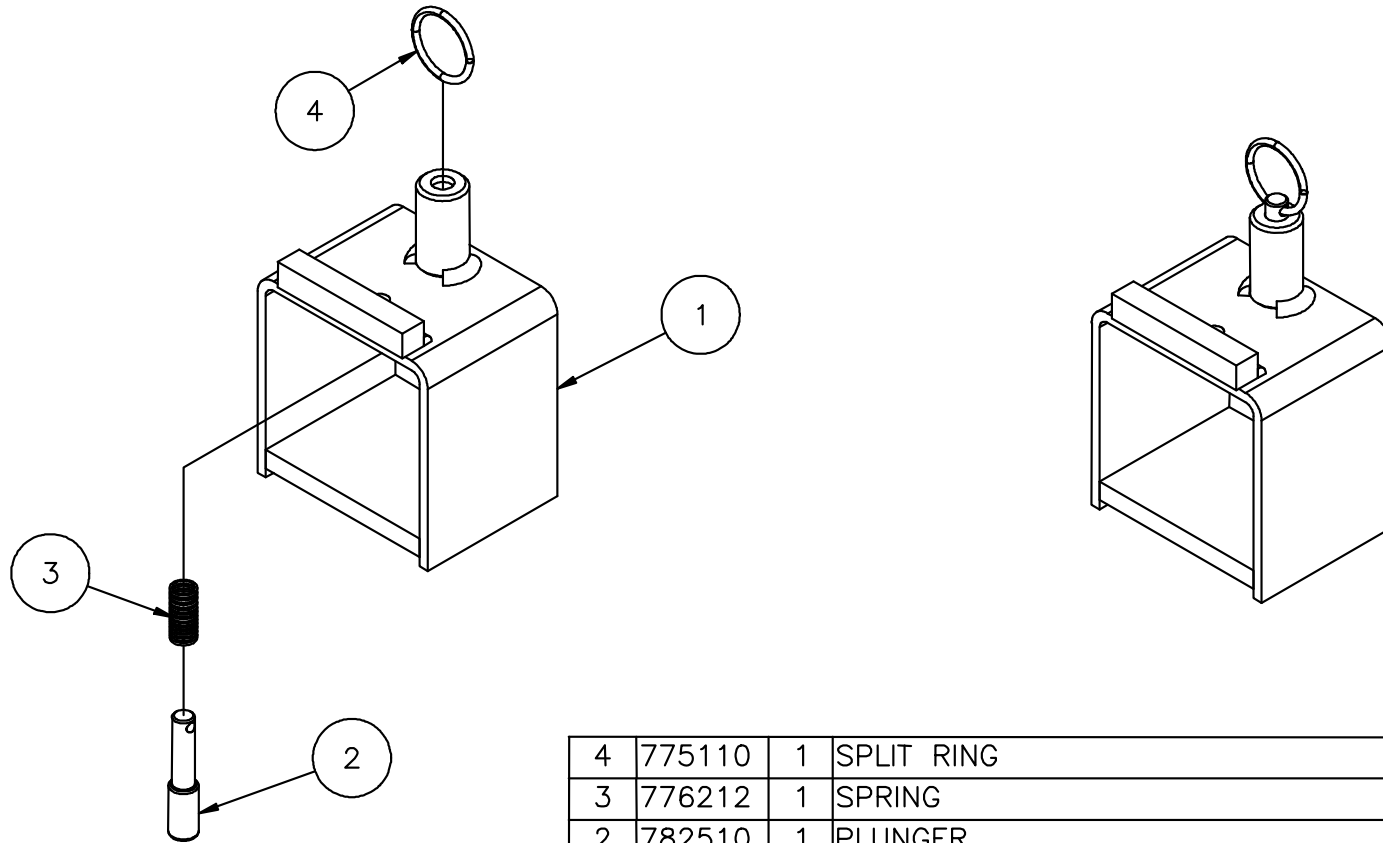

783746 - LEG LOCK ASSEMBLY

4	775110	1	SPLIT RING
3	776212	1	SPRING
2	782510	1	PLUNGER
1	783740	1	LEG LOCK WELDMENT
Item	Part No.	Qty	Description
Parts List