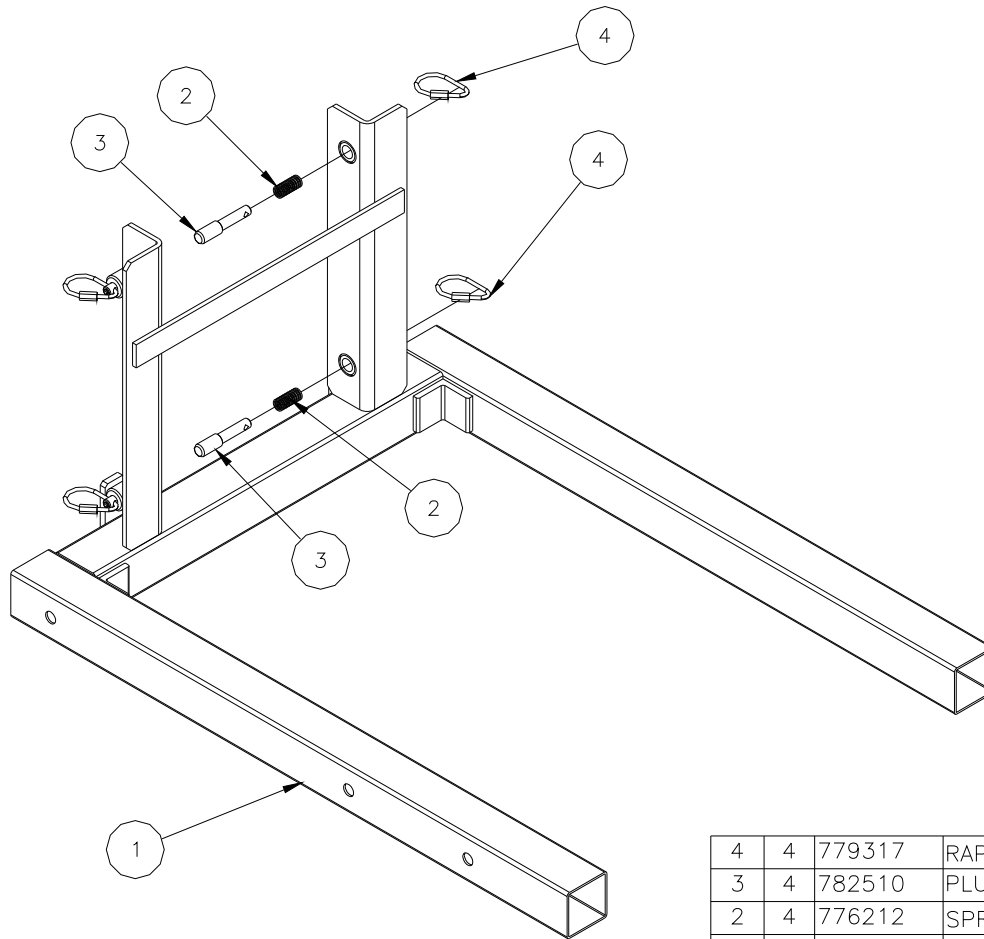

783653 - STANDARD FORK ASSEMBLY

4	4	779317	RAPID LINK, PEAR SHAPED 1/8"
3	4	782510	PLUNGER
2	4	776212	SPRING, #C0480-042-1250-M
1	1	783496	FORK WELDMENT GALVANIZED
	1	783547	FORK WELDMENT
Item	Qty	PART #	DESCRIPTION
Parts List