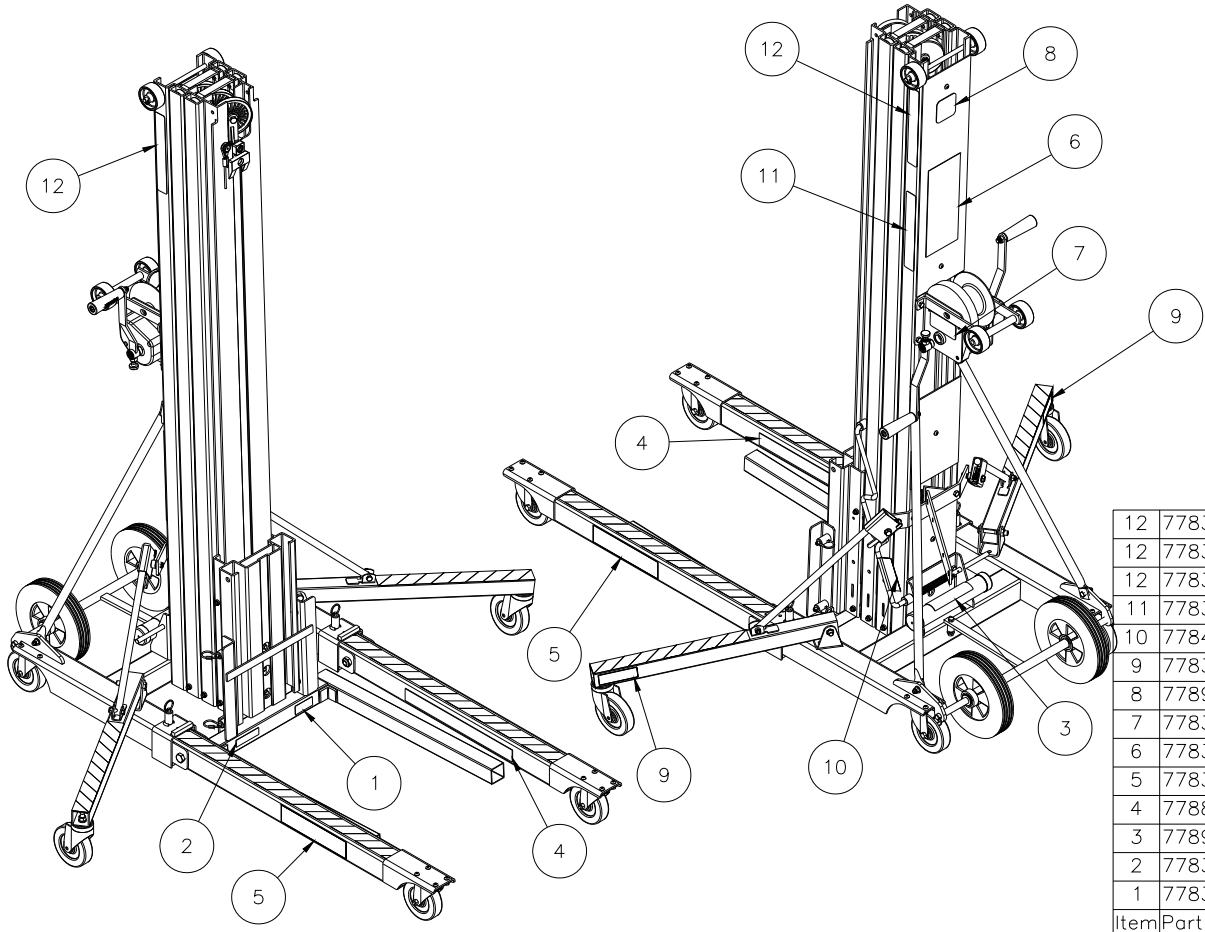

COMMON LABEL PLACEMENT

12	778372	2	Label, Model 2124
12	778371	2	Label, Model 2118
12	778370	2	Label, Model 2112
11	778373	1	LABEL, CE AND SERIAL NUMBER
10	778461	1	LABEL, MAST HOLD DOWN BAR TYPE
9	778348	2	LABEL, LOWER STABILIZER LEG
8	778920	1	LABEL, CAUTION CARRIAGE LATCH
7	778346	1	LABEL, WINCH RAISE/LOWER
6	778350	1	LABEL, GENERAL WARNINGS LARGE
5	778342	2	LABEL, SUMNER
4	778850	2	LABEL, DO NOT STAND UNDER LOAD
3	778906	1	LABEL, OPERATOR MANUAL READ BEFORE
2	778339	1	LABEL, CARRIAGE LATCH WARNING
1	778347	1	LABEL, NO RIDER WARNING
Item	Part No.	Qty	Description
Parts List