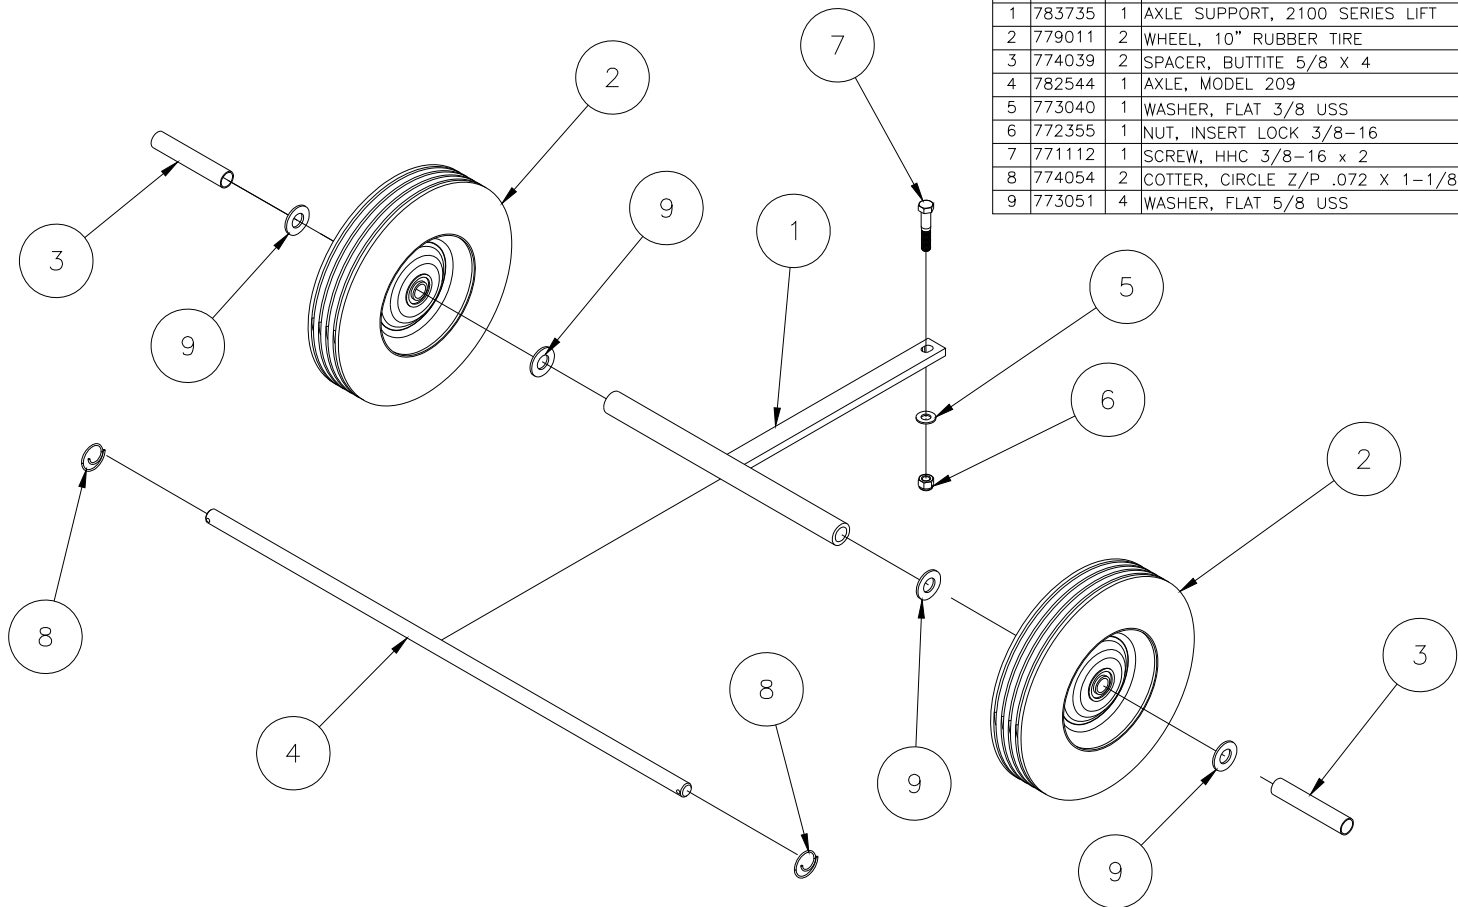

# 783679 - OUTRIGGER ASSEMBLY - OPTIONAL (OBSOLETE)

14	773091	2	WASHER, FLAT 7/8 USS PLT'D.
13	778348	2	LABEL, "LOWER STABILIZER LEG"
12	778352	3 FT.	TAPE, 2" B/Y CAUTION STRIPE
11	772355	2	NUT, INSERT LOCK 3/8-16
10	771090	2	SCREW, HHC 3/8-16 X 1-1/2
9	772358	2	NUT, INSERT JAM 1/2-13
8	771142	2	SCREW, HHC 1/2-13 X 3
7	772801	2	NUT, HEX 12MM
6	773590	2	WASHER, LOCK 1/2
5	779002	2	CASTER, 125 X 32 12MM STEM
4	783726	1	OUTRIGGER LOCK ASSEMBLY, LEFT
3	783718	1	OUTRIGGER LOCK ASSEMBLY, RIGHT
2	783717	2	OUTRIGGER SUPPORT BAR
1	783495	2	LEG WELDMENT, OUTRIGGER GALVANIZED
	783528	2	LEG WELDMENT, OUTRIGGER
ITEM	P/N	QTY	DESCRIPTION
PARTS LIST			

# 783718/783726 - OUTRIGGER LOCKS (OBSOLETE)

7	775230	1	RATCHET DOG SPRING
6	772355	1	3/8-16 INSERT LOCK NUT
5	771110	1	HHSC 3/8-16 x 2-1/2
4	773040	2	3/8 FLAT WASHER
3	783720	1	SPACER
2	783714	1	OUTRIGGER CAM ASSEMBLY
1	783725	1	LOCK TUBE WELDMENT
Item	Part No.	Qty	Description
Parts List			

# 783736 - 10" WHEEL KIT

Parts List			
Item	Part No.	Qty	Description
1	783735	1	AXLE SUPPORT, 2100 SERIES LIFT
2	779011	2	WHEEL, 10" RUBBER TIRE
3	774039	2	SPACER, BUTTITE 5/8 X 4
4	782544	1	AXLE, MODEL 209
5	773040	1	WASHER, FLAT 3/8 USS
6	772355	1	NUT, INSERT LOCK 3/8-16
7	771112	1	SCREW, HHC 3/8-16 x 2
8	774054	2	COTTER, CIRCLE Z/P .072 X 1-1/8
9	773051	4	WASHER, FLAT 5/8 USS