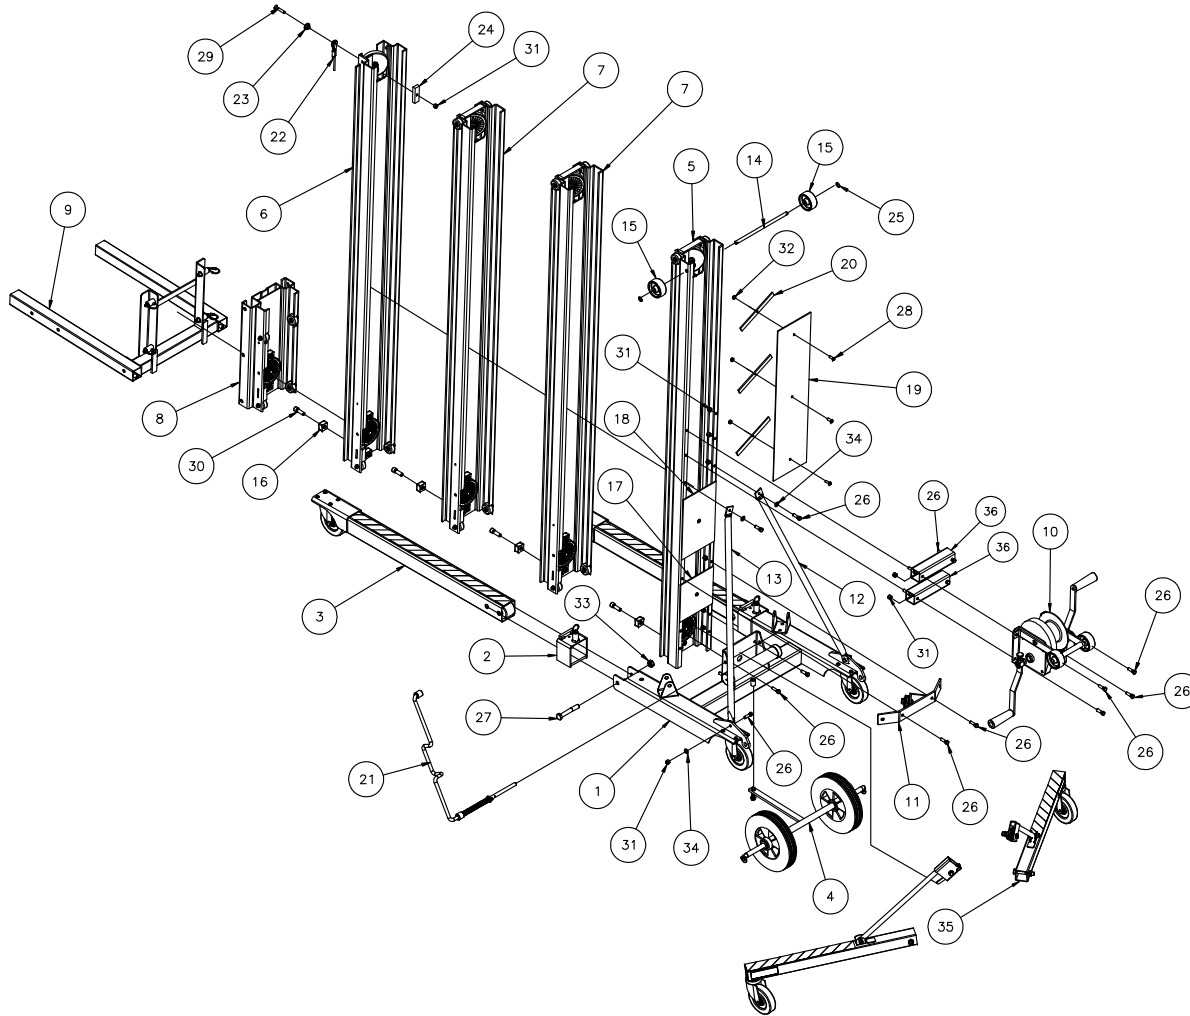

# 2112/2118/2124 SERIES CONTRACTOR LIFT ASSEMBLY

37	778383	1	LABEL KIT, 2100 SERIES - NOT SHOWN
36	783552	2	STANDOFF (MODEL 2112)
35	783935	1	OUTRIGGER ASSY 2000/2100 NEW (MODEL 2118/2124)
34	773040	4	WASHER, FLAT 3/8 USS
33	772503	2	NUT, INSERT JAM 5/8-11
32	772502	5	NUT, INSERT JAM 5/16-18
31	772355	15	NUT, INSERT LOCK 3/8-16 (MODEL 2118, 2124)
	772355	19	NUT, INSERT LOCK 3/8-16 (MODEL 2112)
	771257	4	SCREW, SHC 1/2-13 X 1-1/2 (MODEL 2124)
30	771257	3	SCREW, SHC 1/2-13 X 1-1/2 (MODEL 2118)
	771257	2	SCREW, SHC 1/2-13 X 1-1/2 (MODEL 2112)
29	771248	1	SCREW, FHSC 3/8-16 X 2
28	771239	5	SCREW, BHC 5/16-18 X 7/8
27	771146	2	SCREW, HHC 5/8-11 X 4
	771060	14	SCREW, HHC 3/8-16 X 1-1/4 (MODEL 2118, 2124)
26	771060	18	SCREW, HHC 3/8-16 X 1-1/4 (MODEL 2112)
25	774053	2	COTTER, CIRCLE Z/P .048 X 3/4
24	783551	1	LOCK BLOCK
23	782910	1	ROPE RET. WASHER 715/720
	783630	1	LOAD LINE ASSY, 2024/2124
22	783629	1	LOAD LINE ASSY, 2018/2118
	783628	1	LOAD LINE ASSY, 2012/2112
21	783040	1	MAST HOLD DOWN ASSY, BAR TYPE
20	783545	5	STRAP
19	783506	1	MAST COVER - TOP
18	783505	1	MAST COVER - MIDDLE
17	783504	1	MAST COVER - BOTTOM
	783575	4	STOP BLOCK (MODEL 2124)
16	783575	3	STOP BLOCK (MODEL 2118)
	783575	2	STOP BLOCK (MODEL 2112)
15	779012	2	WHEEL, POLY OLEFIN 3"
14	783620	1	SHAFT, ROLLER
13	780820	1	BRACE, MAST, RIGHT 2000/2100
12	780819	1	BRACE, MAST, LEFT 2000/2100
11	783582	1	SPREADER PLATE ASSEMBLY
10	783590	1	MX WINCH ASSEMBLY
9	783653	1	FORK ASSEMBLY, 2000/2100
8	783682	1	CARRIAGE ASSY 2100 LIFT
7	783662	2	CENTER MAST ASSEMBLY - 2100 (MODEL 2124)
	783662	1	CENTER MAST ASSEMBLY - 2100 (MODEL 2118)
6	783683	1	TOP MAST ASSEMBLY - 2100
5	783660	1	BOTTOM MAST ASSEMBLY - 2100
4	783736	1	10" WHEEL KIT, 2100 SERIES
	783739	2	FRONT LEG ASSY 18/20/24/25
3	783730	2	FRONT LEG ASSY 10/12/15
2	783746	2	LEG LOCK ASSEMBLY, 2100 SERIES
1	783750	1	BASE ASSEMBLY, 2100 SERIES
Item	Part No.	Qty	Description
Parts List			