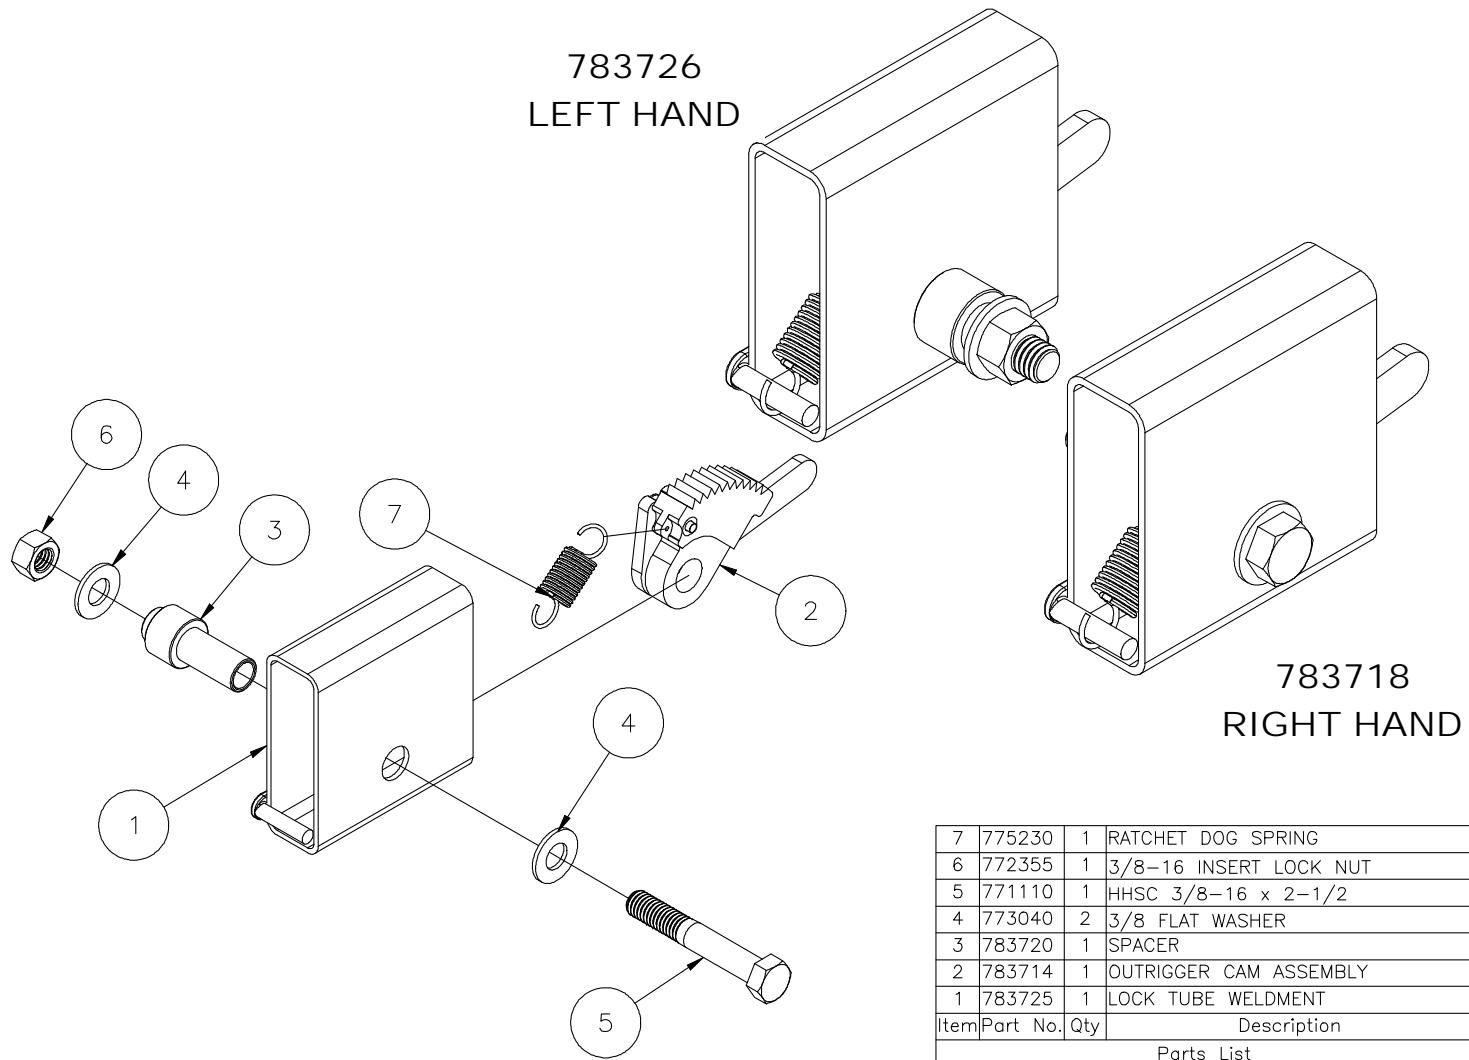

783718/783726 - OUTRIGGER LOCKS (OBSOLETE)

7	775230	1	RATCHET DOG SPRING
6	772355	1	3/8-16 INSERT LOCK NUT
5	771110	1	HHSC 3/8-16 x 2-1/2
4	773040	2	3/8 FLAT WASHER
3	783720	1	SPACER
2	783714	1	OUTRIGGER CAM ASSEMBLY
1	783725	1	LOCK TUBE WELDMENT
Item	Part No.	Qty	Description
Parts List