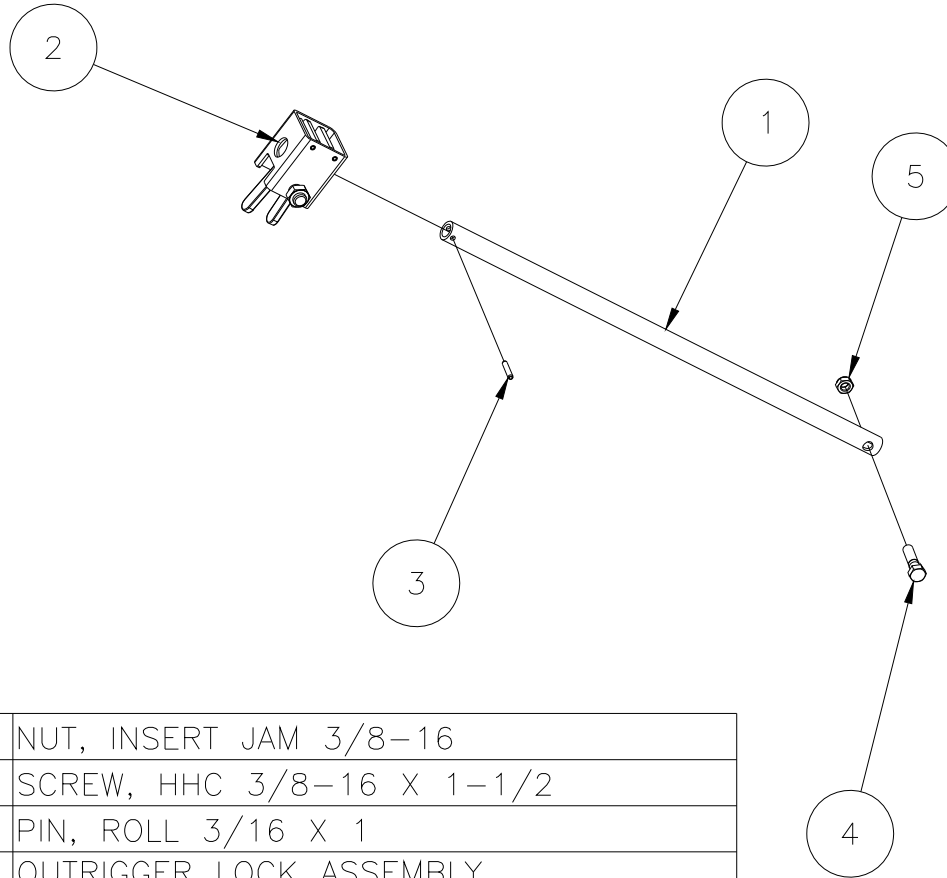

783945 - OUTRIGGER LOCK KIT, 2000/2100

5	772350	1	NUT, INSERT JAM 3/8-16
4	771090	1	SCREW, HHC 3/8-16 X 1-1/2
3	774080	1	PIN, ROLL 3/16 X 1
2	783940	1	OUTRIGGER LOCK ASSEMBLY
1	783943	1	OUTRIGGER SUPPORT TUBE
Item	Part No.	Qty	Description
Parts List