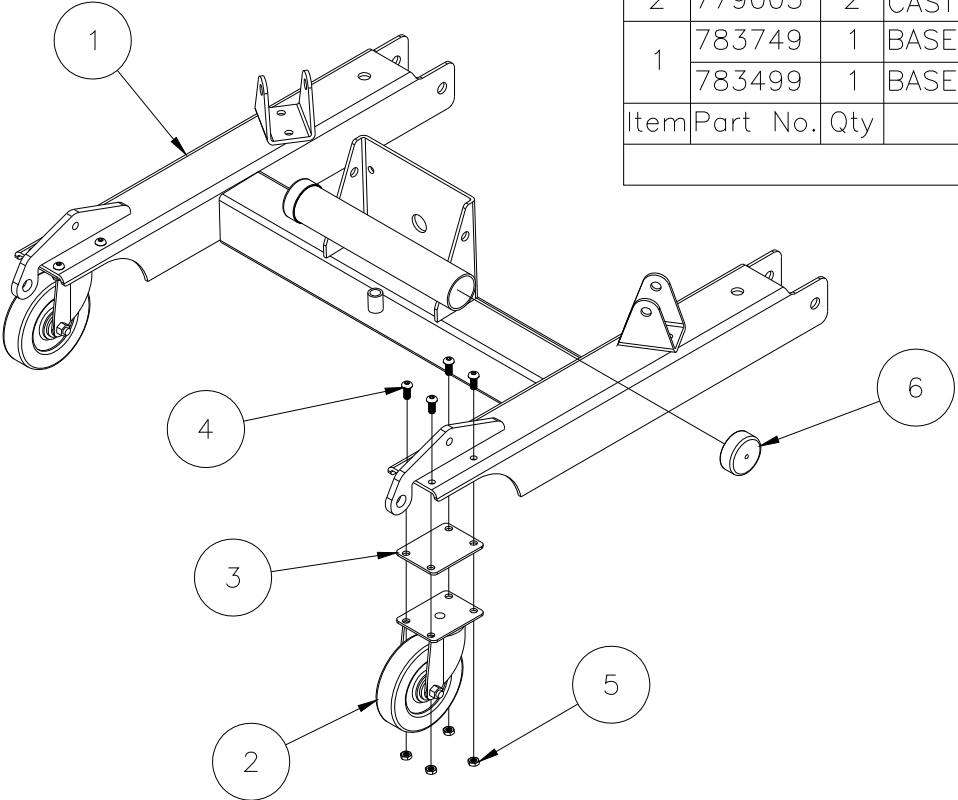

783750 - BASE ASSEMBLY

6	779905	2	CAP, 2" OD TUBE, BLACK
5	772502	8	NUT, INSERT JAM 5/16-18
4	771239	8	SCREW, BHC 5/16-18 X 3/4
3	773098	2	SPACER 2-3/4 X 3-3/4 X 1/8 THK.
2	779005	2	CASTER 5" PLATE SWIVEL (RED)
1	783749	1	BASE WELDMENT, 2100 SERIES
	783499	1	BASE WELDMENT, 2100 SERIES GALV.
Item	Part No.	Qty	Description
Parts List