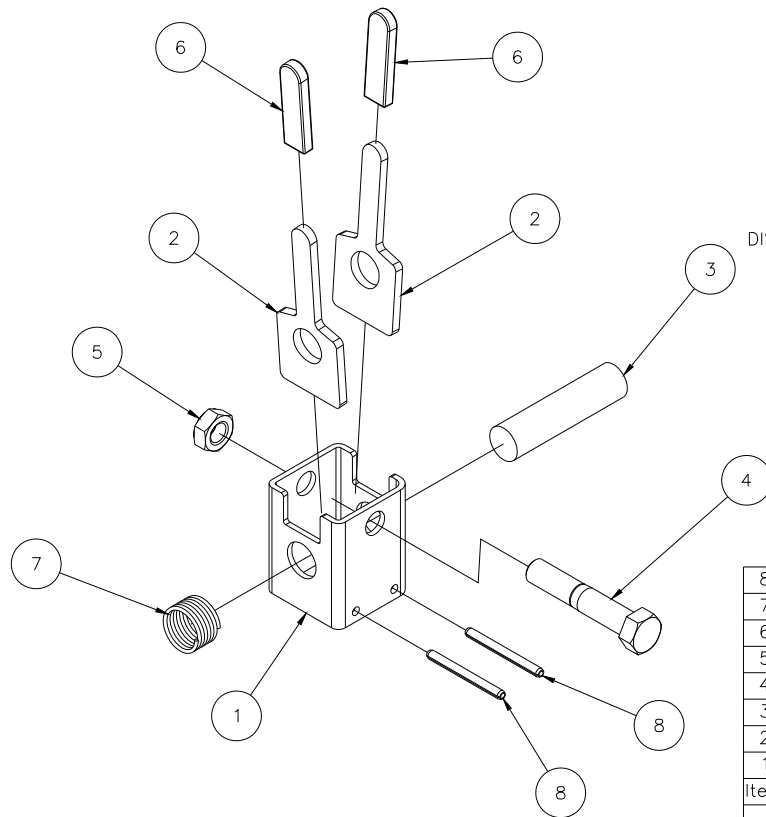

# 783757 - MX WINCH HANDLE ASSEMBLY

5	774180	1	PLUNGER ASSEMBLY
4	772358	1	1/2-13 INSERT JAM LOCK NUT
3	771254	1	SHCS 1/2-13 x 5
2	780182	1	WINCH HANDLE SLEEVE
1	783756	1	HANDLE WELDMENT
Item	Part No.	Qty	Description
Parts List			

# 783759 - MX WINCH TWO-SPEED HANDLE

5	774180	2	PLUNGER ASSEMBLY
4	772358	1	1/2-13 INSERT JAM LOCK NUT
3	771253	1	SHCS 1/2-13 x 5
2	780182	1	WINCH HANDLE SLEEVE
1	783758	1	2 SPEED HANDLE WELDMENT
Item	Part No.	Qty	Description
Parts List			

# 783945 - OUTRIGGER LOCK KIT, 2000/2100

5	772350	1	NUT, INSERT JAM 3/8-16
4	771090	1	SCREW, HHC 3/8-16 X 1-1/2
3	774080	1	PIN, ROLL 3/16 X 1
2	783940	1	OUTRIGGER LOCK ASSEMBLY
1	783943	1	OUTRIGGER SUPPORT TUBE
Item	Part No.	Qty	Description
Parts List			

# 783940 - OUTRIGGER LOCKS

DISCARD ITEM #3 ONCE THE OUTRIGGER  
LOCK ASSEMBLY IS IN PLACE ON  
THE OUTRIGGER SUPPORT TUBE

8	774084	2	PIN, ROLL 3/16 X 2
7	776221	1	SPRING, CENTURY #2952
6	779938	2	CAP, RECT RD END 3/16 X 1/2 X 2
5	772358	1	NUT, INSERT JAM 1/2-13
4	771141	1	SCREW, HHC 1/2-13 X 2-3/4
3	783944	1	OUTRIGGER SUPPORT TUBE STUB
2	783942	2	OUTRIGGER LOCK FINGER
1	783941	1	OUTRIGGER LOCK TUBE
Item	Part No.	Qty	Description
Parts List			