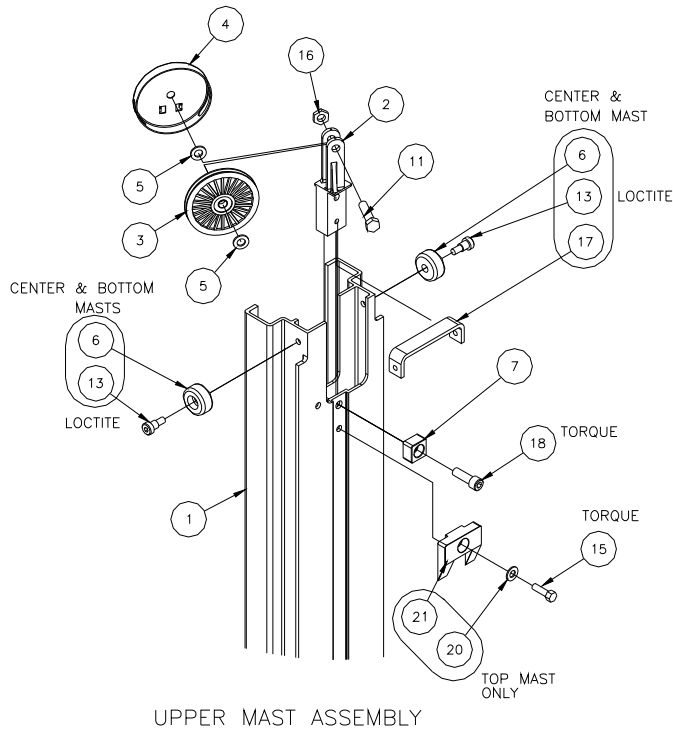

UPPER AND LOWER MAST ASSEMBLIES