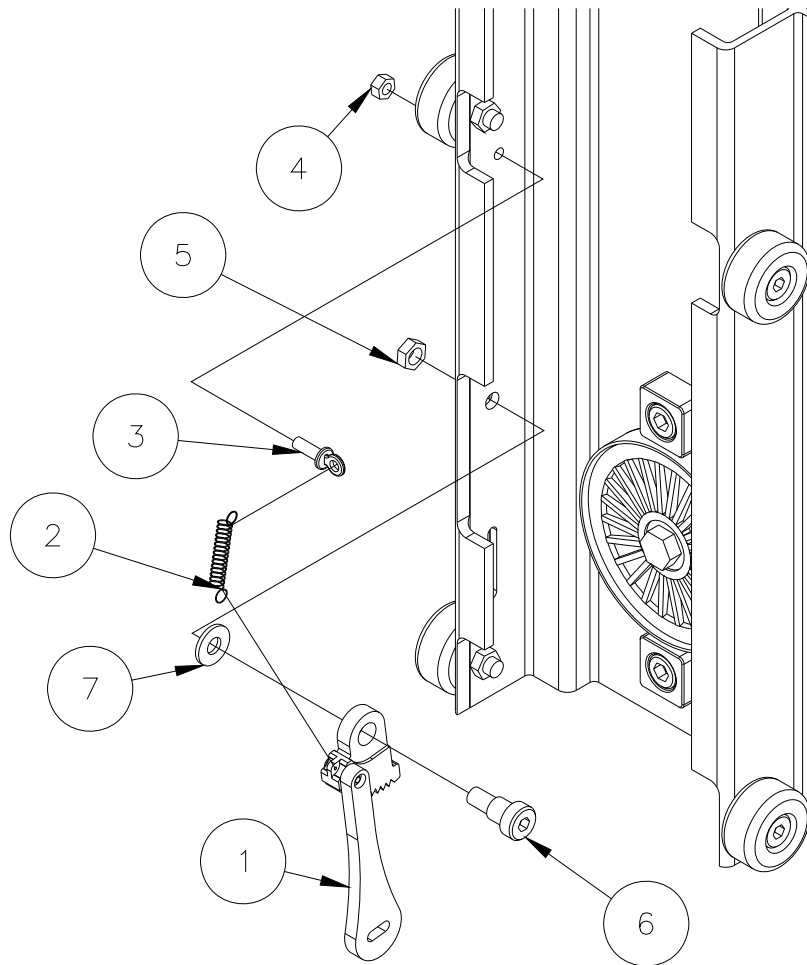

783881 - BRAKE INSTALLATION - OPTIONAL

7	773042	1	5/16 FLAT WASHER
6	771350	1	SHOULDER BOLT 1/2 X 1/2
5	772350	1	INSERT JAM LOCKNUT 3/8-16
4	772076	1	INSERT LOCKNUT 1/4-20
3	779900	1	ADJUSTING SCREW
2	783530	1	EXTENSION SPRING
1	783692	1	BRAKE CAM & WEIGHT ASSEMBLY
Item	Part No.	Qty	Description
Parts List