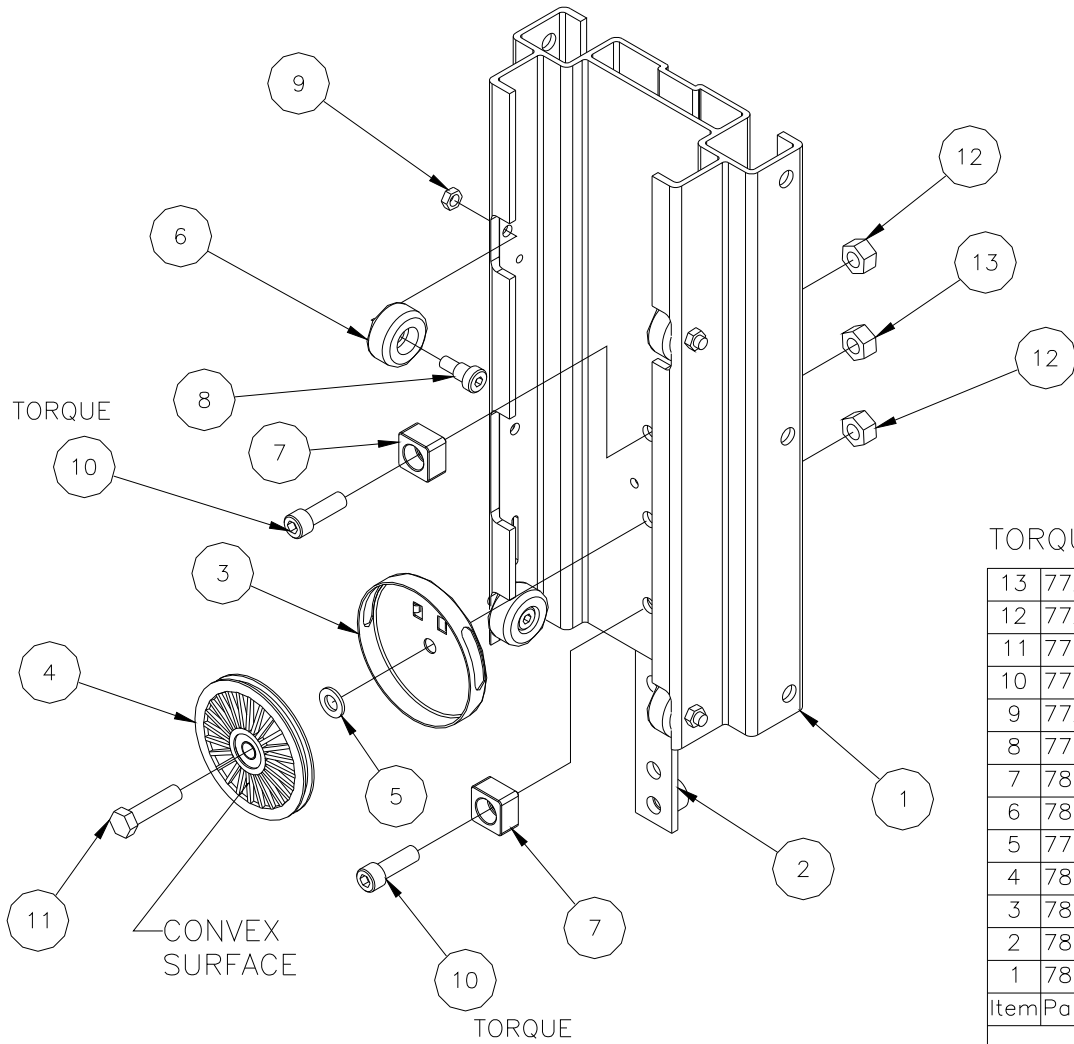

783682 - CARRIAGE ASSEMBLY

TORQUE STOP BLOCKS TO 125 FT-LBS

13	772800	1	INSERT LOCKNUT 12mm
12	772357	2	INSERT LOCKNUT 1/2-13
11	771161	1	HHCS-12mm X 40mm
10	771257	2	SHCS 1/2-13 X 1-1/2
9	772350	4	INSERT JAM LOCKNUT 3/8-16
8	771350	4	SHOULDER BOLT 1/2 x 1/2
7	783575	2	STOP BLOCK
6	783540	4	MAST ROLLER
5	773096	1	WASHER, FLAT M12
4	783541	1	PULLEY W/ BEARING
3	783536	1	PULLEY GUARD
2	783503	1	BACKING PLATE WELDMENT
1	783534	1	CARRIAGE, UNIVERSAL
Item	Part No.	Qty	Description
Parts List