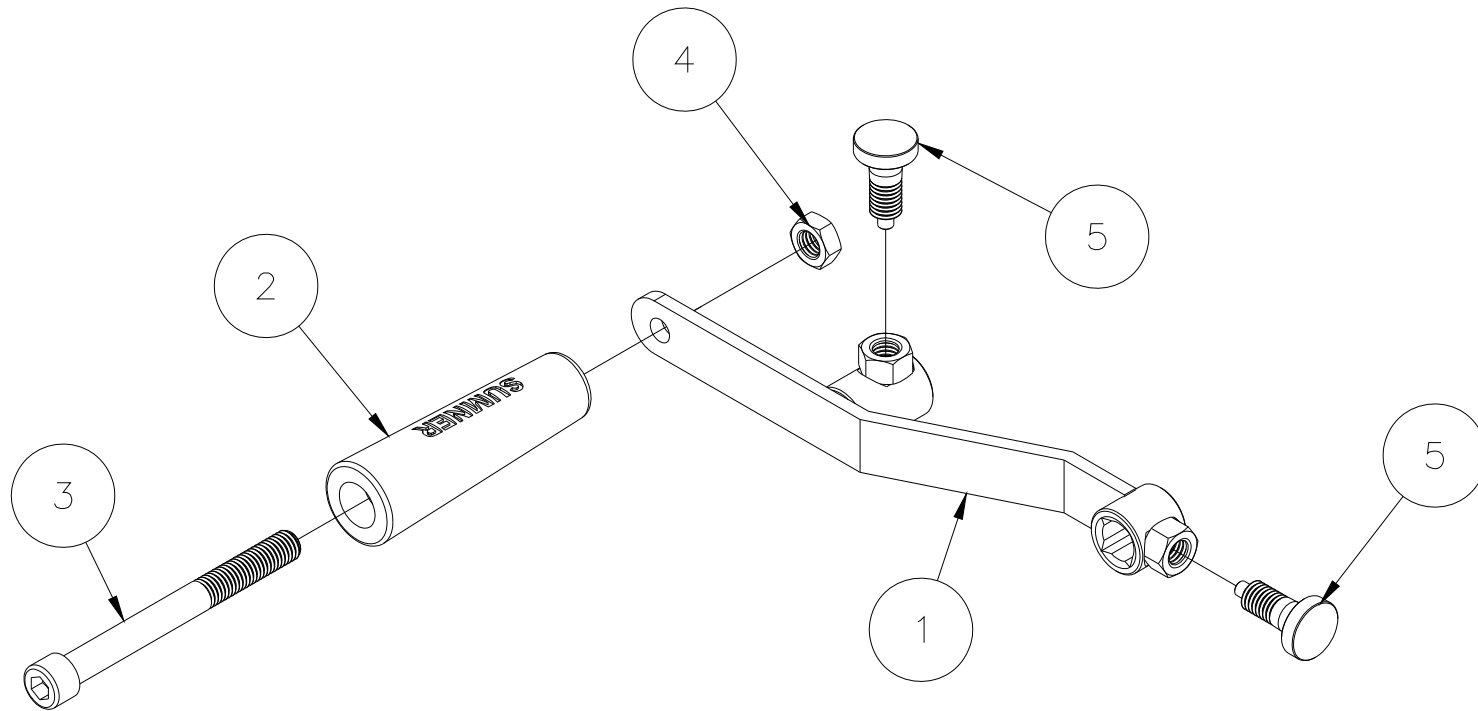

783759 - MX WINCH TWO-SPEED HANDLE

5	774180	2	PLUNGER ASSEMBLY
4	772358	1	1/2-13 INSERT JAM LOCK NUT
3	771253	1	SHCS 1/2-13 x 5
2	780182	1	WINCH HANDLE SLEEVE
1	783758	1	2 SPEED HANDLE WELDMENT
Item	Part No.	Qty	Description
Parts List