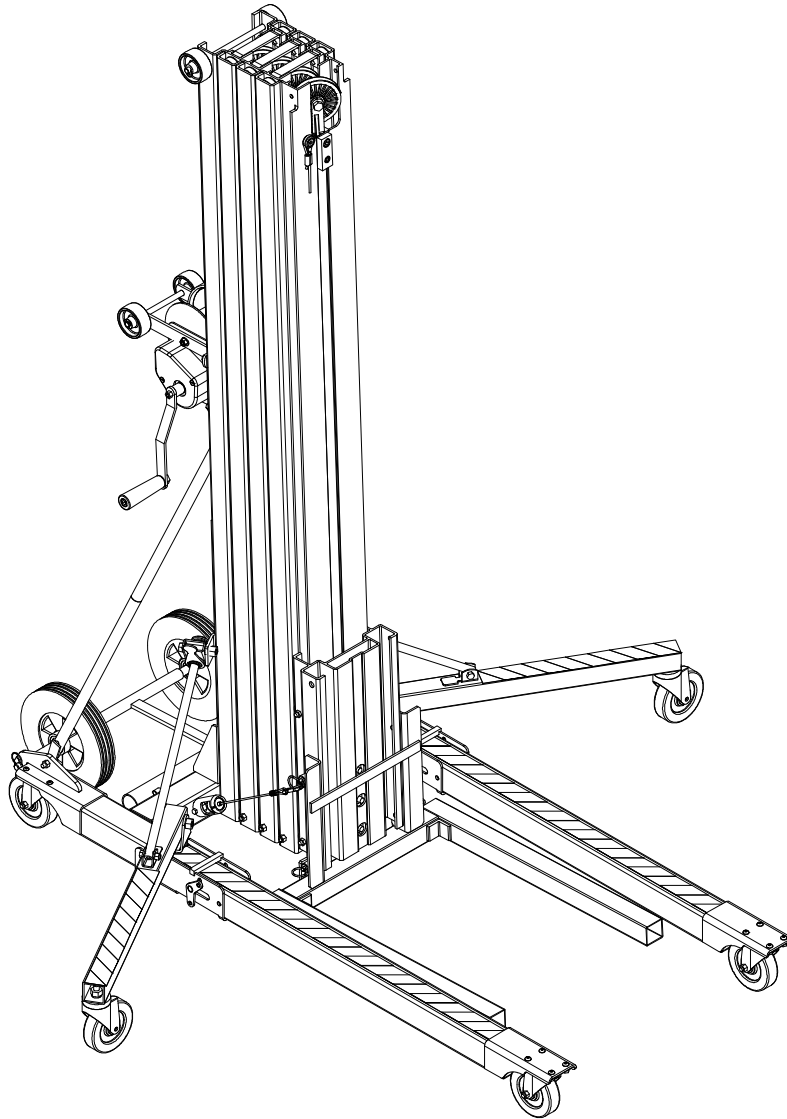

## SERIES 2100 MATERIAL LIFT

---

**SUMNER<sup>®</sup>**

# 2112/2118/2124 SERIES CONTRACTOR LIFT ASSEMBLY

37	778383	1	LABEL KIT, 2100 SERIES - NOT SHOWN
36	783552	2	STANDOFF (MODEL 2112)
35	783935	1	OUTRIGGER ASSY 2000/2100 NEW (MODEL 2118/2124)
34	773040	4	WASHER, FLAT 3/8 USS
33	772503	2	NUT, INSERT JAM 5/8-11
32	772502	5	NUT, INSERT JAM 5/16-18
31	772355	15	NUT, INSERT LOCK 3/8-16 (MODEL 2118, 2124)
	772355	19	NUT, INSERT LOCK 3/8-16 (MODEL 2112)
	771257	4	SCREW, SHC 1/2-13 X 1-1/2 (MODEL 2124)
30	771257	3	SCREW, SHC 1/2-13 X 1-1/2 (MODEL 2118)
	771257	2	SCREW, SHC 1/2-13 X 1-1/2 (MODEL 2112)
29	771248	1	SCREW, FHSC 3/8-16 X 2
28	771239	5	SCREW, BHC 5/16-18 X 7/8
27	771146	2	SCREW, HHC 5/8-11 X 4
	771060	14	SCREW, HHC 3/8-16 X 1-1/4 (MODEL 2118, 2124)
26	771060	18	SCREW, HHC 3/8-16 X 1-1/4 (MODEL 2112)
25	774053	2	COTTER, CIRCLE Z/P .048 X 3/4
24	783551	1	LOCK BLOCK
23	782910	1	ROPE RET. WASHER 715/720
	783630	1	LOAD LINE ASSY, 2024/2124
22	783629	1	LOAD LINE ASSY, 2018/2118
	783628	1	LOAD LINE ASSY, 2012/2112
21	783040	1	MAST HOLD DOWN ASSY, BAR TYPE
20	783545	5	STRAP
19	783506	1	MAST COVER - TOP
18	783505	1	MAST COVER - MIDDLE
17	783504	1	MAST COVER - BOTTOM
	783575	4	STOP BLOCK (MODEL 2124)
16	783575	3	STOP BLOCK (MODEL 2118)
	783575	2	STOP BLOCK (MODEL 2112)
15	779012	2	WHEEL, POLY OLEFIN 3"
14	783620	1	SHAFT, ROLLER
13	780820	1	BRACE, MAST, RIGHT 2000/2100
12	780819	1	BRACE, MAST, LEFT 2000/2100
11	783582	1	SPREADER PLATE ASSEMBLY
10	783590	1	MX WINCH ASSEMBLY
9	783653	1	FORK ASSEMBLY, 2000/2100
8	783682	1	CARRIAGE ASSY 2100 LIFT
7	783662	2	CENTER MAST ASSEMBLY - 2100 (MODEL 2124)
	783662	1	CENTER MAST ASSEMBLY - 2100 (MODEL 2118)
6	783683	1	TOP MAST ASSEMBLY - 2100
5	783660	1	BOTTOM MAST ASSEMBLY - 2100
4	783736	1	10" WHEEL KIT, 2100 SERIES
	783739	2	FRONT LEG ASSY 18/20/24/25
3	783730	2	FRONT LEG ASSY 10/12/15
2	783746	2	LEG LOCK ASSEMBLY, 2100 SERIES
1	783750	1	BASE ASSEMBLY, 2100 SERIES
Item	Part No.	Qty	Description
Parts List			