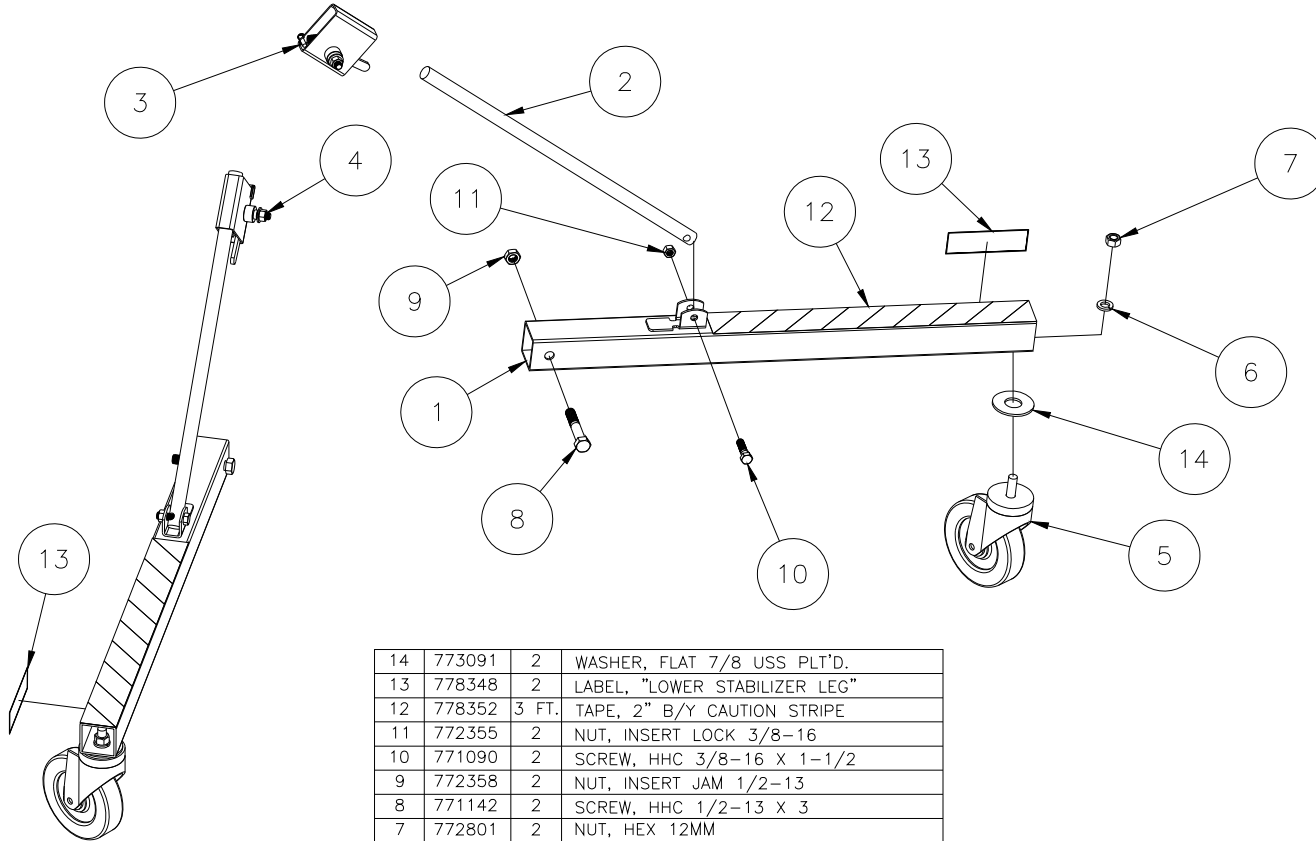

783679 - OUTRIGGER ASSEMBLY - OPTIONAL (OBSOLETE)

14	773091	2	WASHER, FLAT 7/8 USS PLT'D.
13	778348	2	LABEL, "LOWER STABILIZER LEG"
12	778352	3 FT.	TAPE, 2" B/Y CAUTION STRIPE
11	772355	2	NUT, INSERT LOCK 3/8-16
10	771090	2	SCREW, HHC 3/8-16 X 1-1/2
9	772358	2	NUT, INSERT JAM 1/2-13
8	771142	2	SCREW, HHC 1/2-13 X 3
7	772801	2	NUT, HEX 12MM
6	773590	2	WASHER, LOCK 1/2
5	779002	2	CASTER, 125 X 32 12MM STEM
4	783726	1	OUTRIGGER LOCK ASSEMBLY, LEFT
3	783718	1	OUTRIGGER LOCK ASSEMBLY, RIGHT
2	783717	2	OUTRIGGER SUPPORT BAR
1	783495	2	LEG WELDMENT, OUTRIGGER GALVANIZED
	783528	2	LEG WELDMENT, OUTRIGGER
ITEM	P/N	QTY	DESCRIPTION
PARTS LIST