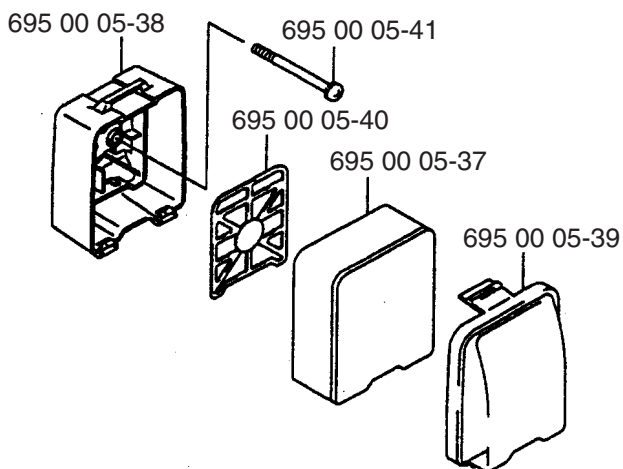

J

K

695 00 06-30

RECOMMENDATIONS	
SPRINKLING RATIO	50 : 1
APPLICATION	
_____	
_____	
DRAINAGE OF CARTRIDGE	
_____	
_____