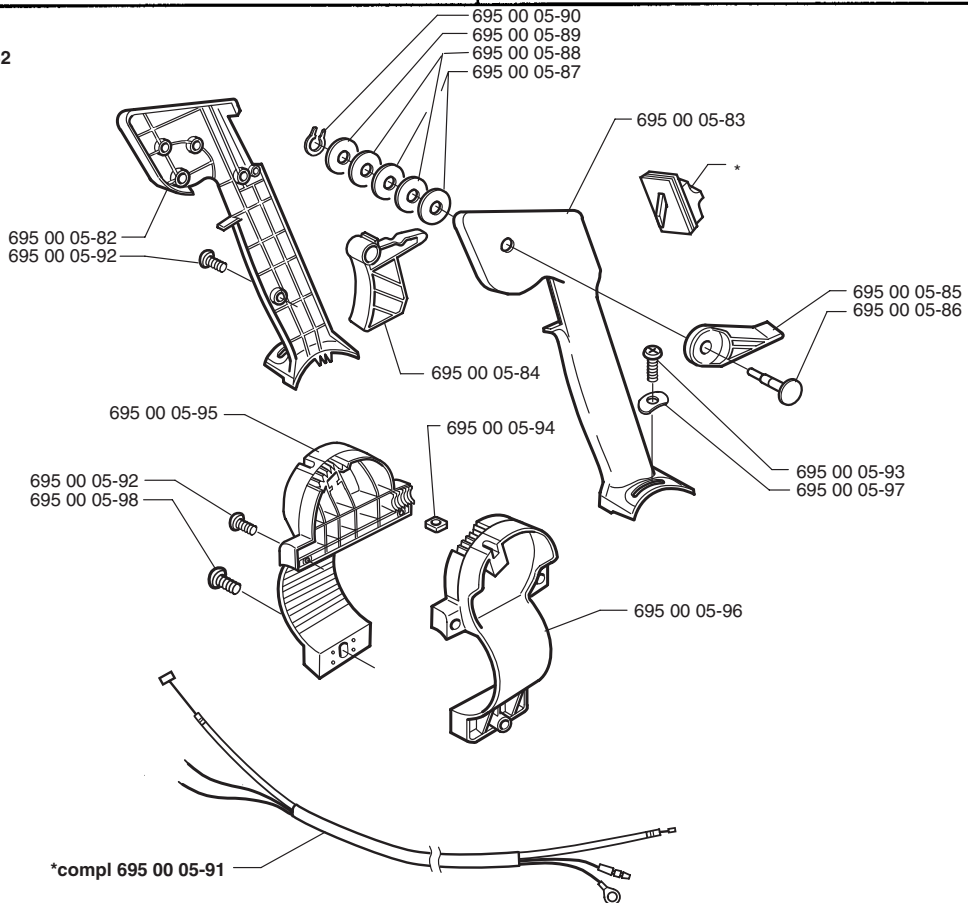

M

compl 695 00 06-32