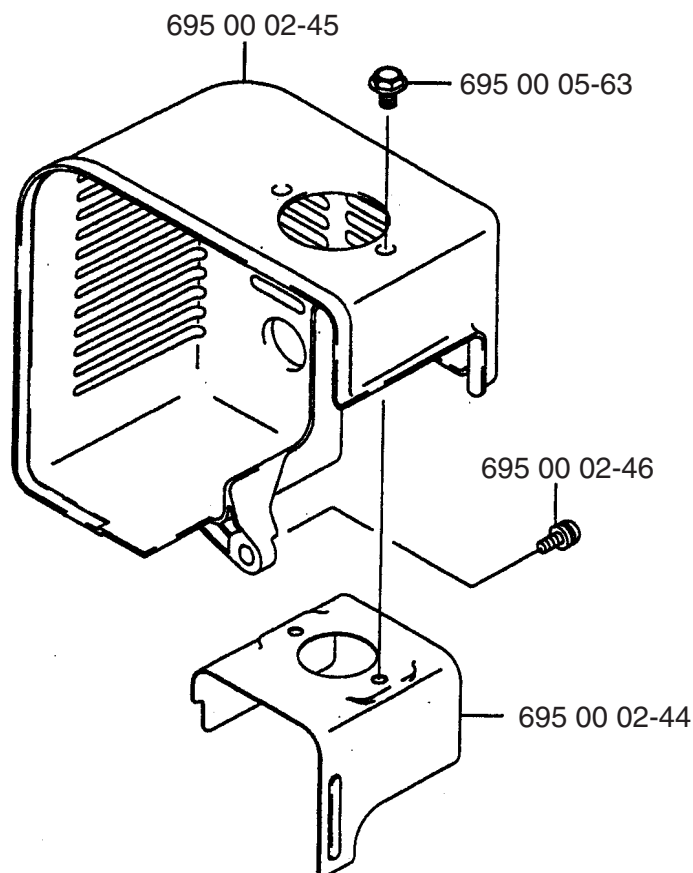

J

K

695 00 06-30

RECOMMENDATIONS	
SPRINKLING RATIO	50 : 1
APPLICATION	
_____	
_____	
DRAINAGE OF CARTRIDGE	
_____	
_____