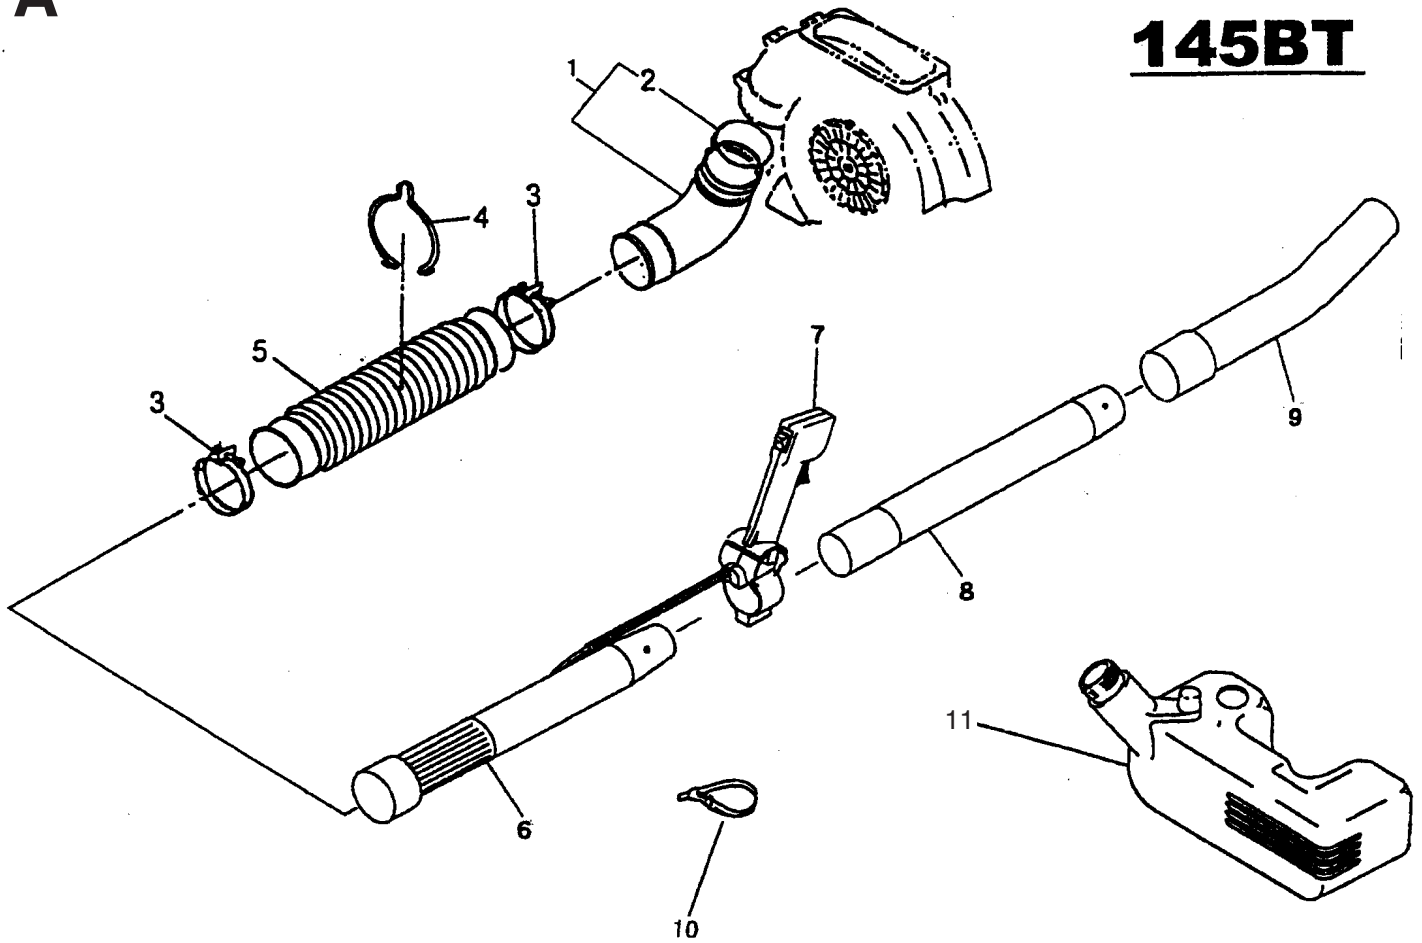

# 145 BT

**Repair Parts Manual**

**Backpack Blower**

**A****145BT**

Ref. #	Part #	Description
1	695 00 04-02	Elbow Pipe Compl.
2	695 00 00-05	O-Ring
3	695 00 05-27	Clamp
4	695 00 04-21	Wire Clamp
5	695 00 00-16	Flexible Pipe
6	695 00 00-19	Base Pipe

Ref. #	Part #	Description
7	695 00 06-32	Throttle Assy. Compl.
8	695 00 00-20	Middle Pipe
9	695 00 00-21	Bend Pipe
10	695 00 01-10	Wire Band
11	695 00 05-72	Fuel Tank

**B****145BT**

Ref. #	Part #	Description
1	695 00 02-05	Tapping Screw (M5x30)
2	695 00 01-88	Rubber AV Mount
3	695 00 04-13	Fan Housing (Old Style)
4	695 00 06-37	Pre-Coat Lock Bolt
5	695 00 00-36	Fan
6	695 00 02-04	Screw (M6x20)
7	695 00 00-14	Cover
8	695 00 00-06	Hex Nut
9	695 00 00-35	Fan Housing (Old Style)
10	695 00 06-40	Pre-Coat Lock Bolt
11	695 00 00-38	Flange Nylon Nut (M6)
12	695 00 00-45	Washer
13	695 00 05-30	Shoulder Strap

Ref. #	Part #	Description
14	695 00 00-25	Truss Screw (M6x20)
15	695 00 00-17	Strap Support
16	695 00 00-39	Flange Nut (M6)
17	695 00 00-48	Backpack Pad
18	695 00 04-20	Backpack Frame
19	695 00 00-03	Clamp
20	695 00 00-10	Hex Bolt (M5x12)
21	501 94 13-01	Plain Washer (M6)
22	695 00 02-00	Screw (M6x10)
23	695 00 06-52	Fan Housing (New Style)
24	695 00 06-53	Fan Housing (New Style)
25	695 00 02-05	Tapping Screw
26	695 00 00-06	Hex Nut