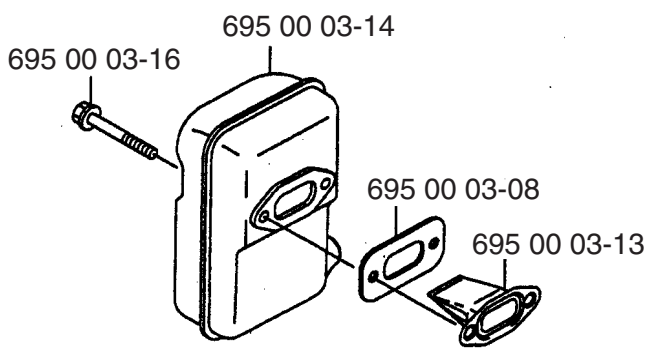

J

K

695 00 06-30

RECOMMENDATIONS	
SPRINKLING RATIO	50 : 1
APPLICATION	
_____	
_____	
DRAINAGE OF CARTRIDGE	
_____	
_____