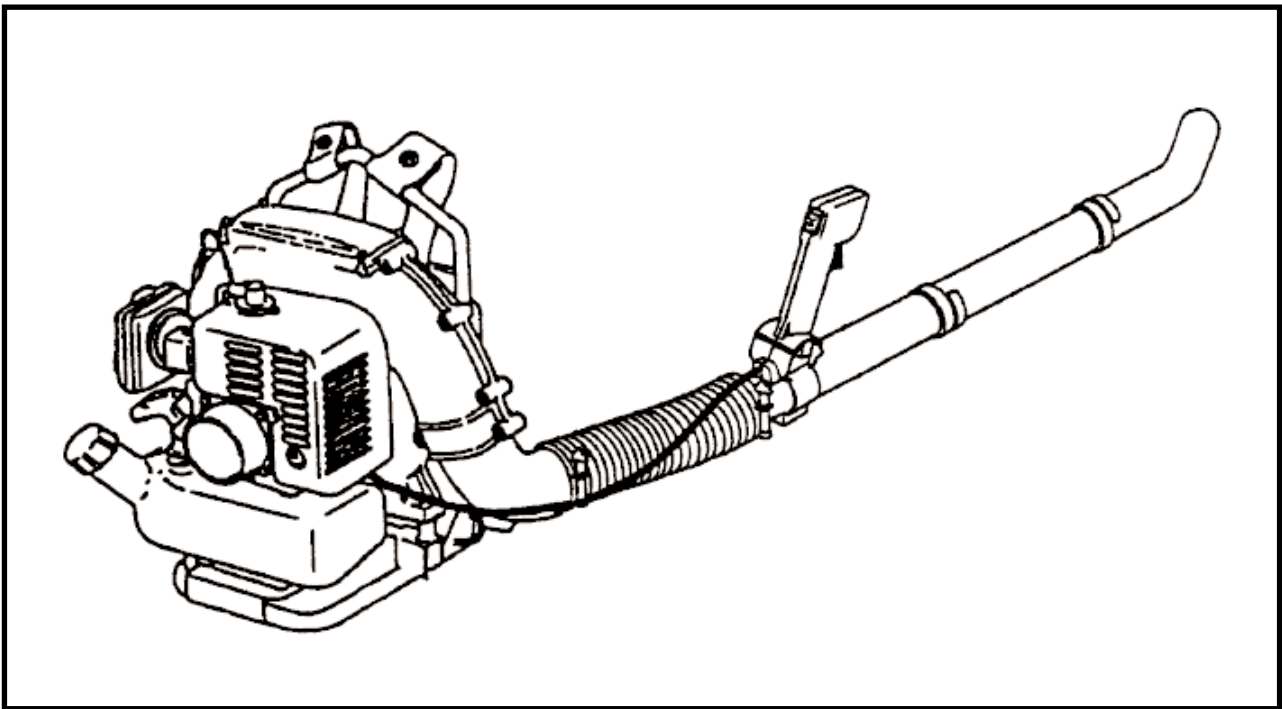

# 145 BT

**Repair Parts Manual**

**Backpack Blower**

**A****145BT**

Ref. #	Part #	Description
1	695 00 04-02	Elbow Pipe Compl.
2	695 00 00-05	O-Ring
3	695 00 05-27	Clamp
4	695 00 04-21	Wire Clamp
5	695 00 00-16	Flexible Pipe
6	695 00 00-19	Base Pipe

Ref. #	Part #	Description
7	695 00 06-32	Throttle Assy. Compl.
8	695 00 00-20	Middle Pipe
9	695 00 00-21	Bend Pipe
10	695 00 01-10	Wire Band
11	695 00 05-72	Fuel Tank

**B****145BT**

Ref. #	Part #	Description
1	695 00 02-05	Tapping Screw (M5x30)
2	695 00 01-88	Rubber AV Mount
3	695 00 04-13	Fan Housing (Old Style)
4	695 00 06-37	Pre-Coat Lock Bolt
5	695 00 00-36	Fan
6	695 00 02-04	Screw (M6x20)
7	695 00 00-14	Cover
8	695 00 00-06	Hex Nut
9	695 00 00-35	Fan Housing (Old Style)
10	695 00 06-40	Pre-Coat Lock Bolt
11	695 00 00-38	Flange Nylon Nut (M6)
12	695 00 00-45	Washer
13	695 00 05-30	Shoulder Strap