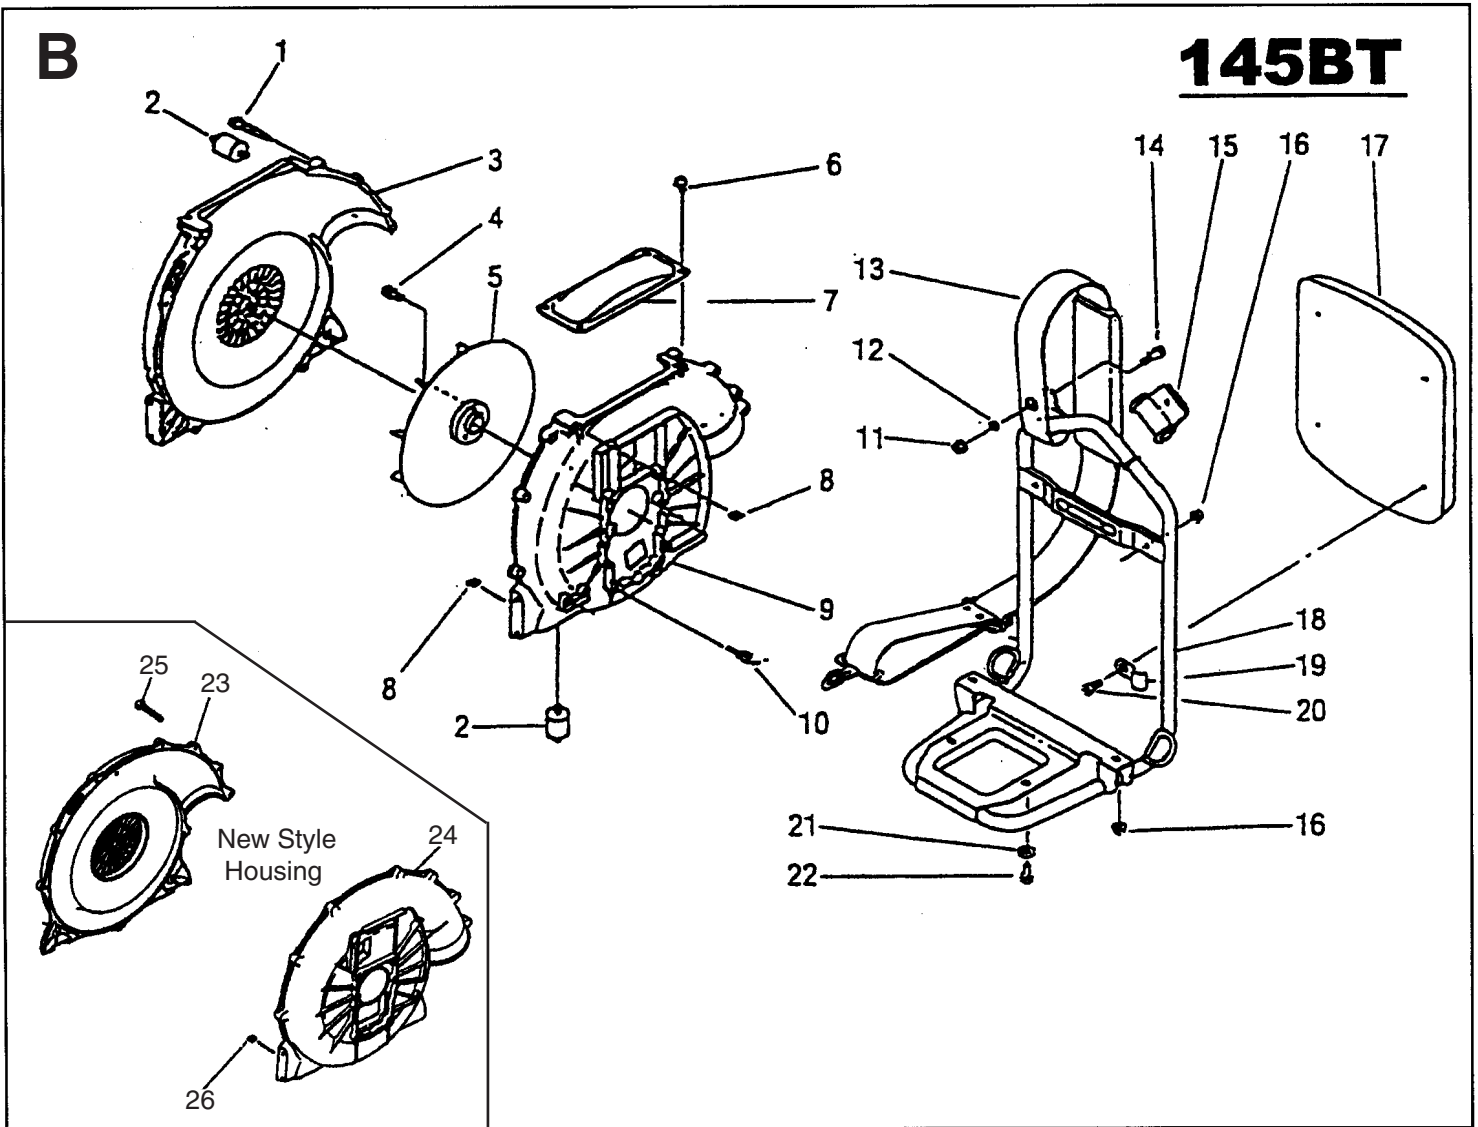

# 145 BT

**Repair Parts Manual**

**Backpack Blower**

**A****145BT**

Ref. #	Part #	Description
1	695 00 04-02	Elbow Pipe Compl.
2	695 00 00-05	O-Ring
3	695 00 05-27	Clamp
4	695 00 04-21	Wire Clamp
5	695 00 00-16	Flexible Pipe
6	695 00 00-19	Base Pipe

Ref. #	Part #	Description
7	695 00 06-32	Throttle Assy. Compl.
8	695 00 00-20	Middle Pipe
9	695 00 00-21	Bend Pipe
10	695 00 01-10	Wire Band
11	695 00 05-72	Fuel Tank

**B****145BT**

Ref. #	Part #	Description
1	695 00 02-05	Tapping Screw (M5x30)
2	695 00 01-88	Rubber AV Mount
3	695 00 04-13	Fan Housing (Old Style)
4	695 00 06-37	Pre-Coat Lock Bolt
5	695 00 00-36	Fan
6	695 00 02-04	Screw (M6x20)
7	695 00 00-14	Cover
8	695 00 00-06	Hex Nut
9	695 00 00-35	Fan Housing (Old Style)
10	695 00 06-40	Pre-Coat Lock Bolt
11	695 00 00-38	Flange Nylon Nut (M6)
12	695 00 00-45	Washer
13	695 00 05-30	Shoulder Strap

Ref. #	Part #	Description
14	695 00 00-25	Truss Screw (M6x20)
15	695 00 00-17	Strap Support
16	695 00 00-39	Flange Nut (M6)
17	695 00 00-48	Backpack Pad
18	695 00 04-20	Backpack Frame
19	695 00 00-03	Clamp
20	695 00 00-10	Hex Bolt (M5x12)
21	501 94 13-01	Plain Washer (M6)
22	695 00 02-00	Screw (M6x10)
23	695 00 06-52	Fan Housing (New Style)
24	695 00 06-53	Fan Housing (New Style)
25	695 00 02-05	Tapping Screw
26	695 00 00-06	Hex Nut